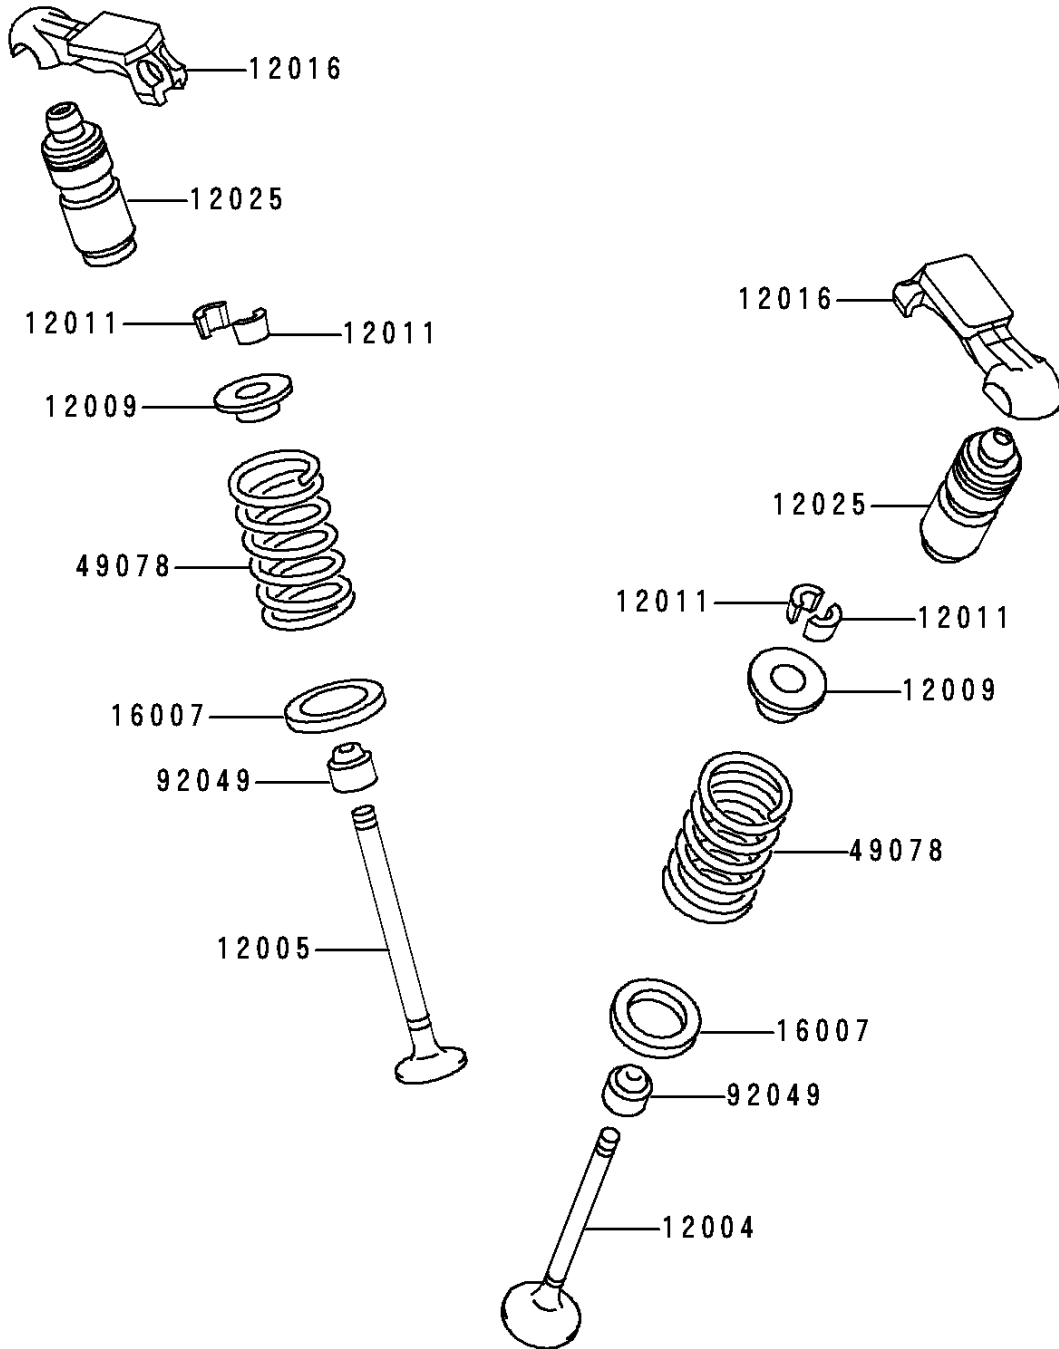

# 1996 Voyager XII PARTS DIAGRAM

Valve(s)

E1210

## 1996 Voyager XII PARTS LIST

Valve(s)

ITEM NAME	PART NUMBER	QUANTITY
VALVE-INTAKE (Ref # 12004)	12004-1065	8
VALVE-EXHAUST (Ref # 12005)	12005-1074	8
RETAINER-VALVE SPRING (Ref # 12009)	12009-1054	16
COLLET (Ref # 12011)	12011-1003	32
ARM-ROCKER (Ref # 12016)	12016-1066	16
ADJUSTER-LASH (Ref # 12025)	12025-1052	16
SEAT-SPRING,17.5X23.8X0.5 (Ref # 16007)	16007-1178	16
SPRING-ENGINE VALVE (Ref # 49078)	49078-1073	16
SEAL-OIL,RVC2-5.5X8.5X8.3 (Ref # 92049)	92049-1062	16