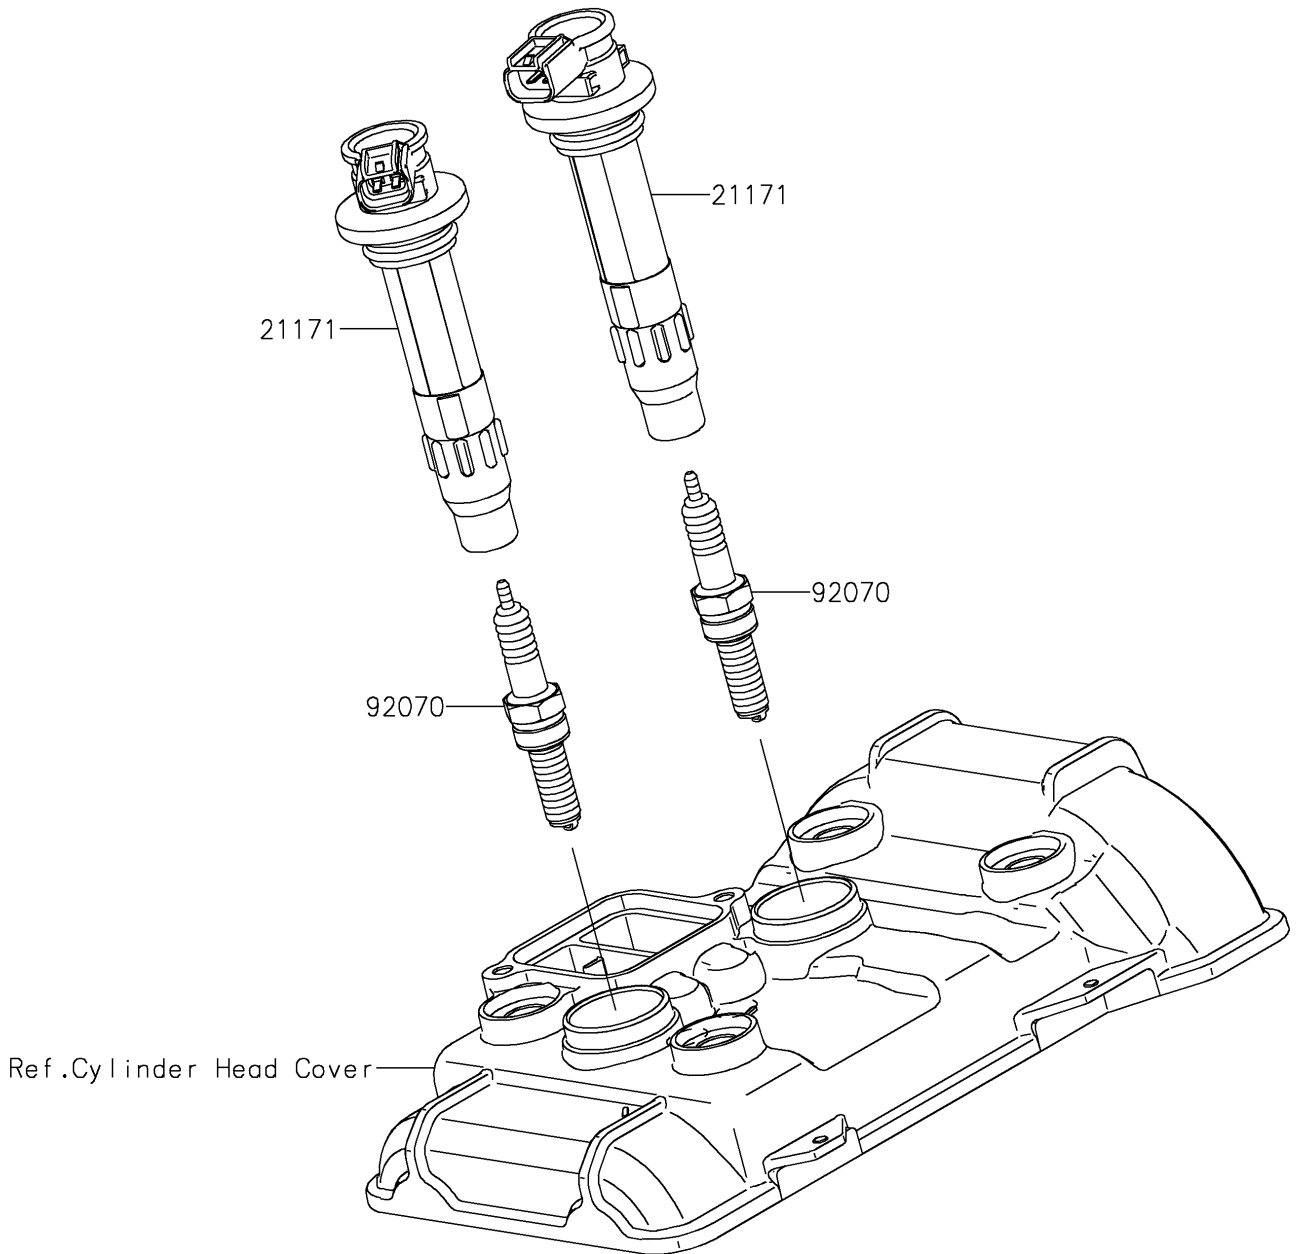

2021 Z400 ABS PARTS DIAGRAM

Ignition System

E1830

2021 Z400 ABS PARTS LIST

Ignition System

ITEM NAME	PART NUMBER	QUANTITY
COIL-ASSY-IGNITION (Ref # 21171)	21171-0751	2
PLUG-SPARK,LMAR9G(NGK) (Ref # 92070)	92070-0716	2