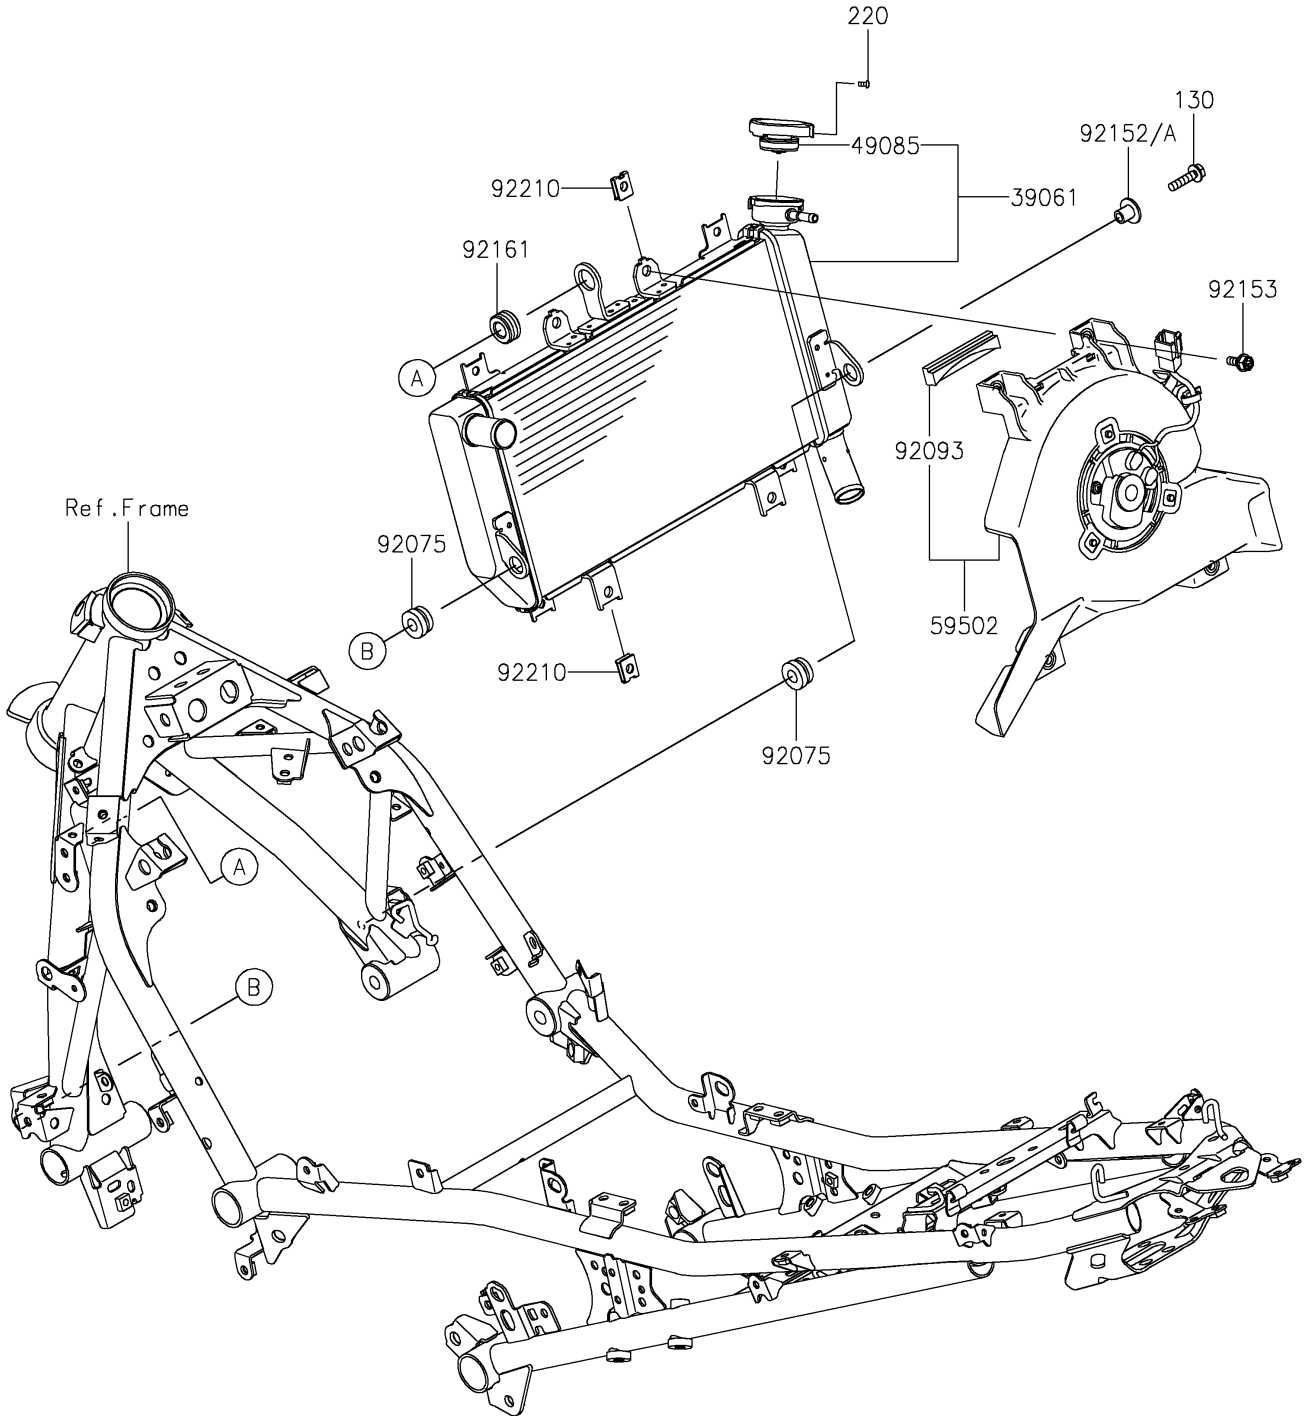

2021 Z400 PARTS DIAGRAM

Radiator

E3032

2021 Z400 PARTS LIST

Radiator

ITEM NAME	PART NUMBER	QUANTITY
RADIATOR-ASSY (Ref # 39061)	39061-0921	1
CAP-ASSY-PRESSURE (Ref # 49085)	49085-0016	1
FAN-ASSY (Ref # 59502)	59502-0624	1
DAMPER,RUBBER (Ref # 92075)	92075-1123	2
SEAL (Ref # 92093)	92093-0713	1
COLLAR (Ref # 92152)	92152-1074	1
BOLT (Ref # 92153)	92153-0531	4
DAMPER (Ref # 92161)	92161-2080	1
NUT (Ref # 92210)	92210-1323	4
BOLT-FLANGED,6X25 (Ref # 130)	130CB0625	1
SCREW-PAN-CROS,3X6 (Ref # 220)	220AB0306	1