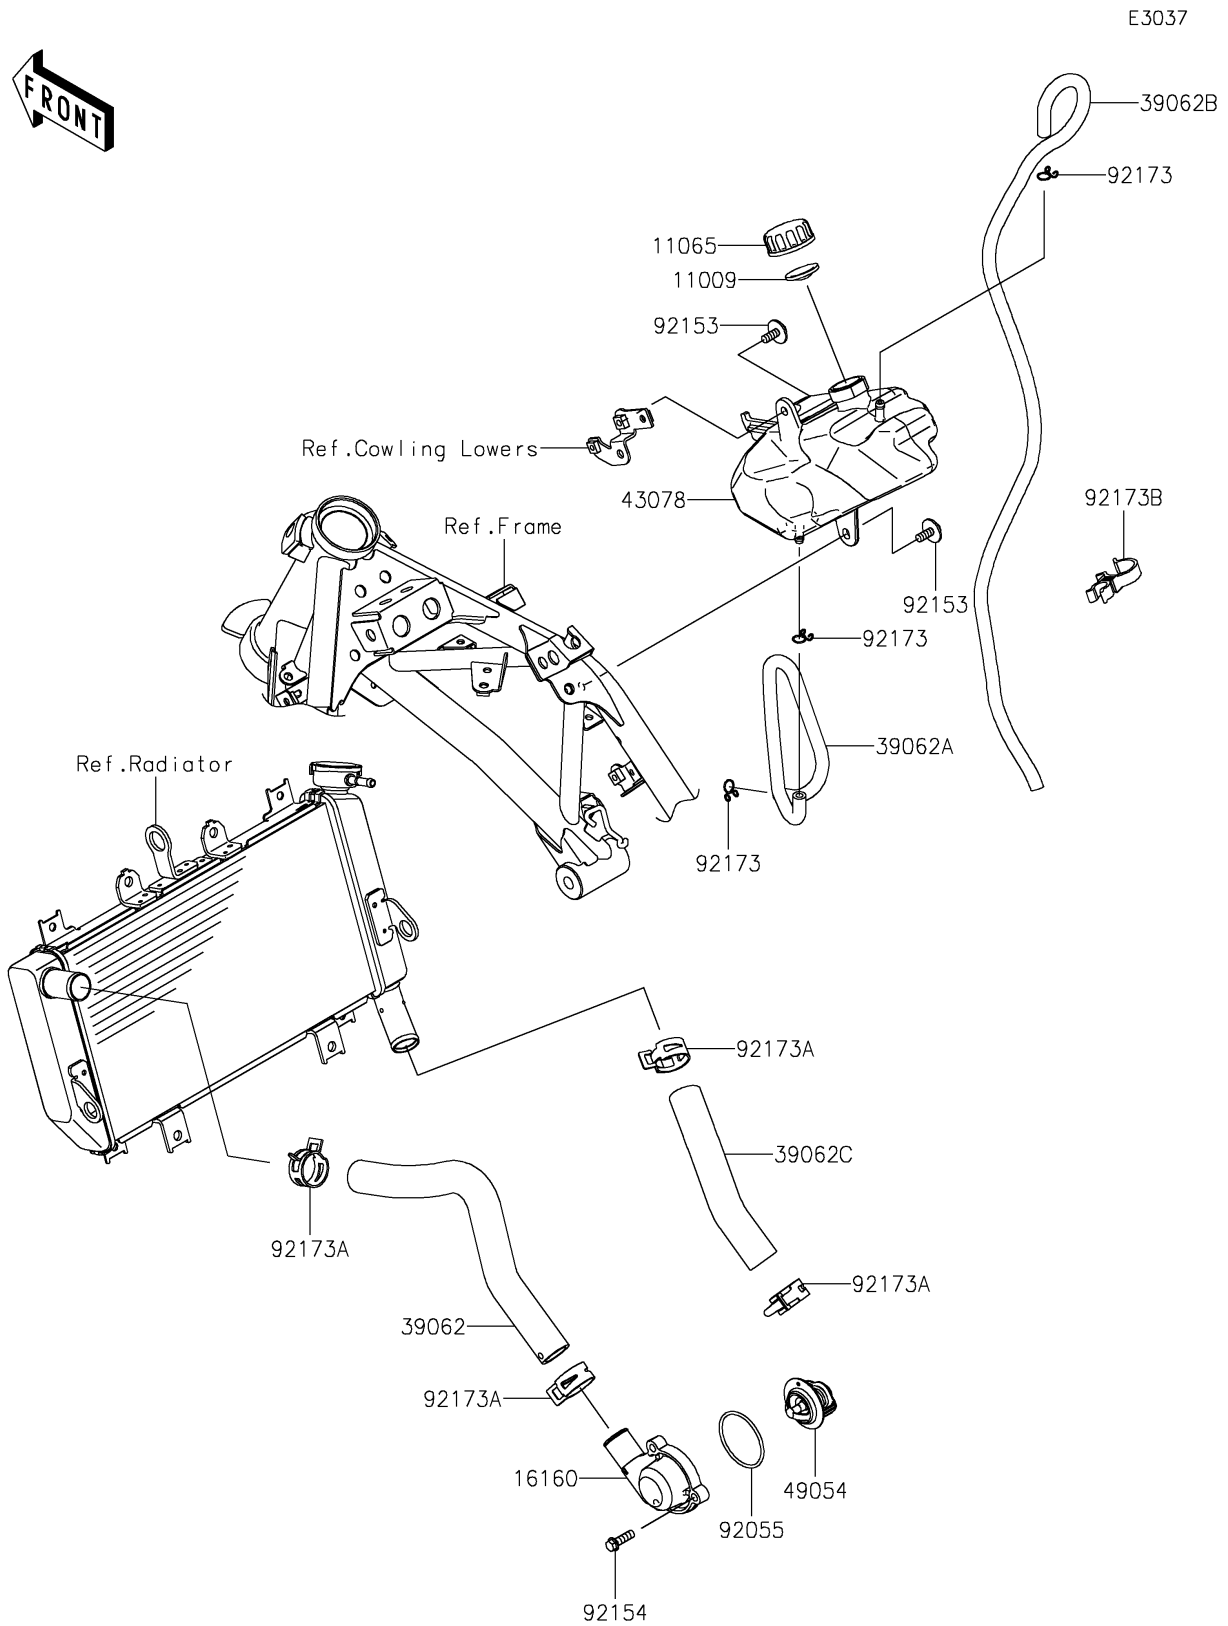

2021 Z400 ABS PARTS DIAGRAM

Water Pipe

E3037

2021 Z400 ABS PARTS LIST

Water Pipe

ITEM NAME	PART NUMBER	QUANTITY
GASKET,RESERVOIR TANK CAP (Ref # 11009)	11009-1145	1
CAP (Ref # 11065)	11065-0969	1
BODY,THERMOSTAT (Ref # 16160)	16160-0830	1
HOSE-COOLING,THERMO.-RADIATOR (Ref # 39062)	39062-0781	1
HOSE-COOLING,RAD-RESERVOIR (Ref # 39062A)	39062-0824	1
HOSE-COOLING,OVERFLOW (Ref # 39062B)	39062-0825	1
HOSE-COOLING,RADIATOR-W/PUMP (Ref # 39062C)	39062-0861	1
RESERVOIR (Ref # 43078)	43078-0605	1
THERMOSTAT (Ref # 49054)	49054-0001	1
RING-O,46.7X2.4 (Ref # 92055)	92055-0992	1
BOLT,FLANGED-SMALL,6X16 (Ref # 92153)	92153-1798	2
BOLT,FLANGED,6X20 (Ref # 92154)	92154-1778	3
CLAMP (Ref # 92173)	92173-0050	3
CLAMP (Ref # 92173A)	92173-1688	4
CLAMP (Ref # 92173B)	92173-1691	1