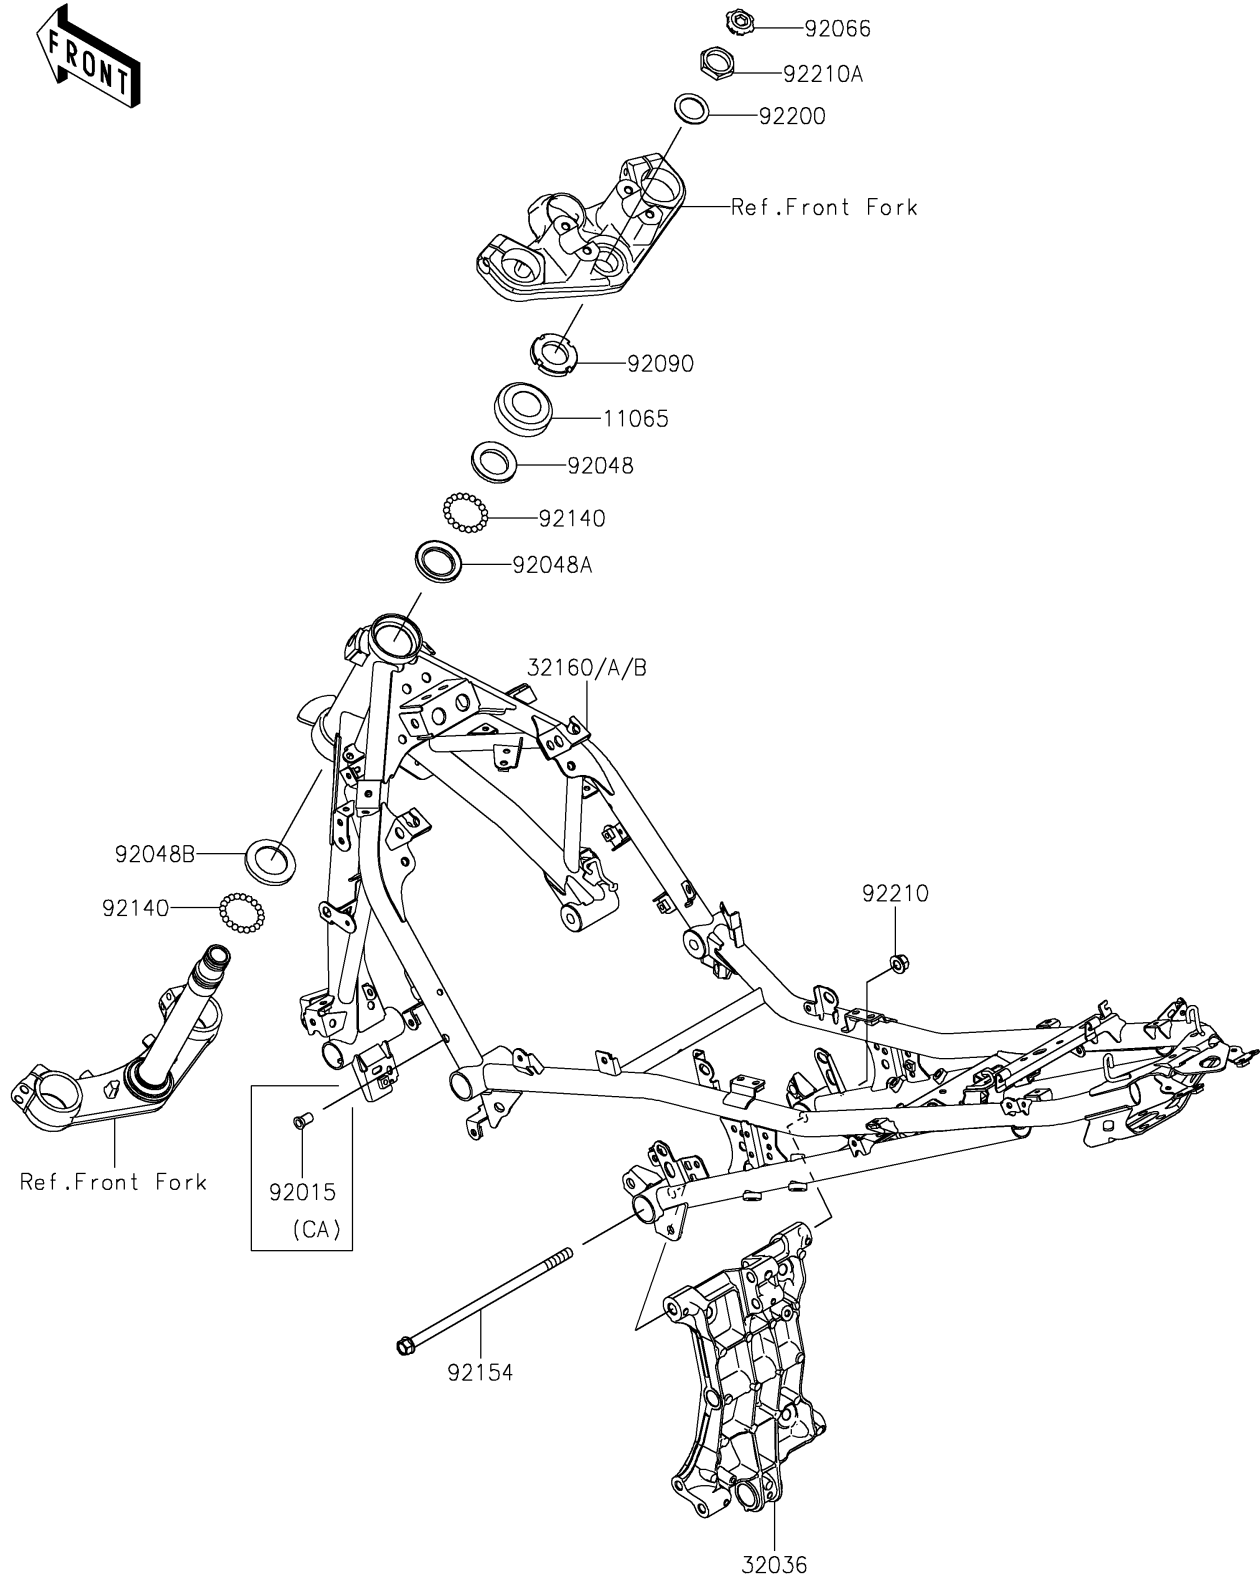

# 2021 Z400 ABS PARTS DIAGRAM

Frame(DMFNN-DPFNN/DRFNN)

F2120

## 2021 Z400 ABS PARTS LIST

Frame(DMFNN-DPFNN/DRFNN)

ITEM NAME	PART NUMBER	QUANTITY
CAP (Ref # 11065)	11065-1290	1
BRACKET-SWINGARM (Ref # 32036)	32036-0376	1
FRAME-COMP,F.S.BLACK (Ref # 32160)	32160-0992-18R	1
NUT,POP,6MM (Ref # 92015)	92015-1759	1
RACE,STEERING STEM BEARING (Ref # 92048)	92048-0032	1
RACE,STEERING STEM BEARING (Ref # 92048A)	92048-0036	1
RACE,STEERING STEM BEARING (Ref # 92048B)	92048-0037	1
PLUG (Ref # 92066)	92066-0915	1
NUT,30MM (Ref # 92090)	92090-007	1
BALL,6.35MM (Ref # 92140)	92140-0008	39
BOLT,FLANGED,10X231 (Ref # 92154)	92154-3738	1
WASHER,25.5X36X1.6 (Ref # 92200)	92200-1858	1
NUT,LOCK,FLANGED,10MM (Ref # 92210)	92210-1139	1
NUT,25MM (Ref # 92210A)	92210-1586	1