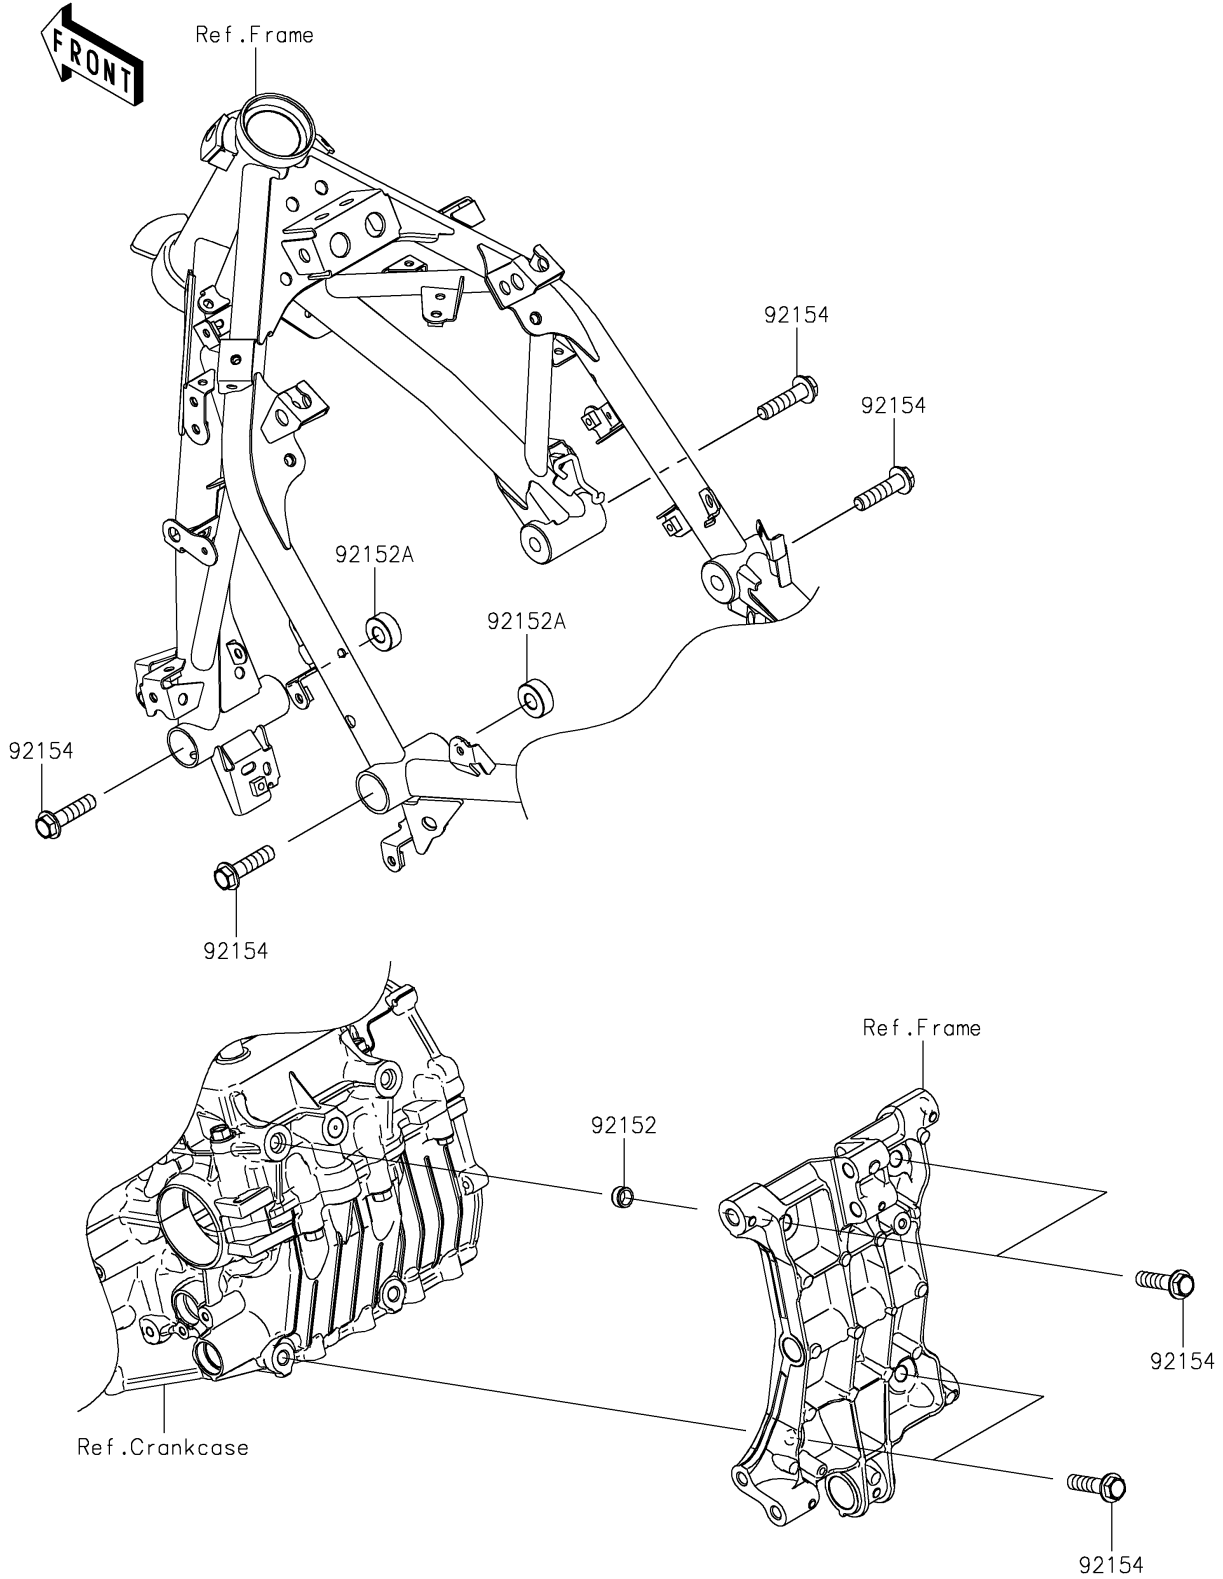

# 2022 Z400 PARTS DIAGRAM

## Engine Mount

F2122

## 2022 Z400 PARTS LIST

### Engine Mount

| ITEM NAME                        | PART NUMBER | QUANTITY |
|----------------------------------|-------------|----------|
| COLLAR,DOWEL PIN (Ref # 92152)   | 92152-0679  | 2        |
| COLLAR,11X25X10 (Ref # 92152A)   | 92152-2397  | 2        |
| BOLT,FLANGED,10X40 (Ref # 92154) | 92154-2812  | 8        |