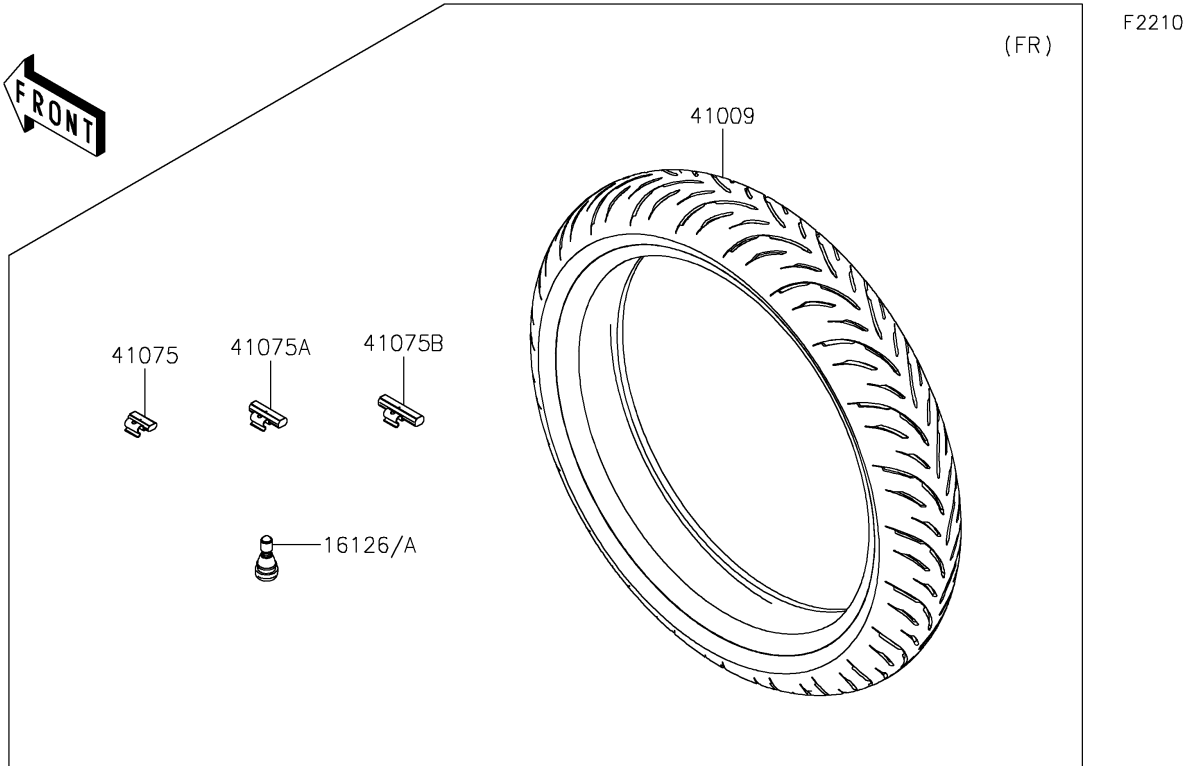

# 2021 Z400 ABS PARTS DIAGRAM

Tires

## 2021 Z400 ABS PARTS LIST

### Tires

ITEM NAME	PART NUMBER	QUANTITY
VALVE,TIRE (Ref # 16126A)	16126-1140	2
TIRE,FR,110/70R17 54H,GPR-300F (Ref # 41009)	41009-0773	1
TIRE,RR,150/60R17 66H,GPR-300 (Ref # 41009A)	41009-0774	1
BALANCER-WHEEL,10G,SILVER (Ref # 41075)	41075-0007	AR
BALANCER-WHEEL,20G,SILVER (Ref # 41075A)	41075-0008	AR
BALANCER-WHEEL,30G,SILVER (Ref # 41075B)	41075-0009	AR