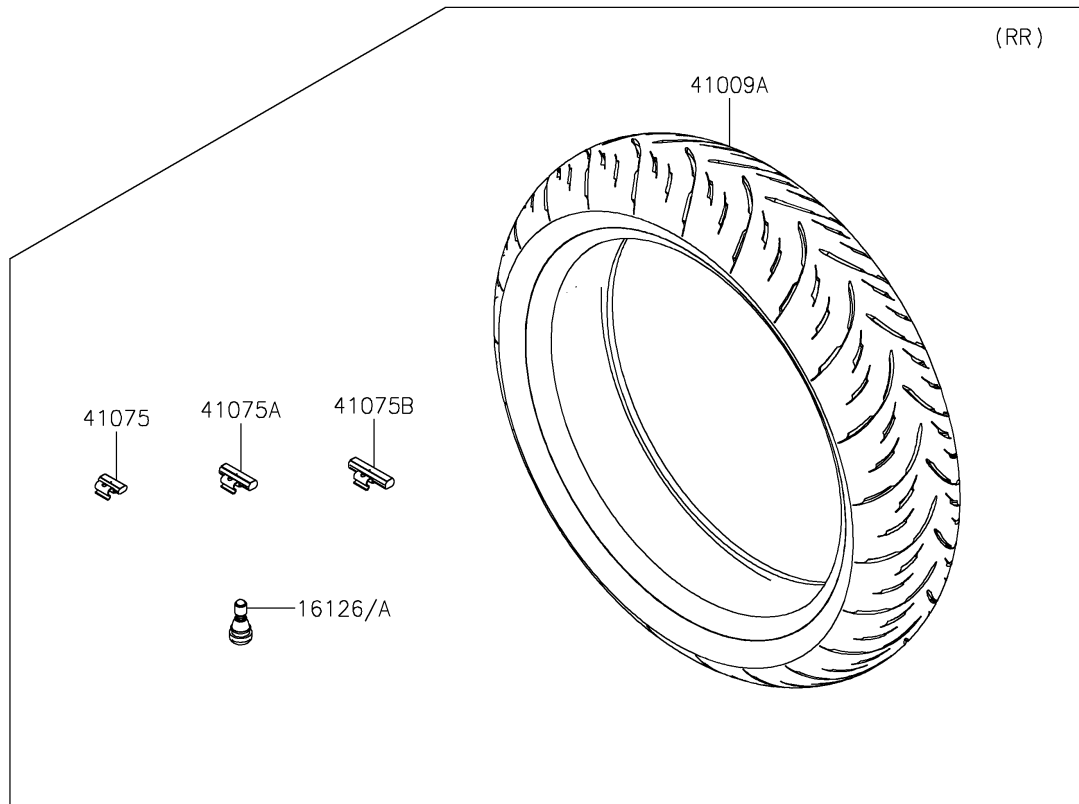

# 2021 Z400 ABS PARTS DIAGRAM

Tires

## 2021 Z400 ABS PARTS LIST

### Tires

ITEM NAME	PART NUMBER	QUANTITY
VALVE,TIRE (Ref # 16126A)	16126-1140	2
TIRE,FR,110/70R17 54H,GPR-300F (Ref # 41009)	41009-0773	1
TIRE,RR,150/60R17 66H,GPR-300 (Ref # 41009A)	41009-0774	1
BALANCER-WHEEL,10G,SILVER (Ref # 41075)	41075-0007	AR
BALANCER-WHEEL,20G,SILVER (Ref # 41075A)	41075-0008	AR
BALANCER-WHEEL,30G,SILVER (Ref # 41075B)	41075-0009	AR