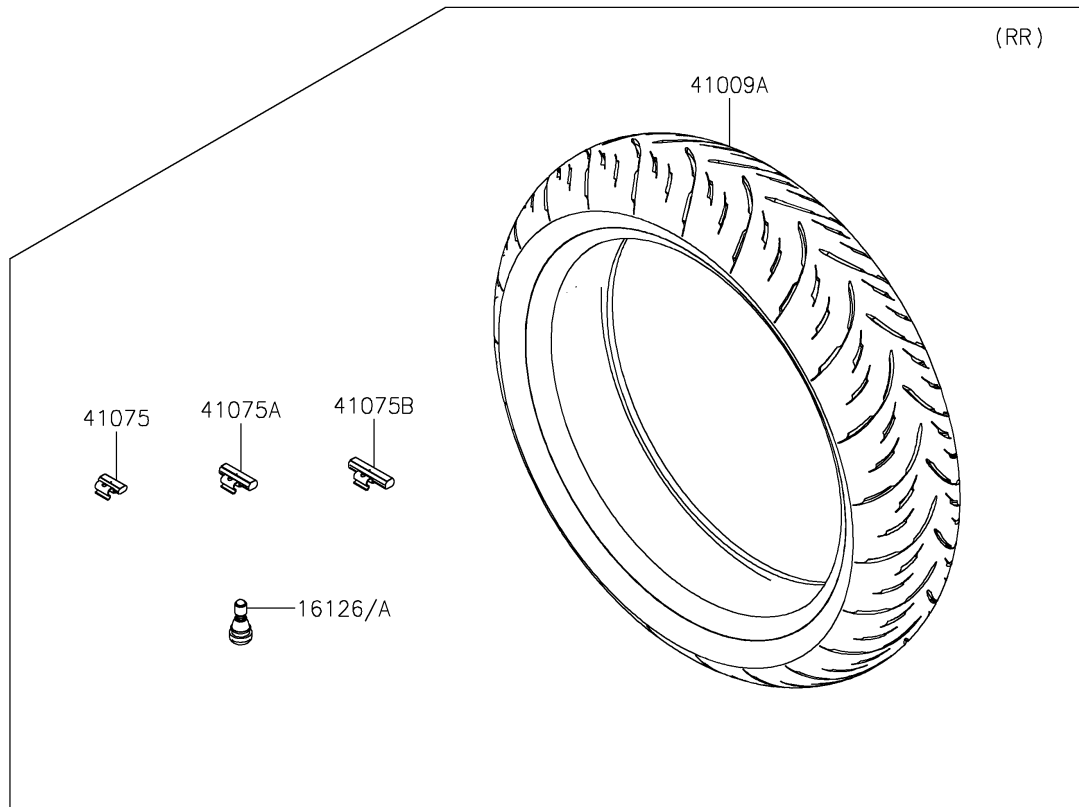

2023 Z400 ABS PARTS DIAGRAM

Tires

2023 Z400 ABS PARTS LIST

Tires

ITEM NAME	PART NUMBER	QUANTITY
VALVE,TIRE (Ref # 16126)	16126-0770	2
TIRE,FR,110/70R17 54H,GPR-300F (Ref # 41009)	41009-0773	1
TIRE,RR,150/60R17 66H,GPR-300 (Ref # 41009A)	41009-0774	1
BALANCER-WHEEL,10G,SILVER (Ref # 41075)	41075-0007	AR
BALANCER-WHEEL,20G,SILVER (Ref # 41075A)	41075-0008	AR
BALANCER-WHEEL,30G,SILVER (Ref # 41075B)	41075-0009	AR