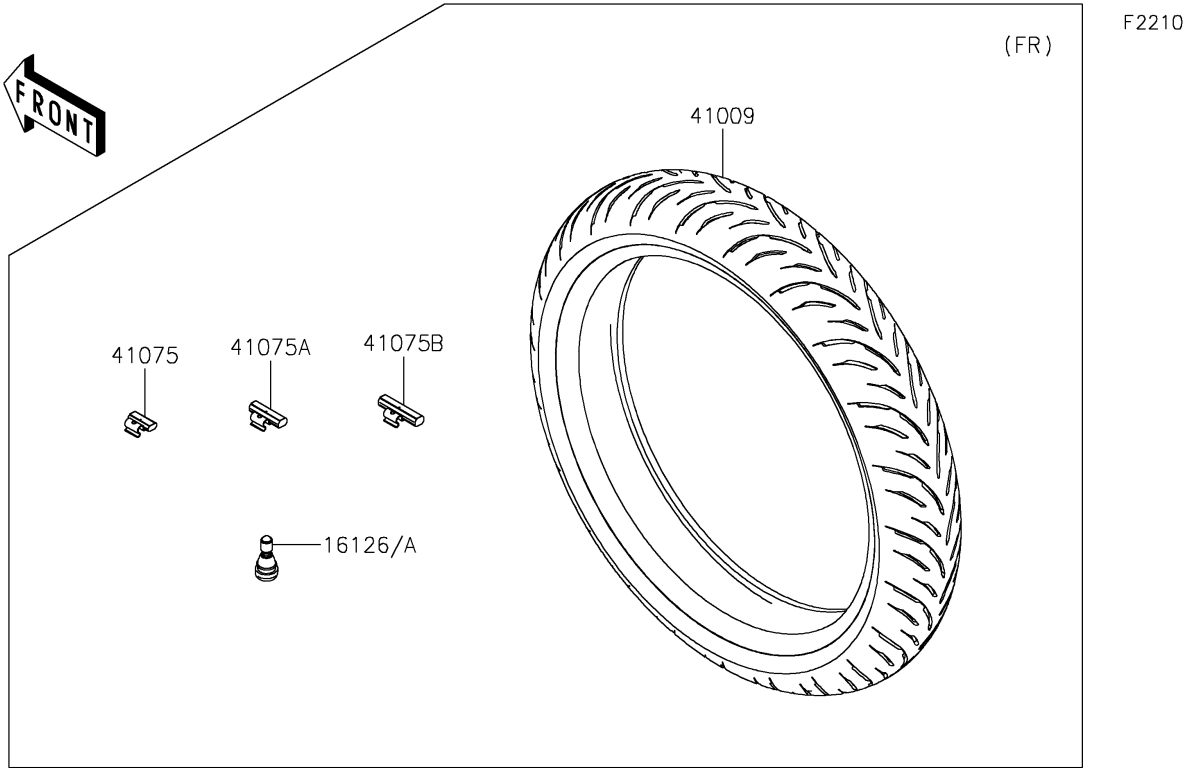

2023 Z400 ABS PARTS DIAGRAM

Tires

2023 Z400 ABS PARTS LIST

Tires

ITEM NAME	PART NUMBER	QUANTITY
VALVE,TIRE (Ref # 16126)	16126-0770	2
TIRE,FR,110/70R17 54H,GPR-300F (Ref # 41009)	41009-0773	1
TIRE,RR,150/60R17 66H,GPR-300 (Ref # 41009A)	41009-0774	1
BALANCER-WHEEL,10G,SILVER (Ref # 41075)	41075-0007	AR
BALANCER-WHEEL,20G,SILVER (Ref # 41075A)	41075-0008	AR
BALANCER-WHEEL,30G,SILVER (Ref # 41075B)	41075-0009	AR