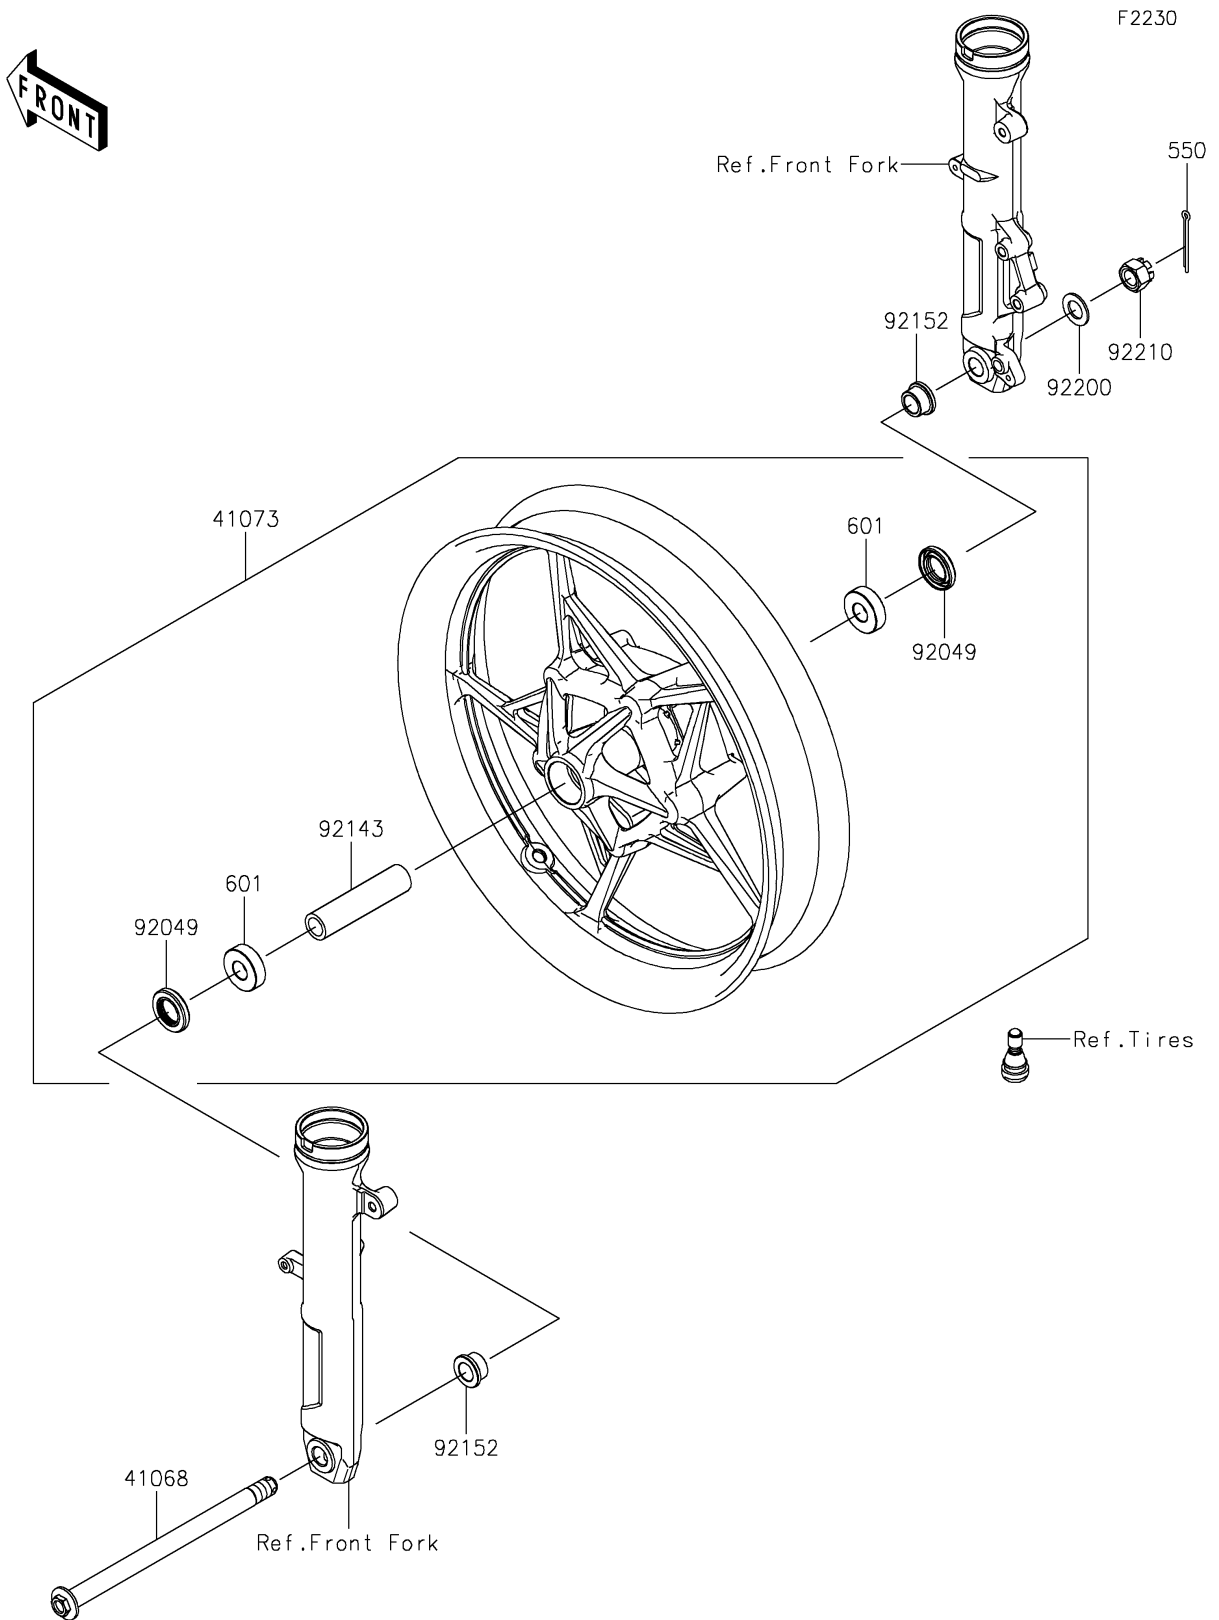

2021 Z400 PARTS DIAGRAM

Front Wheel

2021 Z400 PARTS LIST

Front Wheel

ITEM NAME	PART NUMBER	QUANTITY
AXLE,FR (Ref # 41068)	41068-0643	1
WHEEL-ASSY,FR,G.BLACK (Ref # 41073)	41073-0752-QT	1
SEAL-OIL,23X40X7 (Ref # 92049)	92049-0801	2
COLLAR,17.2X25X105 (Ref # 92143)	92143-1124	1
COLLAR,17X30X15.5 (Ref # 92152)	92152-2386	2
WASHER,17.3X30X2 (Ref # 92200)	92200-1916	1
NUT,CASTLE,16X19 (Ref # 92210)	92210-1585	1
PIN-COTTER,4.0X35 (Ref # 550)	550AA4035	1
BEARING-BALL,#6203UUC3 (Ref # 601)	601B6203UU	2