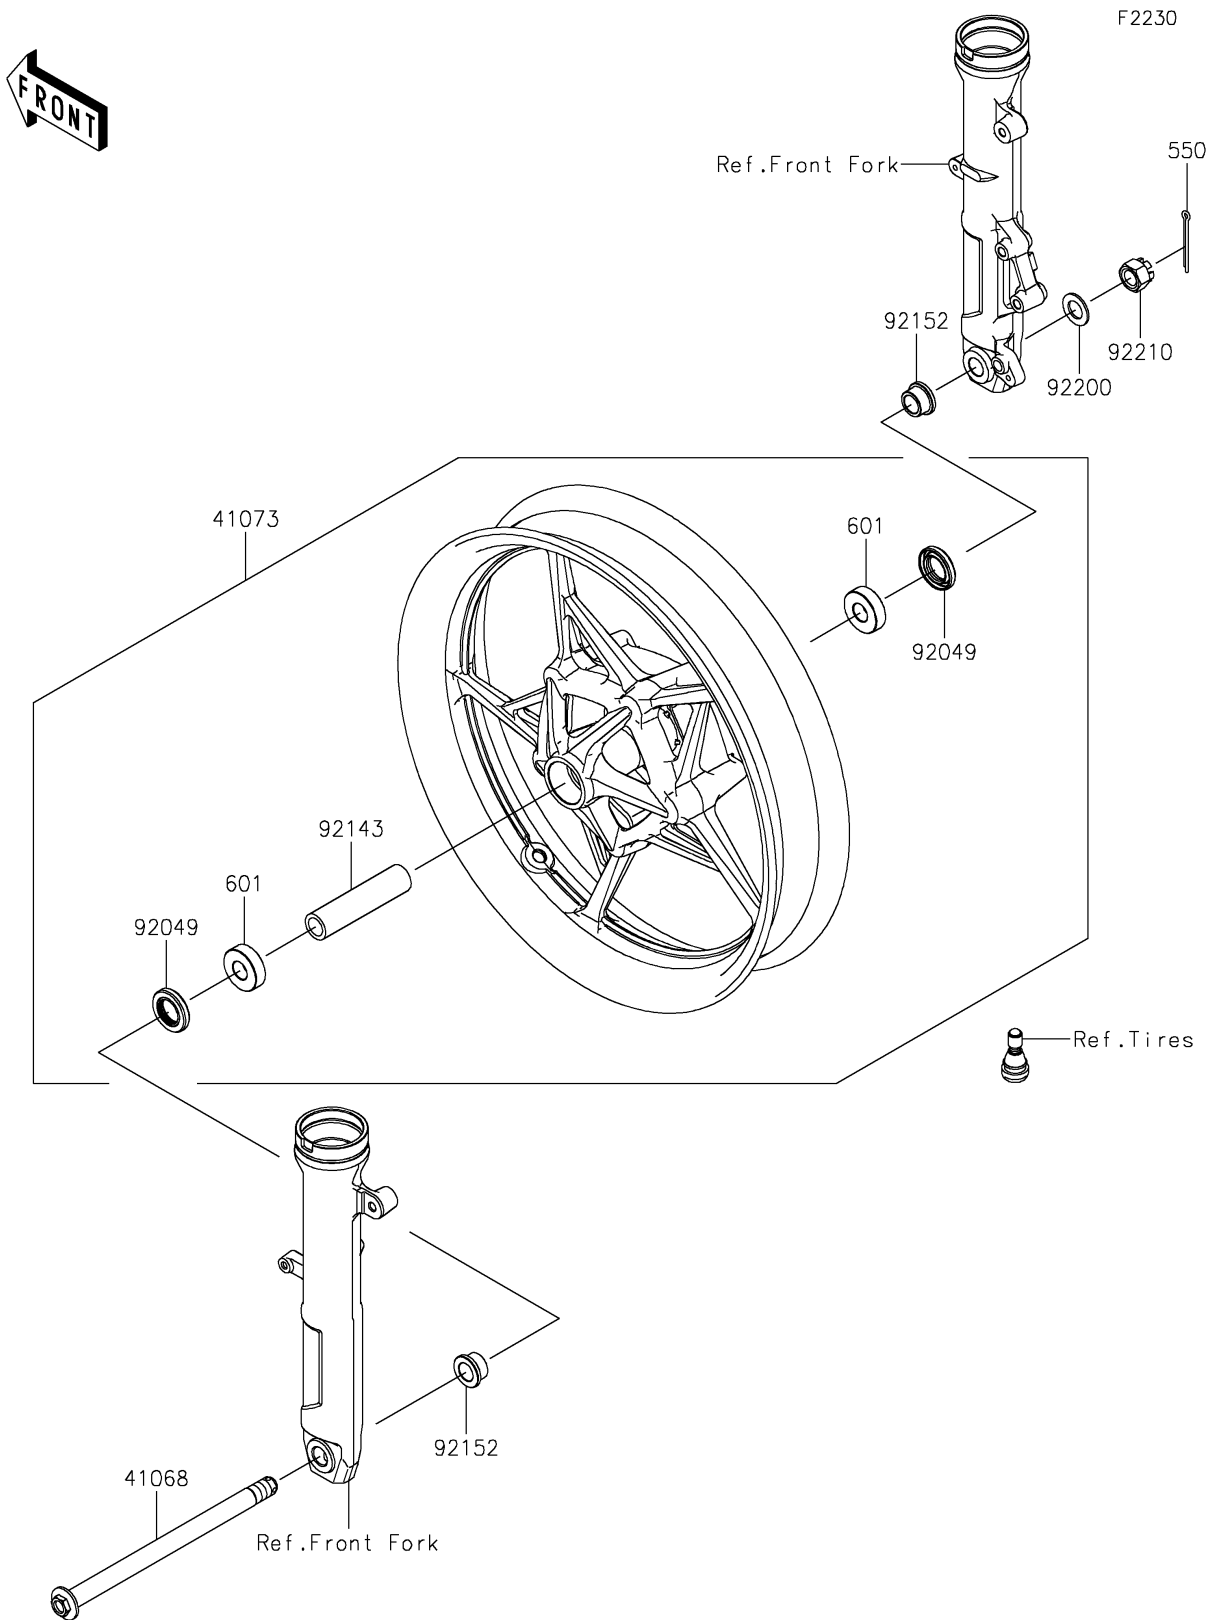

# 2021 Z400 ABS PARTS DIAGRAM

Front Wheel

## 2021 Z400 ABS PARTS LIST

### Front Wheel

ITEM NAME	PART NUMBER	QUANTITY
AXLE,FR (Ref # 41068)	41068-0643	1
WHEEL-ASSY,FR,G.BLACK (Ref # 41073)	41073-0752-QT	1
SEAL-OIL,23X40X7 (Ref # 92049)	92049-0801	2
COLLAR,17.2X25X105 (Ref # 92143)	92143-1124	1
COLLAR,17X30X15.5 (Ref # 92152)	92152-2386	2
WASHER,17.3X30X2 (Ref # 92200)	92200-1916	1
NUT,CASTLE,16X19 (Ref # 92210)	92210-1585	1
PIN-COTTER,4.0X35 (Ref # 550)	550AA4035	1
BEARING-BALL,#6203UUC3 (Ref # 601)	601B6203UU	2