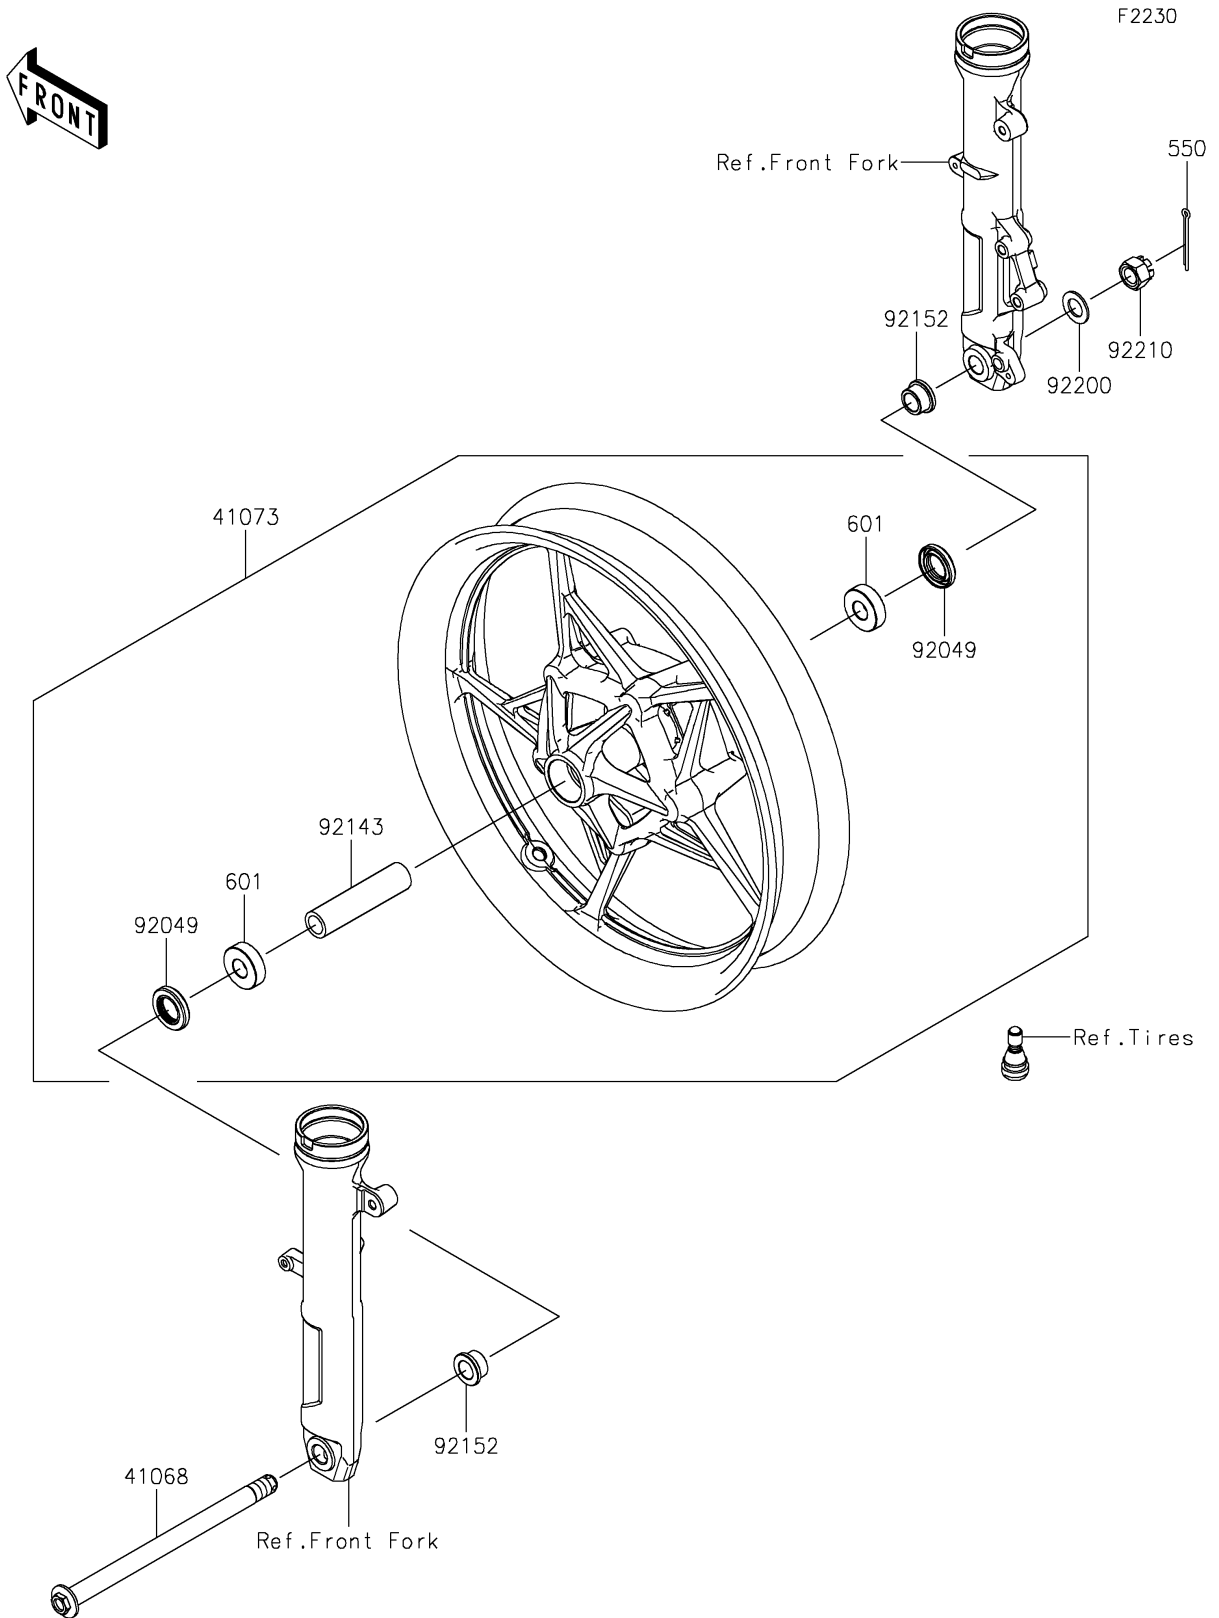

2021 Z400 ABS PARTS DIAGRAM

Front Wheel

2021 Z400 ABS PARTS LIST

Front Wheel

ITEM NAME	PART NUMBER	QUANTITY
AXLE,FR (Ref # 41068)	41068-0643	1
WHEEL-ASSY,FR,G.BLACK (Ref # 41073)	41073-0752-QT	1
SEAL-OIL,23X40X7 (Ref # 92049)	92049-0801	2
COLLAR,17.2X25X105 (Ref # 92143)	92143-1124	1
COLLAR,17X30X15.5 (Ref # 92152)	92152-2386	2
WASHER,17.3X30X2 (Ref # 92200)	92200-1916	1
NUT,CASTLE,16X19 (Ref # 92210)	92210-1585	1
PIN-COTTER,4.0X35 (Ref # 550)	550AA4035	1
BEARING-BALL,#6203UUC3 (Ref # 601)	601B6203UU	2