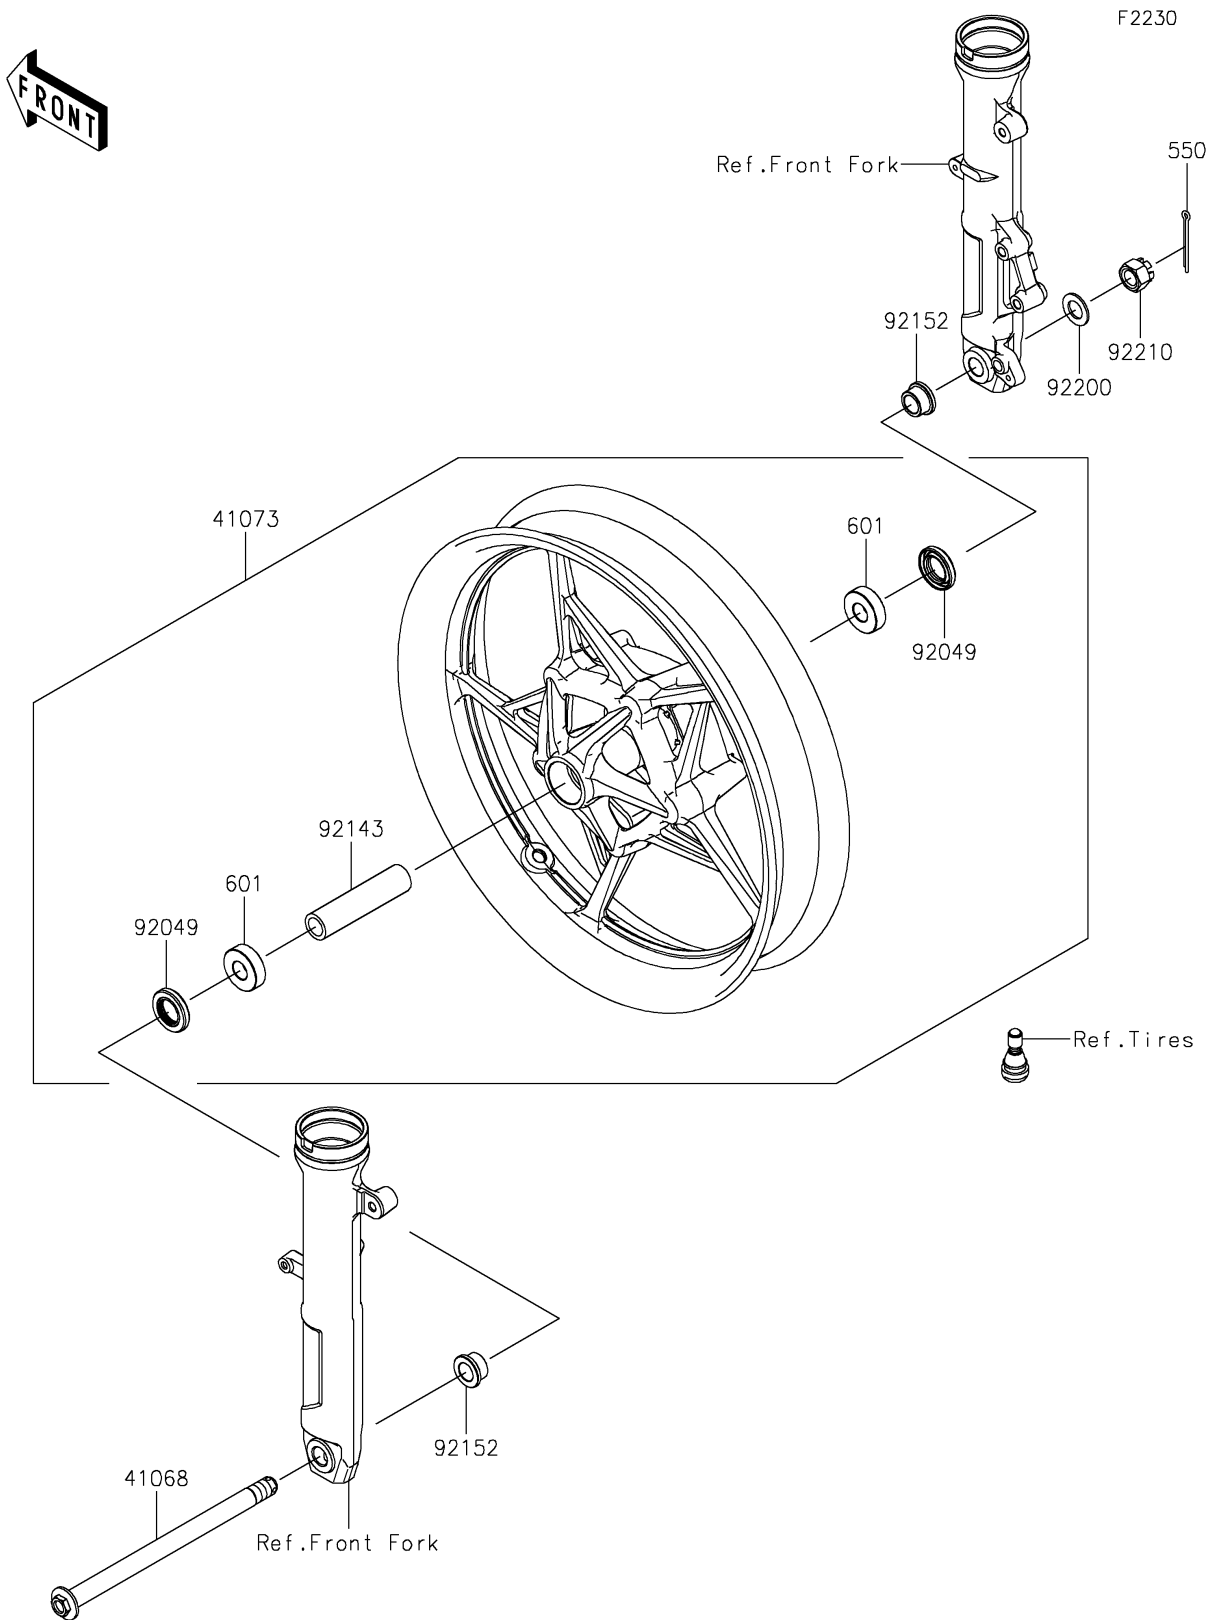

# 2023 Z400 ABS PARTS DIAGRAM

Front Wheel

## 2023 Z400 ABS PARTS LIST

### Front Wheel

ITEM NAME	PART NUMBER	QUANTITY
AXLE,FR (Ref # 41068)	41068-0643	1
WHEEL-ASSY,FR,G.BLACK (Ref # 41073)	41073-0752-QT	1
SEAL-OIL,23X40X7 (Ref # 92049)	92049-0801	2
COLLAR,17.2X25X105 (Ref # 92143)	92143-1124	1
COLLAR,17X30X15.5 (Ref # 92152)	92152-2386	2
WASHER,17.3X30X2 (Ref # 92200)	92200-1916	1
NUT,CASTLE,16X19 (Ref # 92210)	92210-1585	1
PIN-COTTER,4.0X35 (Ref # 550)	550AA4035	1
BEARING-BALL,#6203UUC3 (Ref # 601)	601B6203UU	2