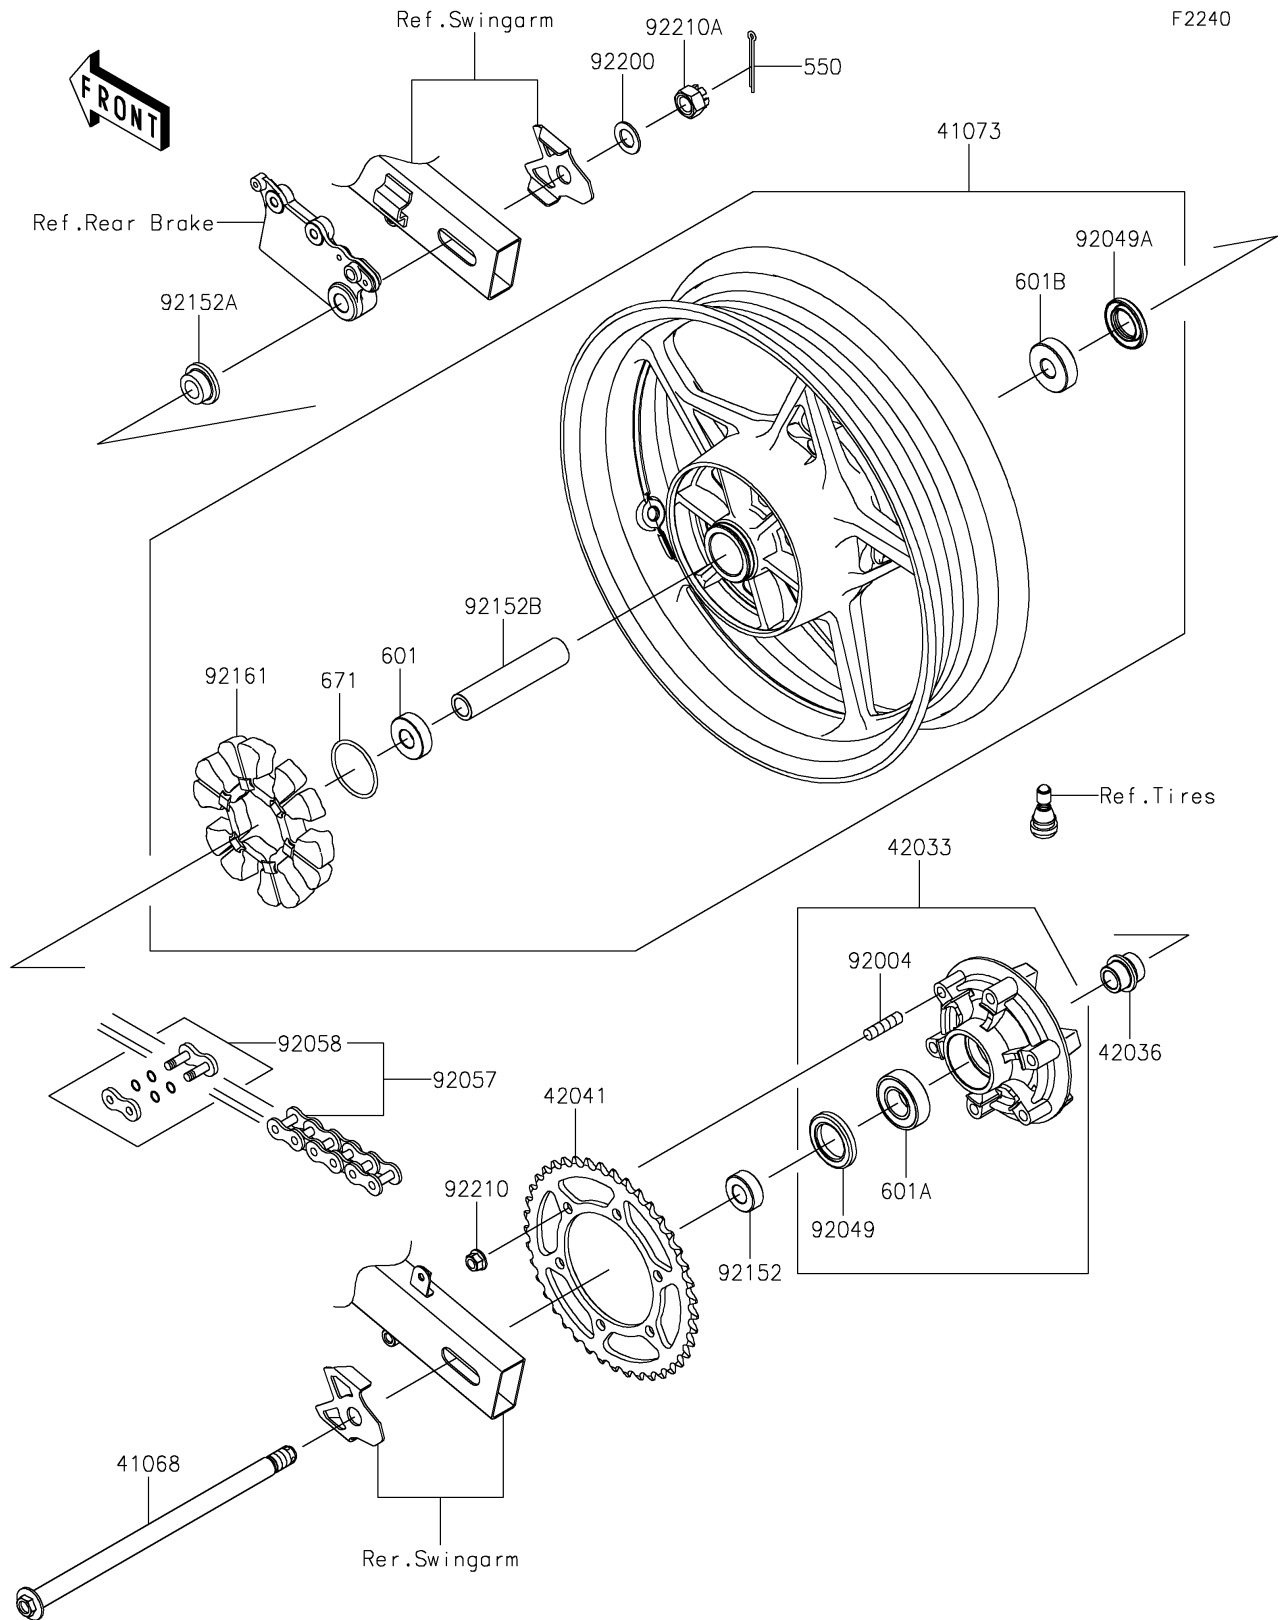

2021 Z400 ABS PARTS DIAGRAM

Rear Wheel/Chain

2021 Z400 ABS PARTS LIST

Rear Wheel/Chain

ITEM NAME	PART NUMBER	QUANTITY
AXLE,RR (Ref # 41068)	41068-0644	1
WHEEL-ASSY,RR,G.BLACK (Ref # 41073)	41073-0753-QT	1
COUPLING-ASSY,RR HUB (Ref # 42033)	42033-0574	1
SLEEVE,RR HUB,L=30 (Ref # 42036)	42036-1055	1
SPROCKET-HUB,41T (Ref # 42041)	42041-0162	1
STUD,10X19 (Ref # 92004)	92004-0048	6
SEAL-OIL,35X52X7 (Ref # 92049)	92049-0730	1
SEAL-OIL,27X47X7 (Ref # 92049A)	92049-0802	1
CHAIN,DRIVE,EK520SR-O2X106L (Ref # 92057)	92057-0019	1
JOINT-CHAIN,DRIVE (Ref # 92058)	92058-1102	1
COLLAR,17X35X13 (Ref # 92152)	92152-0843	1
COLLAR,17X28(38)X15 (Ref # 92152A)	92152-0844	1
COLLAR,17.2X25X121 (Ref # 92152B)	92152-2387	1
DAMPER,RR HUB SHOCK (Ref # 92161)	92161-0700	1
WASHER,17.3X30X2 (Ref # 92200)	92200-1916	1
NUT,LOCK,FLANGED,10MM (Ref # 92210)	92210-1139	6
NUT,CASTLE,16X19 (Ref # 92210A)	92210-1585	1
PIN-COTTER,4.0X35 (Ref # 550)	550AA4035	1
BEARING-BALL,#6203UUC3 (Ref # 601)	601B6203UU	1
BEARING-BALL,#6205G (Ref # 601A)	601B6205G	1
BEARING-BALL,6303LLUC3/2ASU68 (Ref # 601B)	601B6303UU	1
O RING,50MM (Ref # 671)	671B2550	1