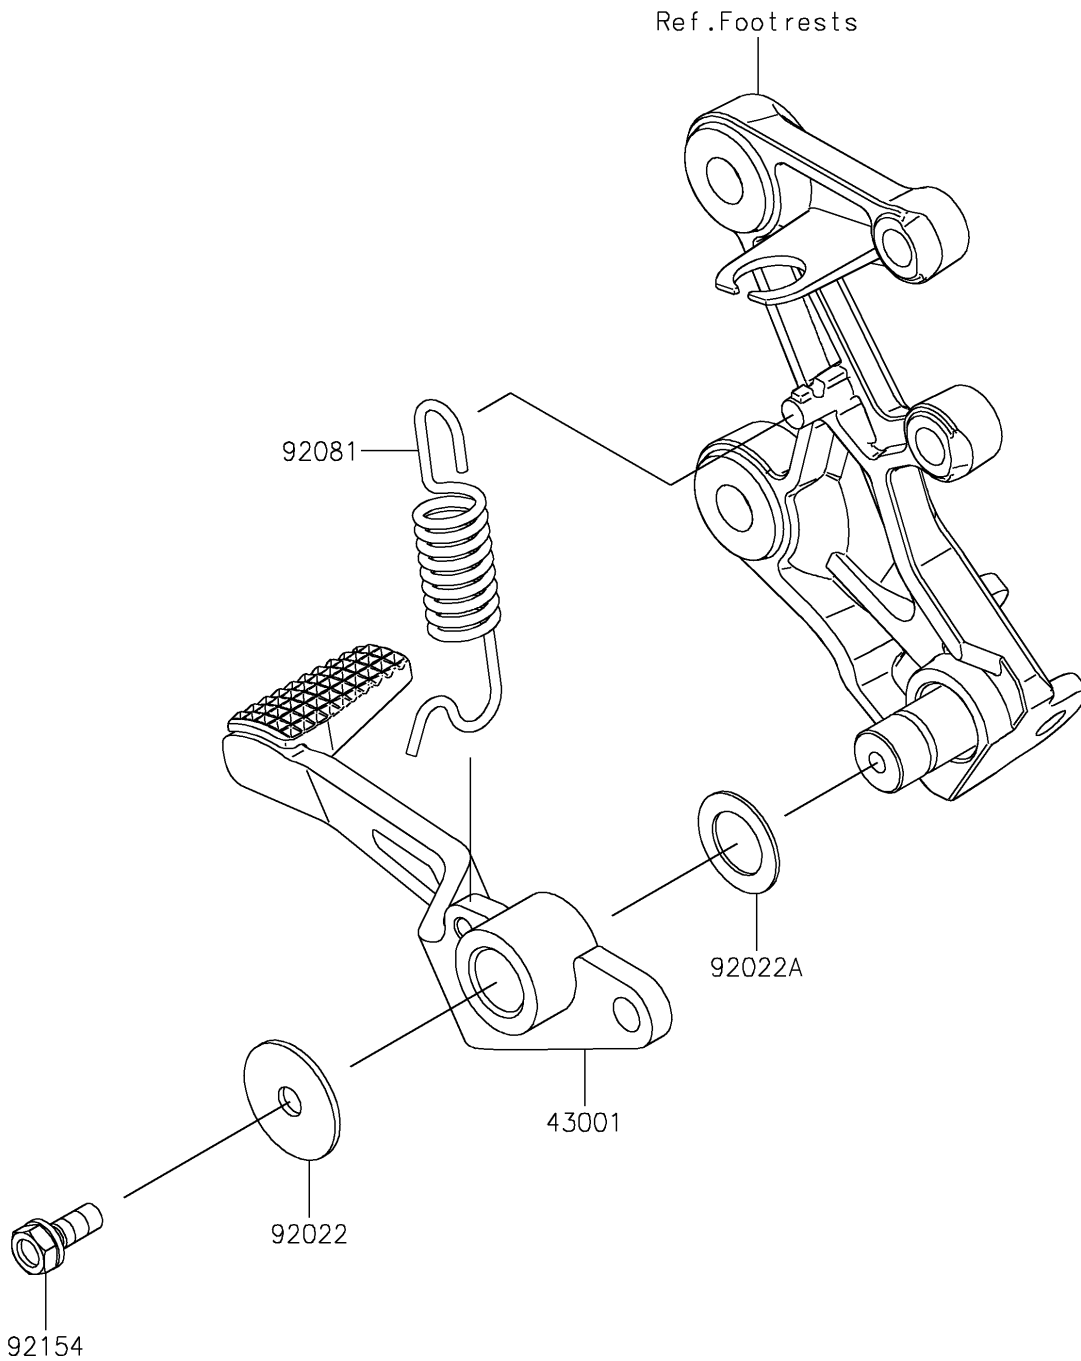

2021 Z400 PARTS DIAGRAM

Brake Pedal/Torque Link

F2260

2021 Z400 PARTS LIST

Brake Pedal/Torque Link

ITEM NAME	PART NUMBER	QUANTITY
LEVER-BRAKE,RR (Ref # 43001)	43001-0756	1
WASHER,7X28X1.6 (Ref # 92022)	92022-1282	1
WASHER,15.3X24X1 (Ref # 92022A)	92022-326	1
SPRING,BRAKE PEDAL (Ref # 92081)	92081-1833	1
BOLT,UPSET-WS,6X16 (Ref # 92154)	92154-0935	1