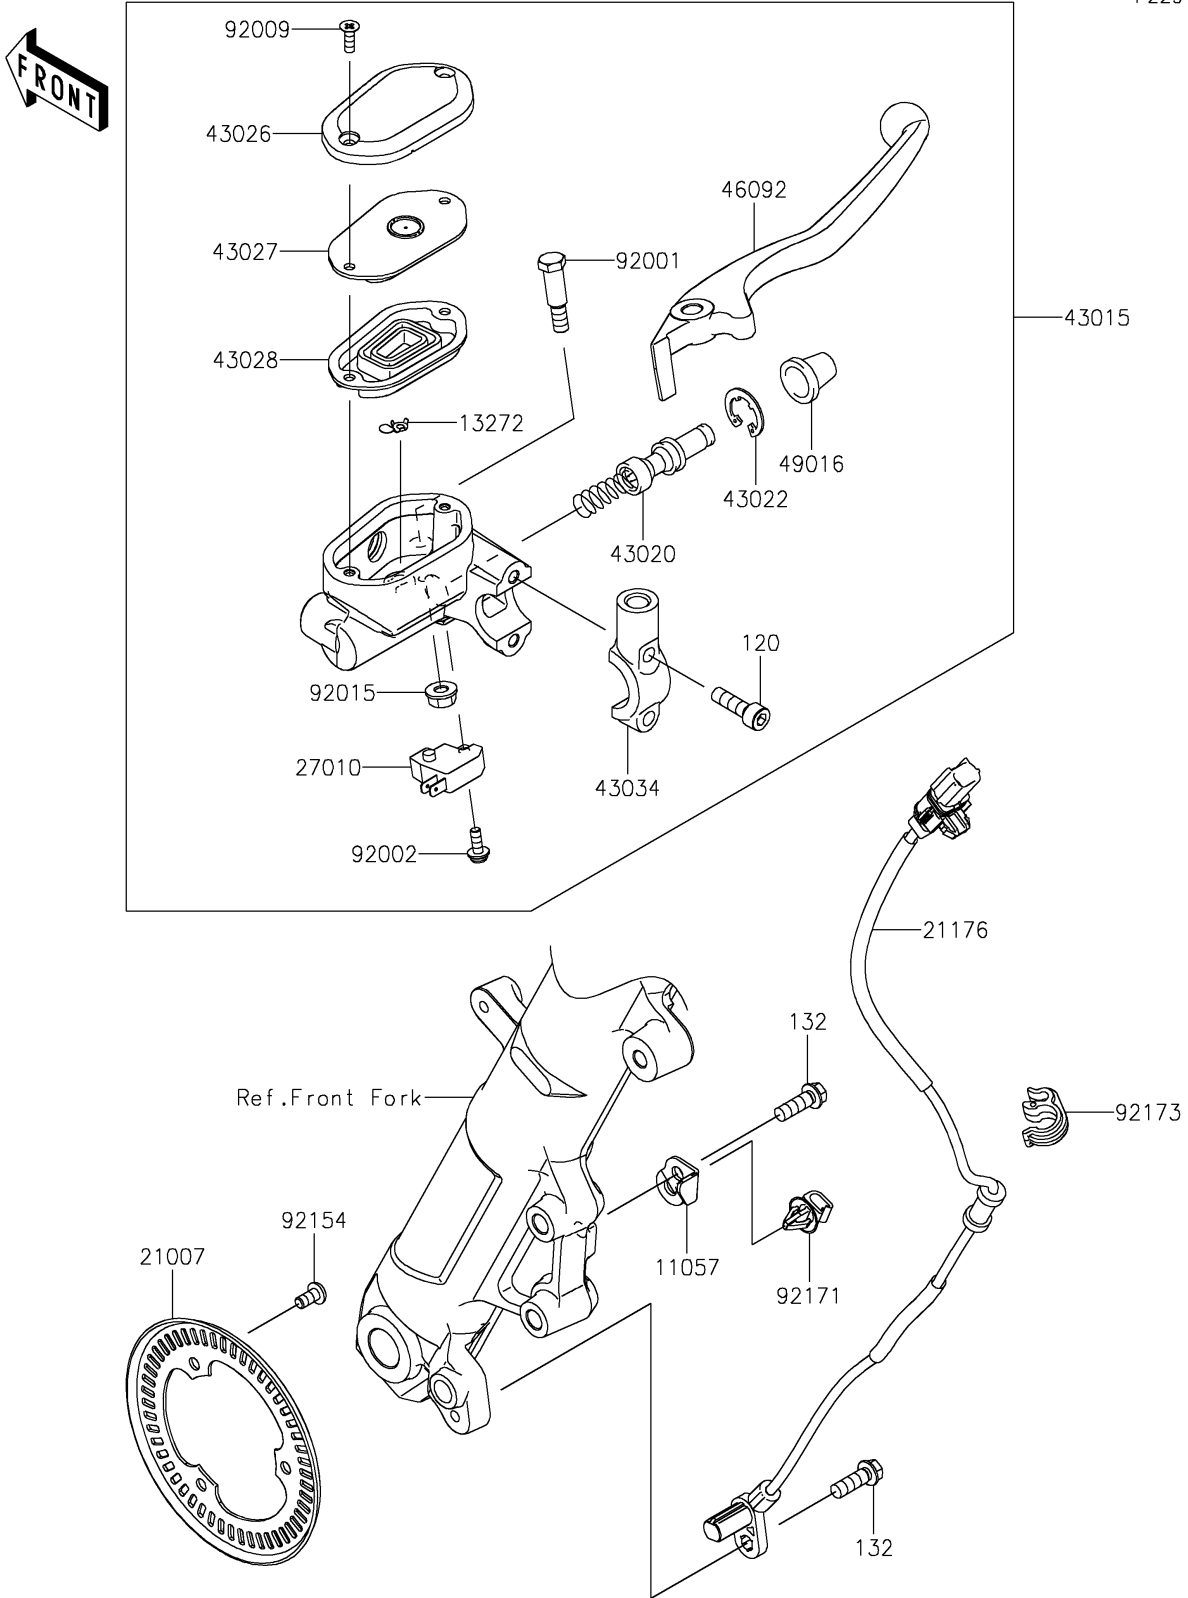

# 2021 Z400 PARTS DIAGRAM

## Front Master Cylinder

F2291

## 2021 Z400 PARTS LIST

### Front Master Cylinder

ITEM NAME	PART NUMBER	QUANTITY
BRACKET,SENSOR (Ref # 11057)	11057-1099	1
PLATE (Ref # 13272)	13272-0573	1
ROTOR,SENSOR,FR (Ref # 21007)	21007-0671	1
SENSOR,SPEED,FR (Ref # 21176)	21176-0886	1
SWITCH,BRAKE (Ref # 27010)	27010-0762	1
CYLINDER-ASSY-MASTER,FR (Ref # 43015)	43015-0715	1
PISTON-COMP-BRAKE (Ref # 43020)	43020-0022	1
STOPPER-BRAKE,PISTON (Ref # 43022)	43022-1010	1
CAP-BRAKE (Ref # 43026)	43026-0026	1
PLATE-DIAPHRAGM (Ref # 43027)	43027-0010	1
DIAPHRAGM (Ref # 43028)	43028-0022	1
HOLDER-BRAKE (Ref # 43034)	43034-0145	1
LEVER-GRIP,FRONT BRAKE (Ref # 46092)	46092-0028	1
COVER-SEAL,MASTER CYLINDER (Ref # 49016)	49016-1044	1
BOLT,FRONT BRAKE LEVER (Ref # 92001)	92001-1728	1
BOLT,SCREW,4X12 (Ref # 92002)	92002-1323	1
SCREW,4MM (Ref # 92009)	92009-1458	2
NUT,FLANGED,6MM,BLACK (Ref # 92015)	92015-1233	1
BOLT,SOCKET,5X10 (Ref # 92154)	92154-2801	3
CLAMP (Ref # 92171)	92171-0640	1
CLAMP,HOSE&SENSOR LINE (Ref # 92173)	92173-1613	1
BOLT-SOCKET,6X20 (Ref # 120)	120CB0620	2
BOLT-FLANGED-SMALL,6X18 (Ref # 132)	132BC0618	2