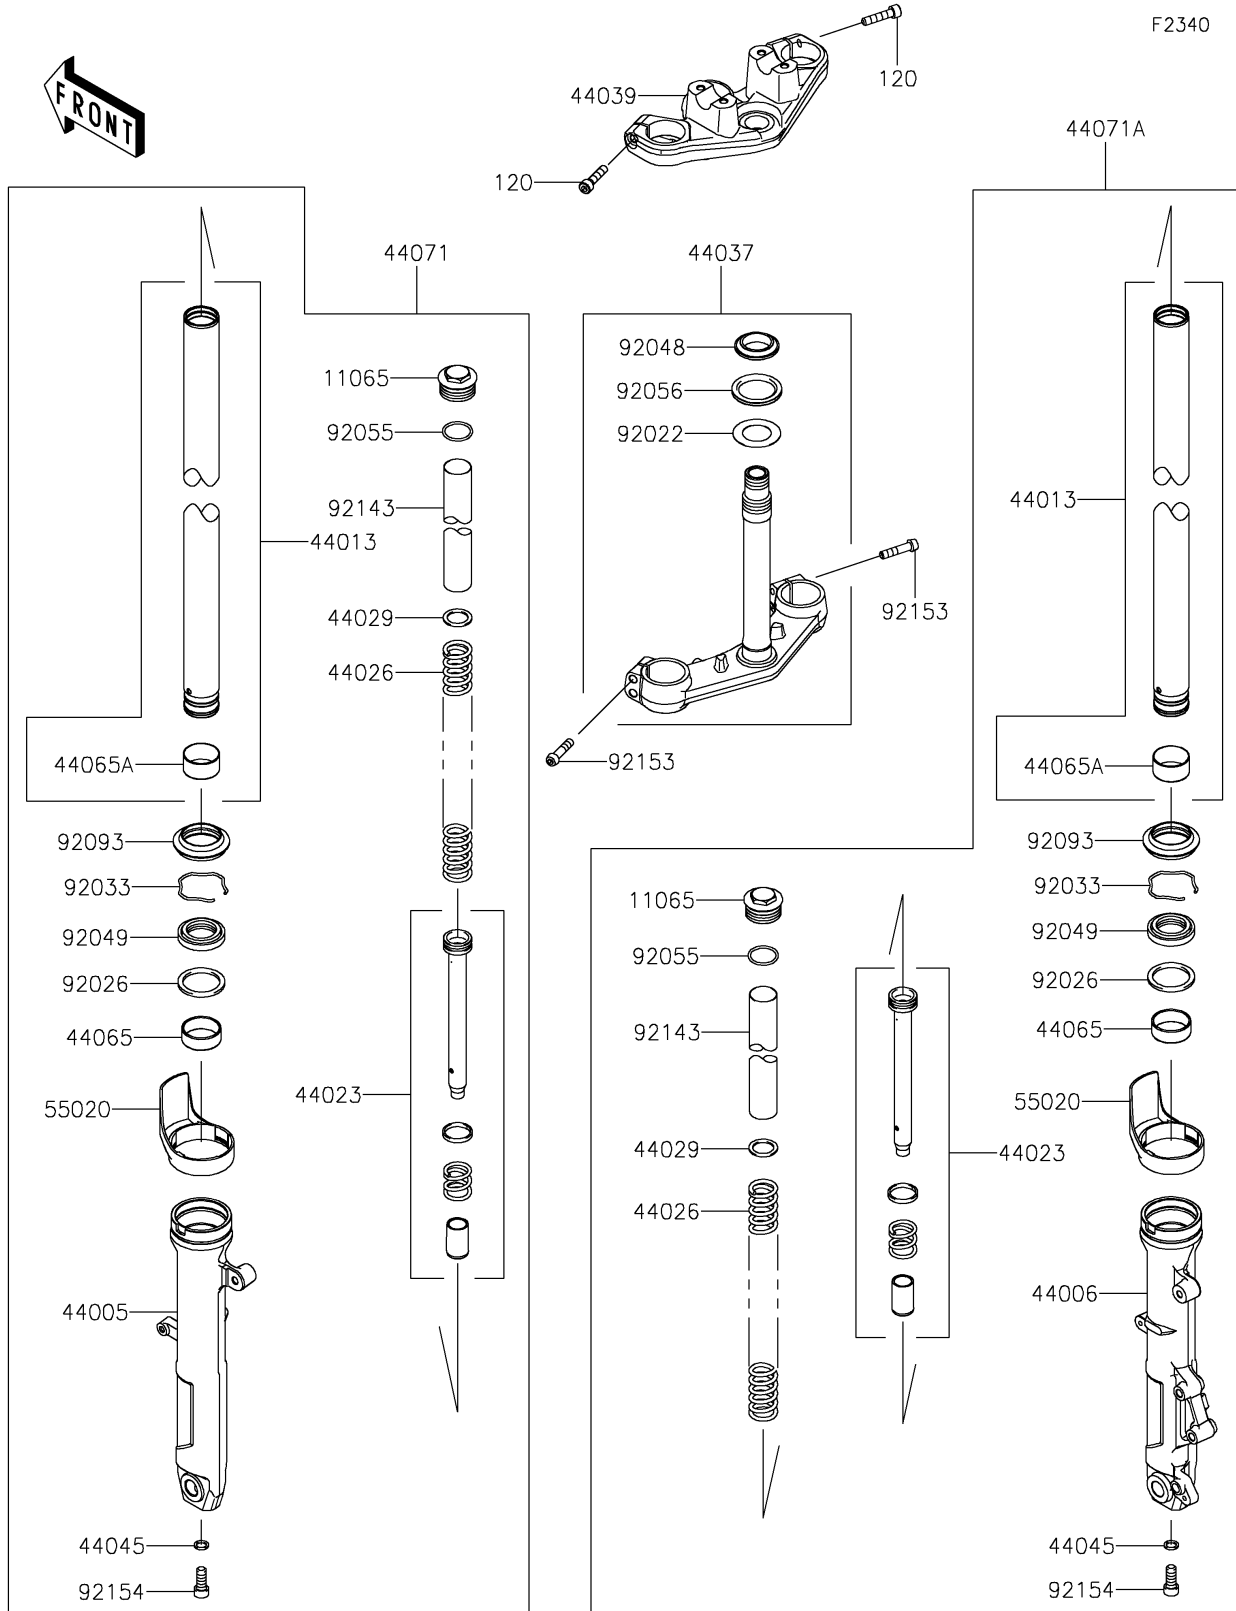

# 2022 Z400 PARTS DIAGRAM

## Front Fork

## 2022 Z400 PARTS LIST

### Front Fork

ITEM NAME	PART NUMBER	QUANTITY
CAP (Ref # 11065)	11065-1286	2
PIPE-LEFT FORK OUTER,F.S.BLACK (Ref # 44005)	44005-0119-18R	1
PIPE-RIGHT FORK OUTER,F.S.BLK (Ref # 44006)	44006-0116-18R	1
PIPE-FORK INNER (Ref # 44013)	44013-0338	2
CYLINDER-SET-FORK (Ref # 44023)	44023-0149	2
SPRING-FRONT FORK (Ref # 44026)	44026-0231	2
SEAT-FORK SPRING (Ref # 44029)	44029-1131	2
HOLDER-FORK UNDER,F.BLACK (Ref # 44037)	44037-0178-21	1
HOLDER-FORK UPPER (Ref # 44039)	44039-0183	1
GASKET,FORK CYLINDER BOLT (Ref # 44045)	44045-051	2
BUSHING-FRONT FORK,GUIDE (Ref # 44065)	44065-0030	2
BUSHING-FRONT FORK (Ref # 44065A)	44065-0036	2
DAMPER-ASSY,LH,F.S.BLACK (Ref # 44071)	44071-1331-22Q	1
DAMPER-ASSY,RH,F.S.BLACK (Ref # 44071A)	44071-1332-22Q	1
GUARD,FORK (Ref # 55020)	55020-0872	2
WASHER,30.5X50X0.6 (Ref # 92022)	92022-231	1
SPACER,FORK OUTER (Ref # 92026)	92026-1276	2
RING-SNAP (Ref # 92033)	92033-1222	2
RACE,STEERING STEM BEARING (Ref # 92048)	92048-0048	1
SEAL-OIL (Ref # 92049)	92049-0807	2
RING-O,FORK TOP (Ref # 92055)	92055-1420	2
SEAL-OIL,STEERING STEM (Ref # 92056)	92056-003	1
SEAL,DUST (Ref # 92093)	92093-0717	2
COLLAR,FORK,L=200 (Ref # 92143)	92143-1611	2
BOLT,SOCKET,8X35 (Ref # 92153)	92153-0854	4
BOLT (Ref # 92154)	92154-2551	2
BOLT-SOCKET,8X35 (Ref # 120)	120CC0835	2