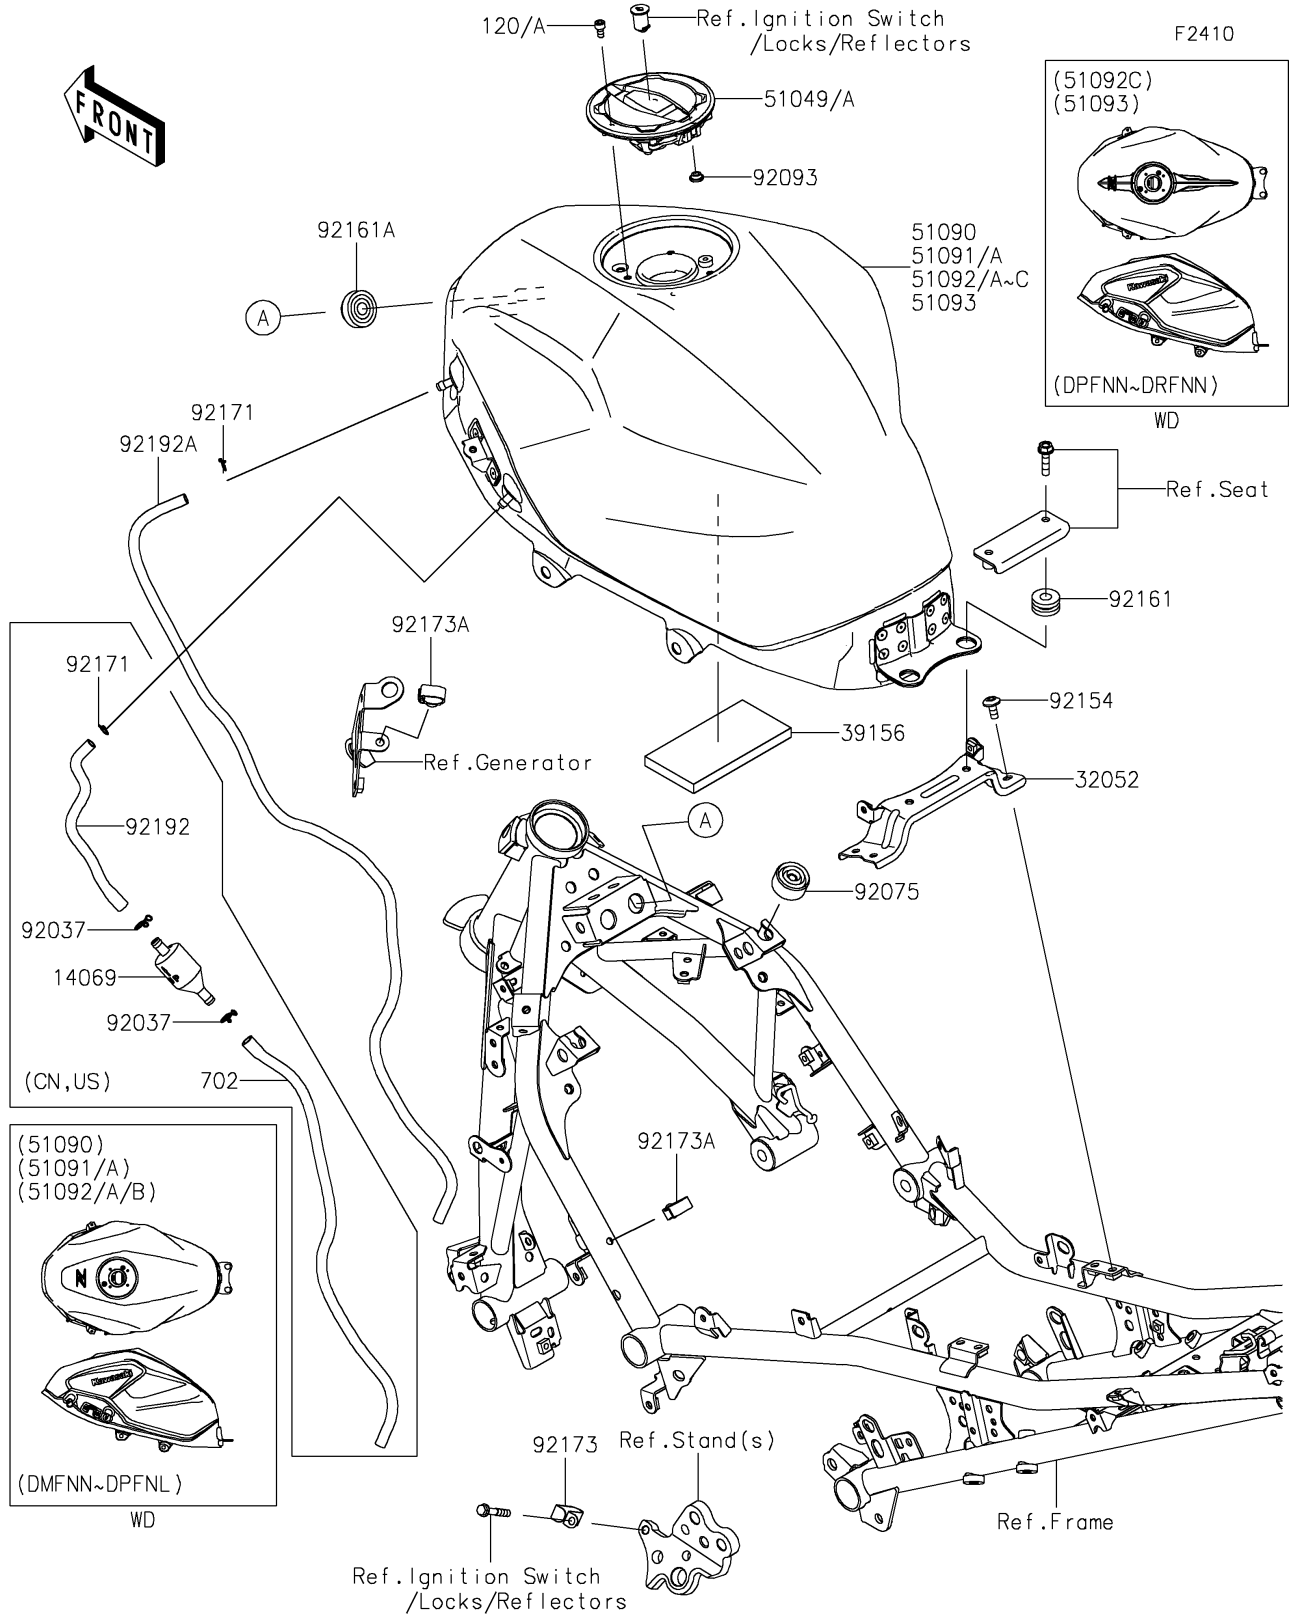

2021 Z400 PARTS DIAGRAM

Fuel Tank

2021 Z400 PARTS LIST

Fuel Tank

ITEM NAME	PART NUMBER	QUANTITY
BRACKET-TANK (Ref # 32052)	32052-0809	1
PAD,60X120X10 (Ref # 39156)	39156-2388	1
CAP-TANK (Ref # 51049)	51049-0735	1
TANK-COMP-FUEL,M.S.BLACK (Ref # 51091)	51091-5061-660	1
TANK-COMP-FUEL,M.F.S.BLACK (Ref # 51091A)	51091-5061-739	1
DAMPER (Ref # 92075)	92075-015	2
SEAL,FUEL TANK CAP (Ref # 92093)	92093-1030	1
BOLT,SOCKET,6X14 (Ref # 92154)	92154-0932	4
DAMPER,10X24X12 (Ref # 92161)	92161-0927	2
DAMPER,10X32X17 (Ref # 92161A)	92161-1980	2
CLAMP (Ref # 92173)	92173-0833	1
CLAMP,HOLDER CLIP (Ref # 92173A)	92173-0868	2
TUBE,DRAIN,6X9X810 (Ref # 92192A)	92192-1860	1
BOLT-SOCKET,5X10 (Ref # 120A)	120CC0510	4