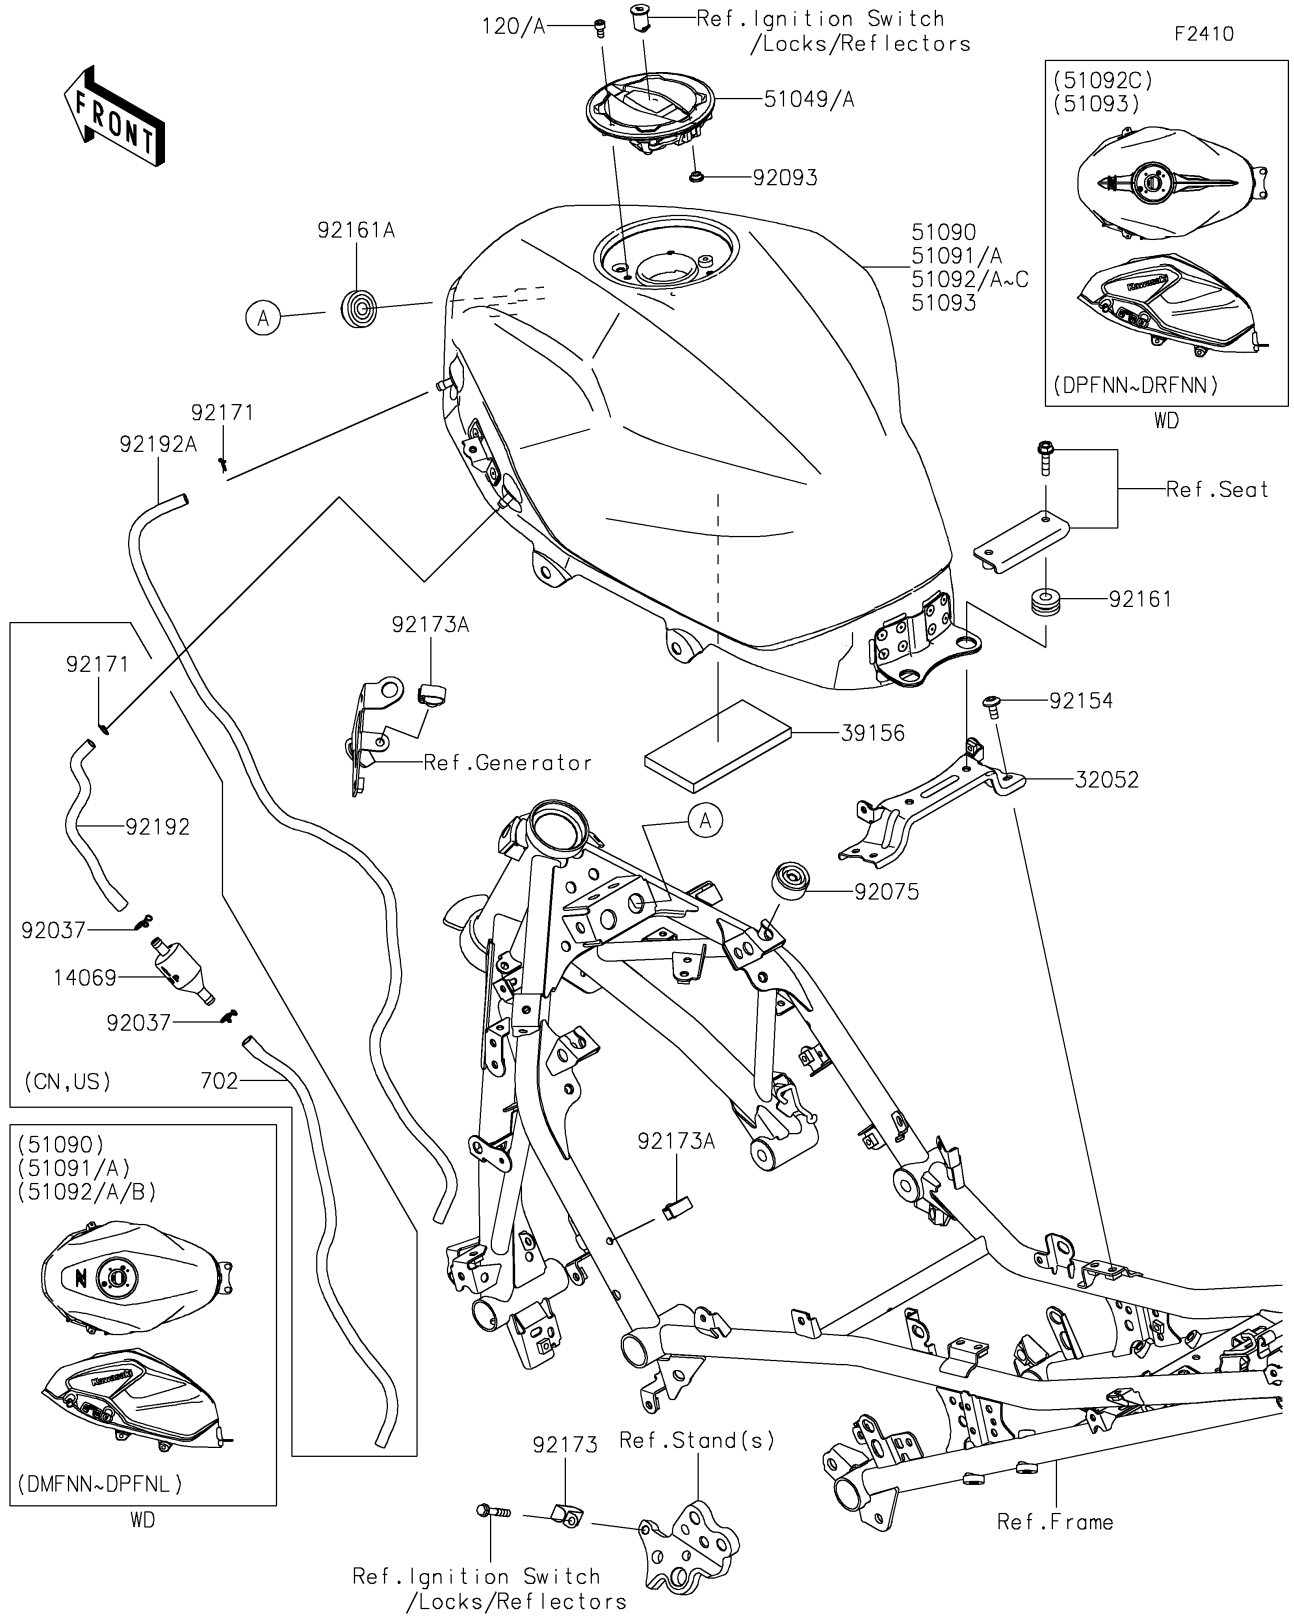

# 2021 Z400 ABS PARTS DIAGRAM

Fuel Tank

## 2021 Z400 ABS PARTS LIST

### Fuel Tank

ITEM NAME	PART NUMBER	QUANTITY
BRACKET-TANK (Ref # 32052)	32052-0809	1
PAD,60X120X10 (Ref # 39156)	39156-2388	1
CAP-TANK (Ref # 51049)	51049-0735	1
TANK-COMP-FUEL,M.S.BLACK (Ref # 51091)	51091-5061-660	1
TANK-COMP-FUEL,M.F.S.BLACK (Ref # 51091A)	51091-5061-739	1
DAMPER (Ref # 92075)	92075-015	2
SEAL,FUEL TANK CAP (Ref # 92093)	92093-1030	1
BOLT,SOCKET,6X14 (Ref # 92154)	92154-0932	4
DAMPER,10X24X12 (Ref # 92161)	92161-0927	2
DAMPER,10X32X17 (Ref # 92161A)	92161-1980	2
CLAMP (Ref # 92173)	92173-0833	1
CLAMP,HOLDER CLIP (Ref # 92173A)	92173-0868	2
TUBE,DRAIN,6X9X810 (Ref # 92192A)	92192-1860	1
BOLT-SOCKET,5X10 (Ref # 120A)	120CC0510	4