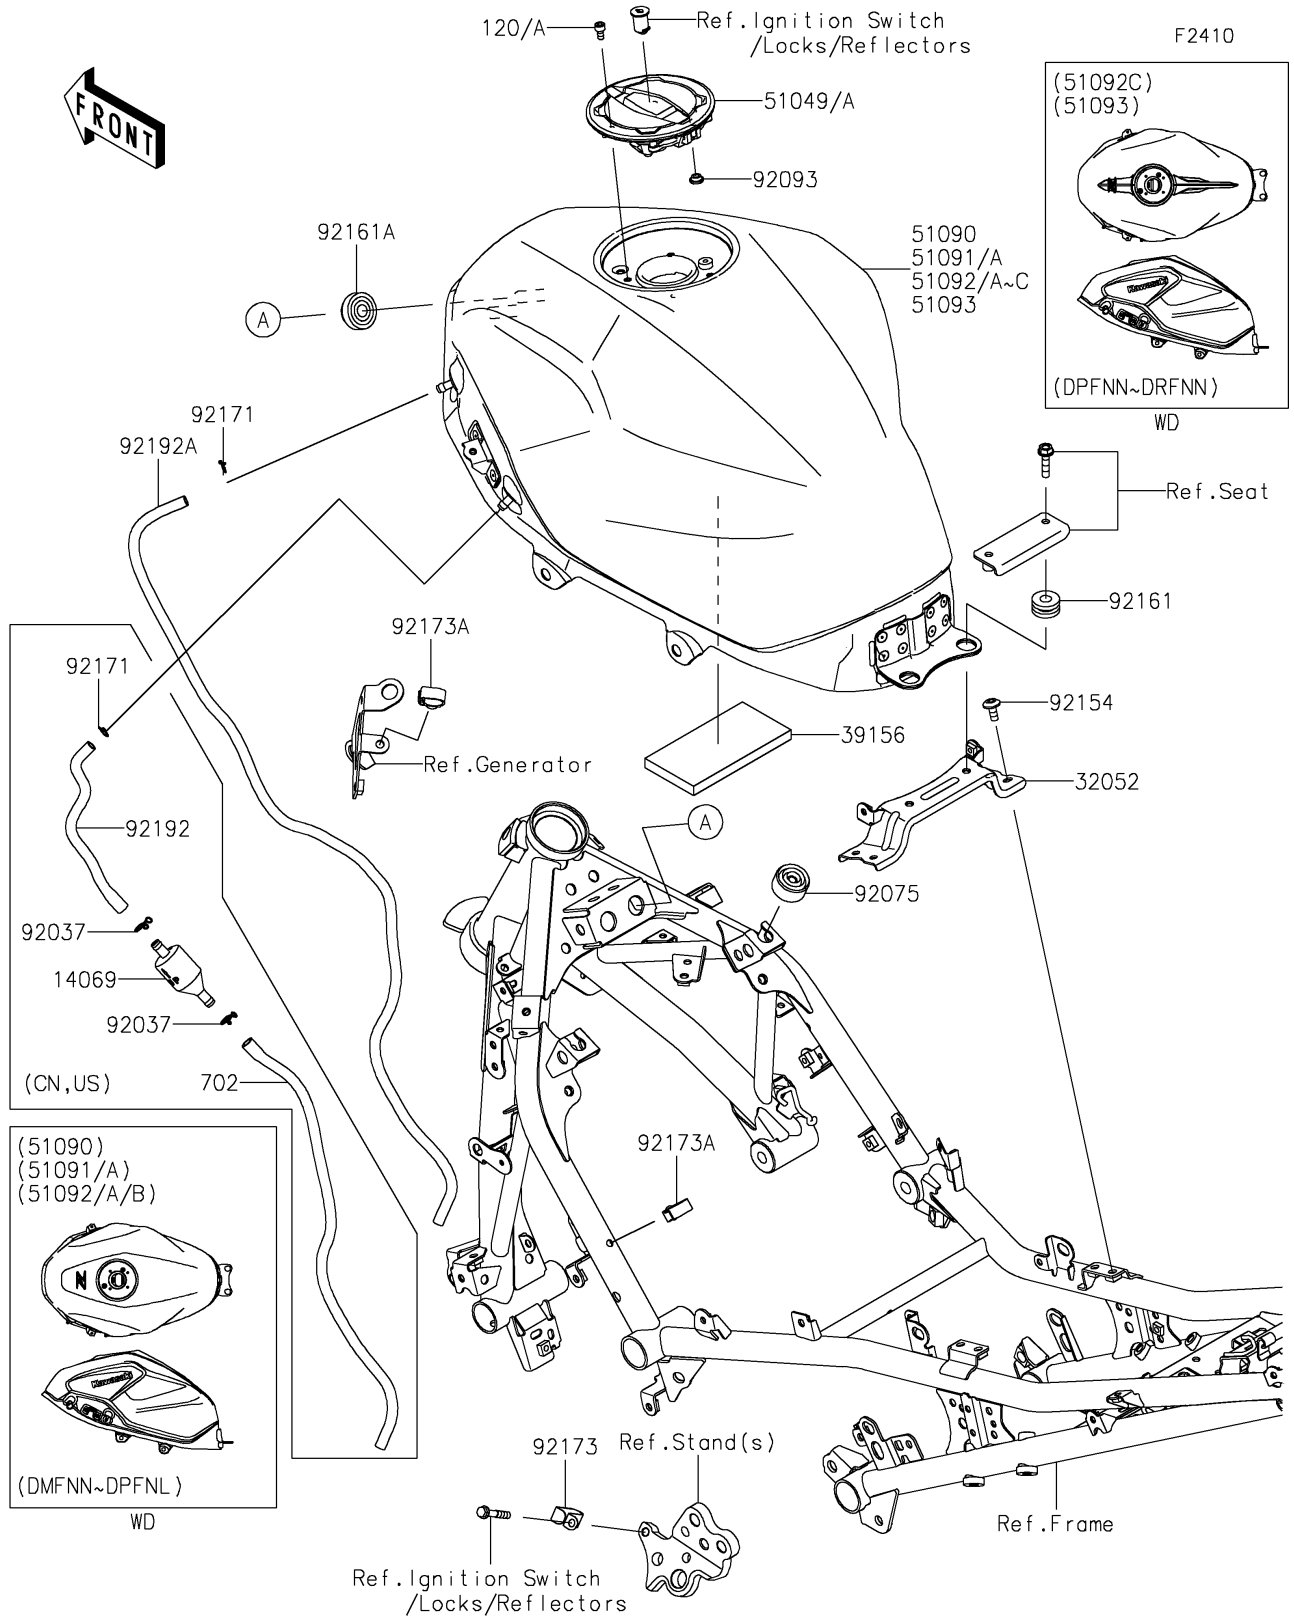

2021 Z400 ABS PARTS DIAGRAM

Fuel Tank

2021 Z400 ABS PARTS LIST

Fuel Tank

ITEM NAME	PART NUMBER	QUANTITY
BRACKET-TANK (Ref # 32052)	32052-0809	1
PAD,60X120X10 (Ref # 39156)	39156-2388	1
CAP-TANK (Ref # 51049)	51049-0735	1
TANK-COMP-FUEL,M.S.BLACK (Ref # 51091)	51091-5061-660	1
TANK-COMP-FUEL,M.F.S.BLACK (Ref # 51091A)	51091-5061-739	1
DAMPER (Ref # 92075)	92075-015	2
SEAL,FUEL TANK CAP (Ref # 92093)	92093-1030	1
BOLT,SOCKET,6X14 (Ref # 92154)	92154-0932	4
DAMPER,10X24X12 (Ref # 92161)	92161-0927	2
DAMPER,10X32X17 (Ref # 92161A)	92161-1980	2
CLAMP (Ref # 92173)	92173-0833	1
CLAMP,HOLDER CLIP (Ref # 92173A)	92173-0868	2
TUBE,DRAIN,6X9X810 (Ref # 92192A)	92192-1860	1
BOLT-SOCKET,5X10 (Ref # 120A)	120CC0510	4