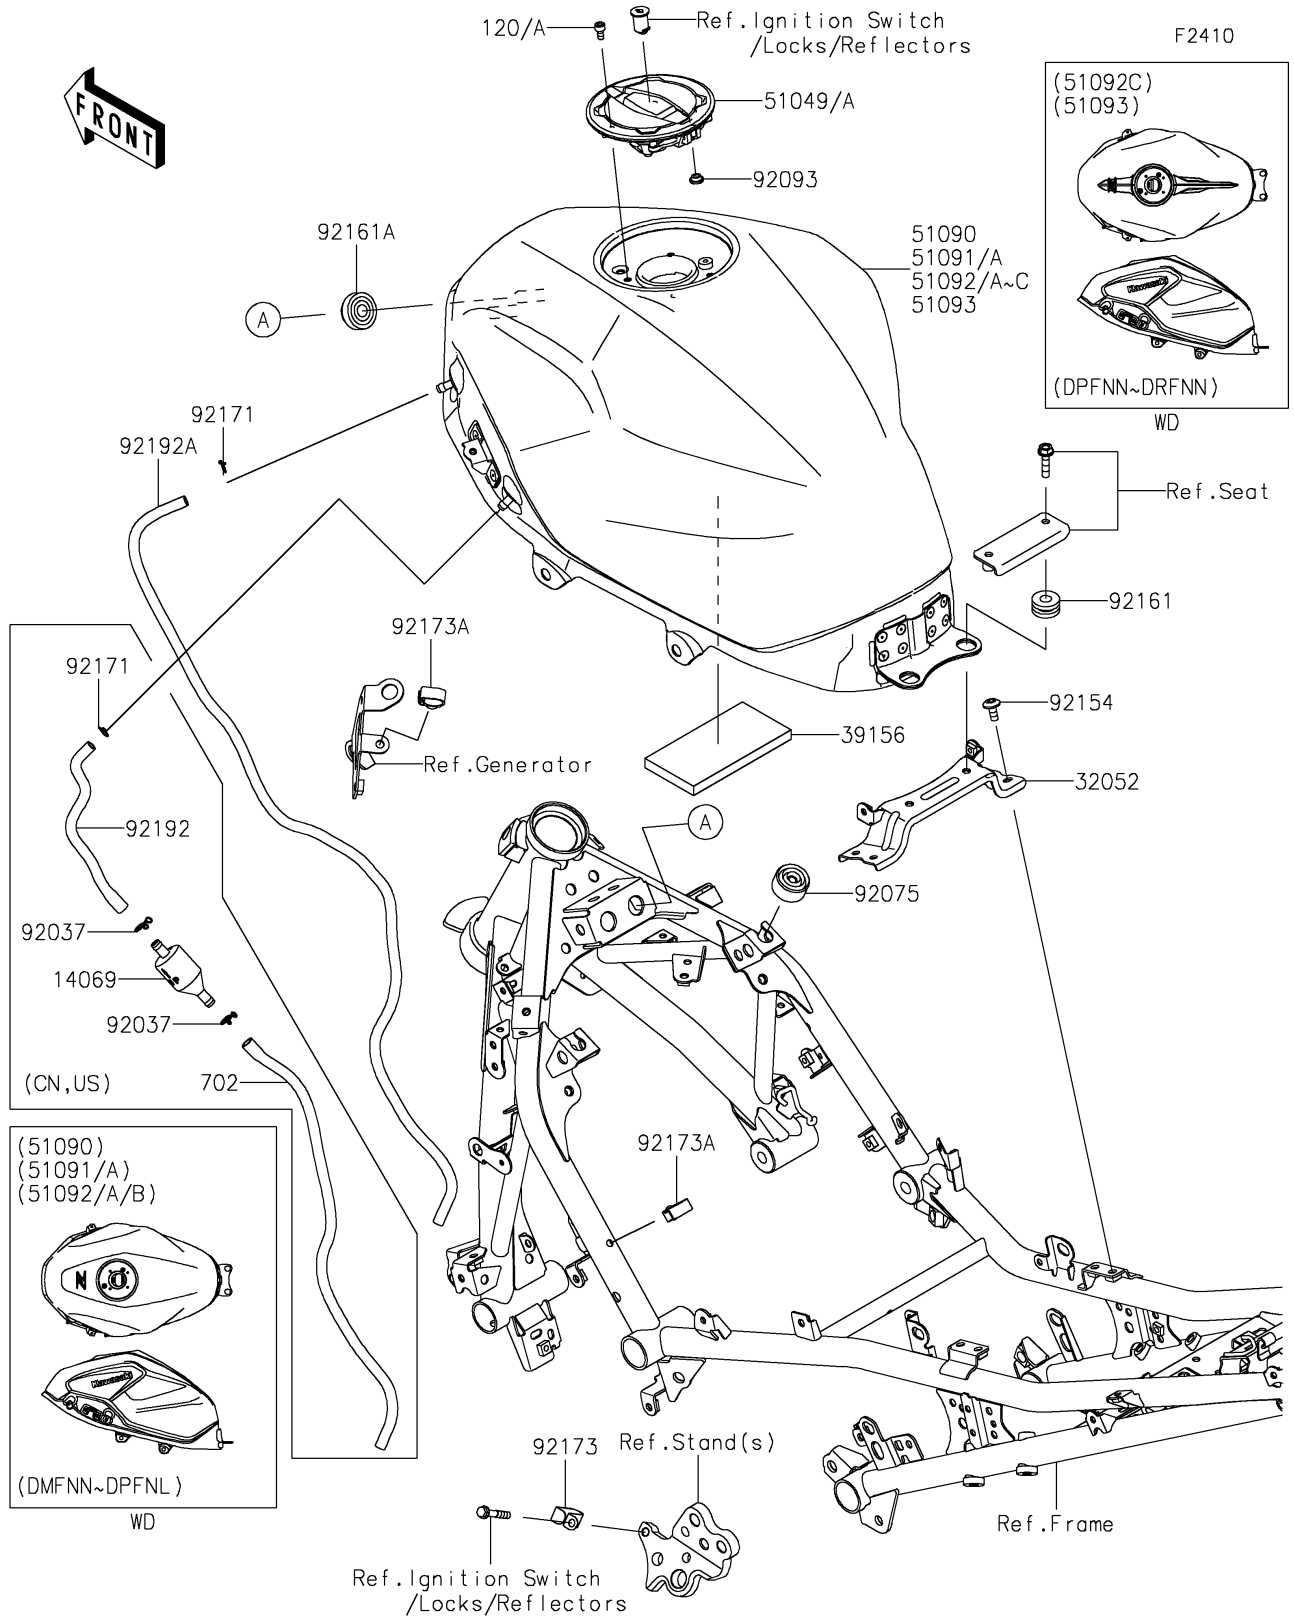

2023 Z400 ABS PARTS DIAGRAM

Fuel Tank

2023 Z400 ABS PARTS LIST

Fuel Tank

ITEM NAME	PART NUMBER	QUANTITY
BRACKET-TANK (Ref # 32052)	32052-0809	1
PAD,60X120X10 (Ref # 39156)	39156-2388	1
CAP-TANK,FUEL (Ref # 51049A)	51049-0756	1
TANK-COMP-FUEL,M.S.BLACK (Ref # 51092A)	51092-5162-660	1
TANK-COMP-FUEL,C.L.GREEN (Ref # 51092B)	51092-5242-51P	1
TANK-COMP-FUEL,M.M.G.GRAY (Ref # 51092C)	51092-5308-68P	1
DAMPER (Ref # 92075)	92075-015	2
SEAL,FUEL TANK CAP (Ref # 92093)	92093-1030	1
BOLT,SOCKET,6X14 (Ref # 92154)	92154-0932	4
DAMPER,10X24X12 (Ref # 92161)	92161-0927	2
DAMPER,10X32X17 (Ref # 92161A)	92161-1980	2
CLAMP (Ref # 92173)	92173-0833	1
CLAMP,HOLDER CLIP (Ref # 92173A)	92173-0868	2
TUBE,DRAIN,6X9X810 (Ref # 92192A)	92192-1860	1
BOLT-SOCKET,5X12 (Ref # 120)	120CA0512	4