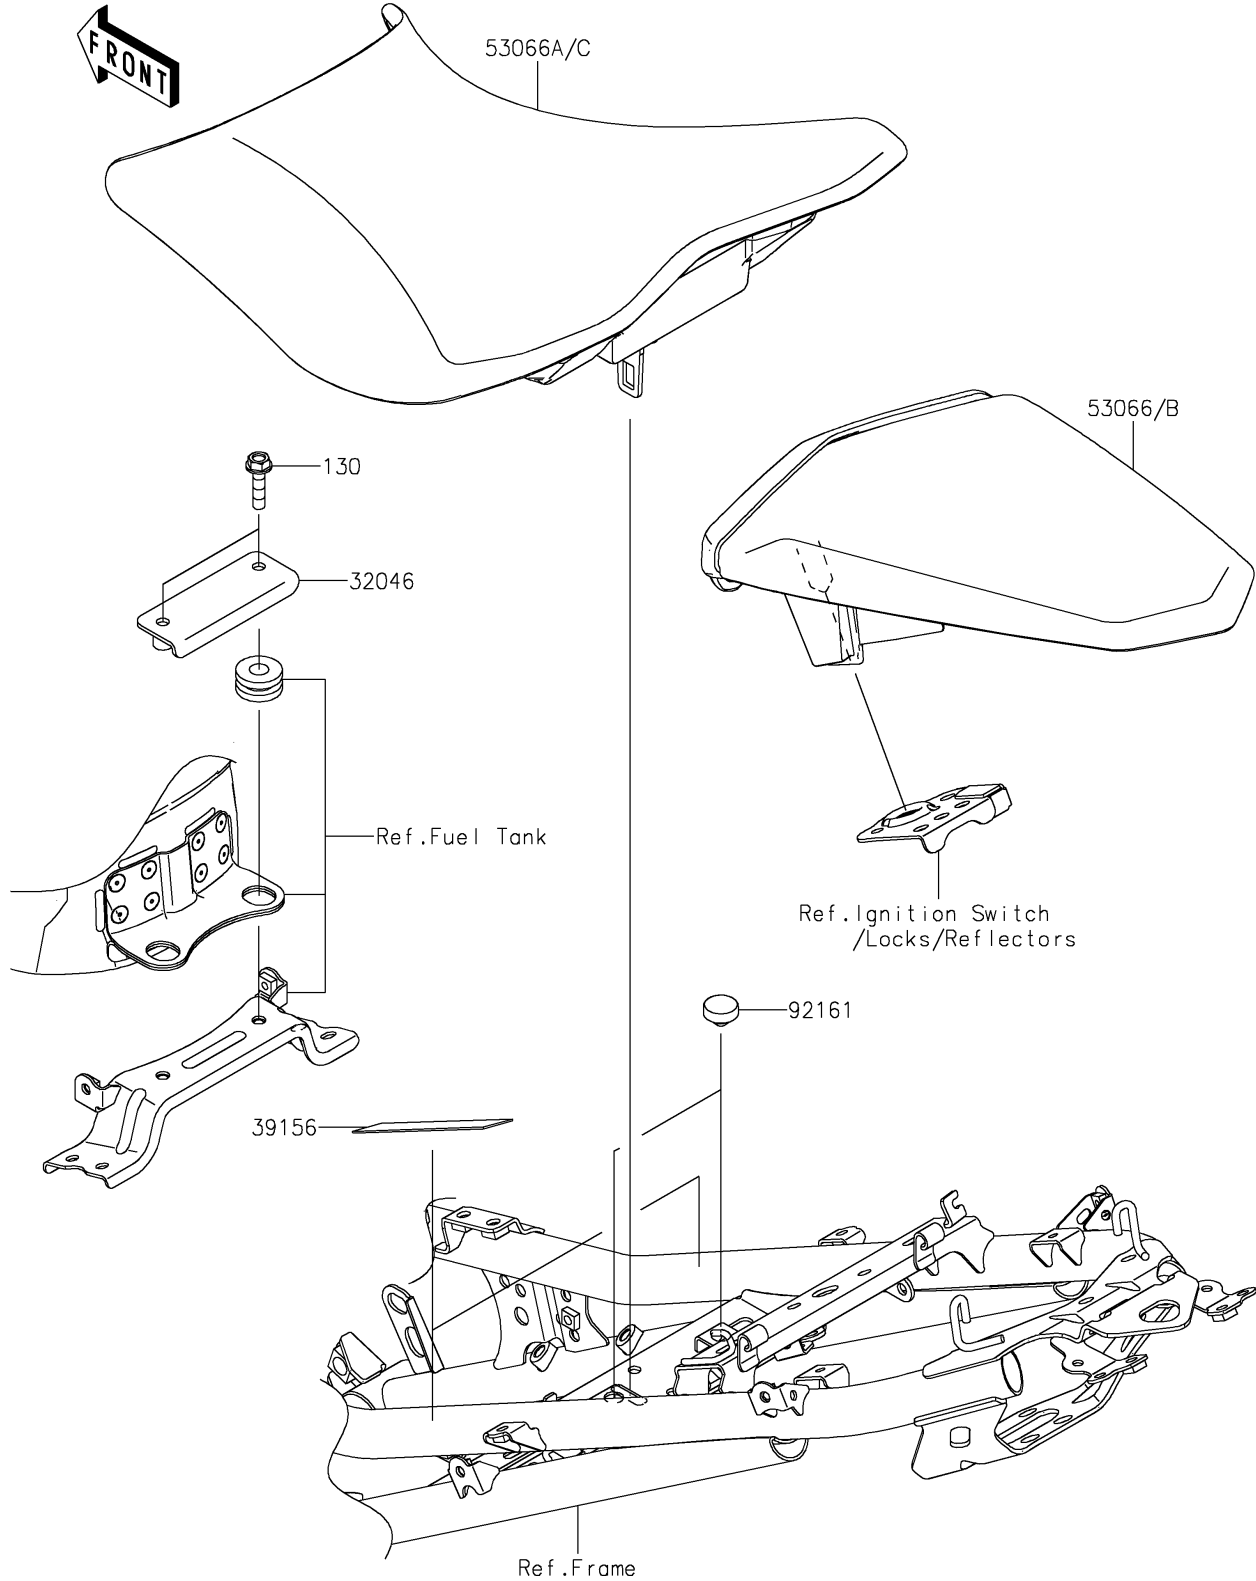

2021 Z400 ABS PARTS DIAGRAM

Seat

F2510

2021 Z400 ABS PARTS LIST

Seat

ITEM NAME	PART NUMBER	QUANTITY
BRACKET-SEAT (Ref # 32046)	32046-0423	1
PAD,35X75X1 (Ref # 39156)	39156-2383	2
SEAT-ASSY,RR,BLACK+BLK (Ref # 53066B)	53066-0800-12Y	1
SEAT-ASSY,FR,BLACK (Ref # 53066C)	53066-0801-MA	1
DAMPER,9.5X18X6 (Ref # 92161)	92161-1473	2
BOLT-FLANGED,6X25 (Ref # 130)	130CC0625	2