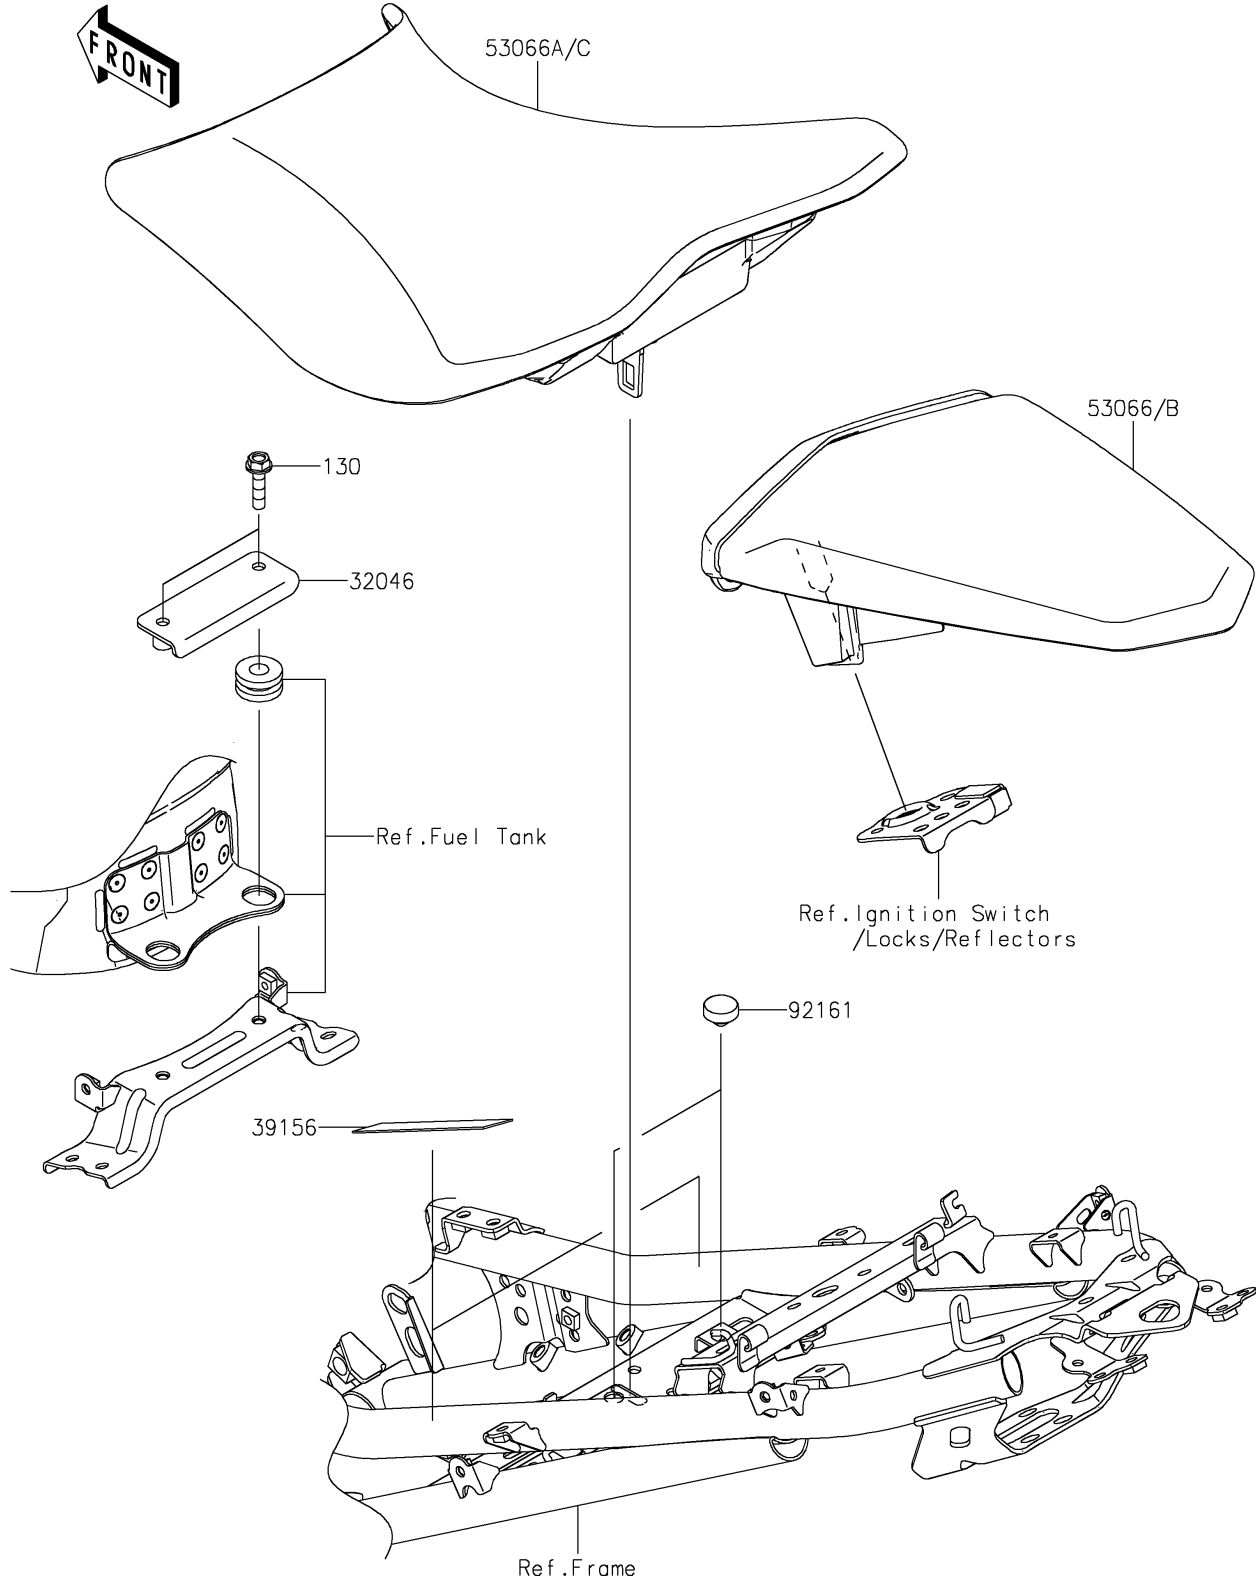

# 2022 Z400 ABS PARTS DIAGRAM

Seat

F2510

## 2022 Z400 ABS PARTS LIST

### Seat

ITEM NAME	PART NUMBER	QUANTITY
BRACKET-SEAT (Ref # 32046)	32046-0423	1
PAD,35X75X1 (Ref # 39156)	39156-2383	2
SEAT-ASSY,RR,BLACK+BLK (Ref # 53066B)	53066-0800-12Y	1
SEAT-ASSY,FR,BLACK (Ref # 53066C)	53066-0801-MA	1
DAMPER,9.5X18X6 (Ref # 92161)	92161-1473	2
BOLT-FLANGED,6X25 (Ref # 130)	130CC0625	2