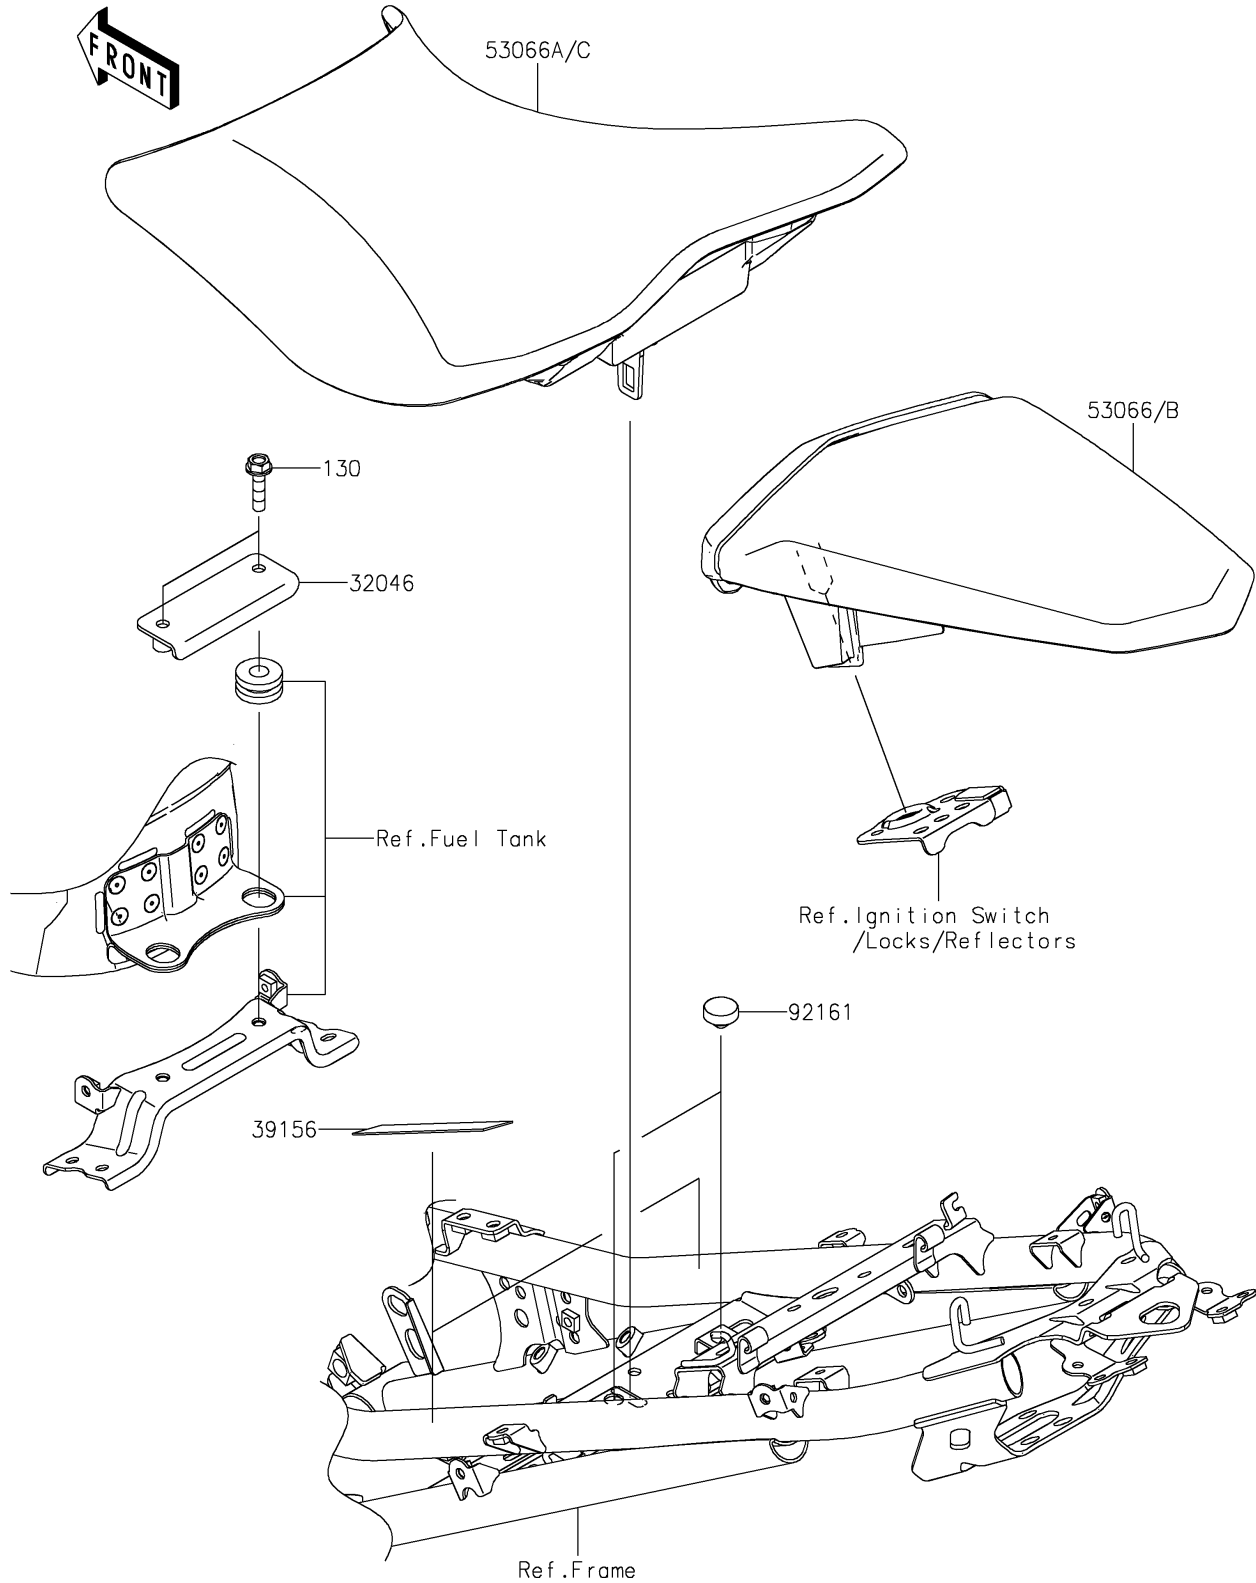

2023 Z400 ABS PARTS DIAGRAM

Seat

F2510

2023 Z400 ABS PARTS LIST

Seat

ITEM NAME	PART NUMBER	QUANTITY
BRACKET-SEAT (Ref # 32046)	32046-0423	1
PAD,35X75X1 (Ref # 39156)	39156-2383	2
SEAT-ASSY,RR,BLACK+BLK (Ref # 53066B)	53066-0800-12Y	1
SEAT-ASSY,FR,BLACK (Ref # 53066C)	53066-0801-MA	1
DAMPER,9.5X18X6 (Ref # 92161)	92161-1473	2
BOLT-FLANGED,6X25 (Ref # 130)	130CC0625	2