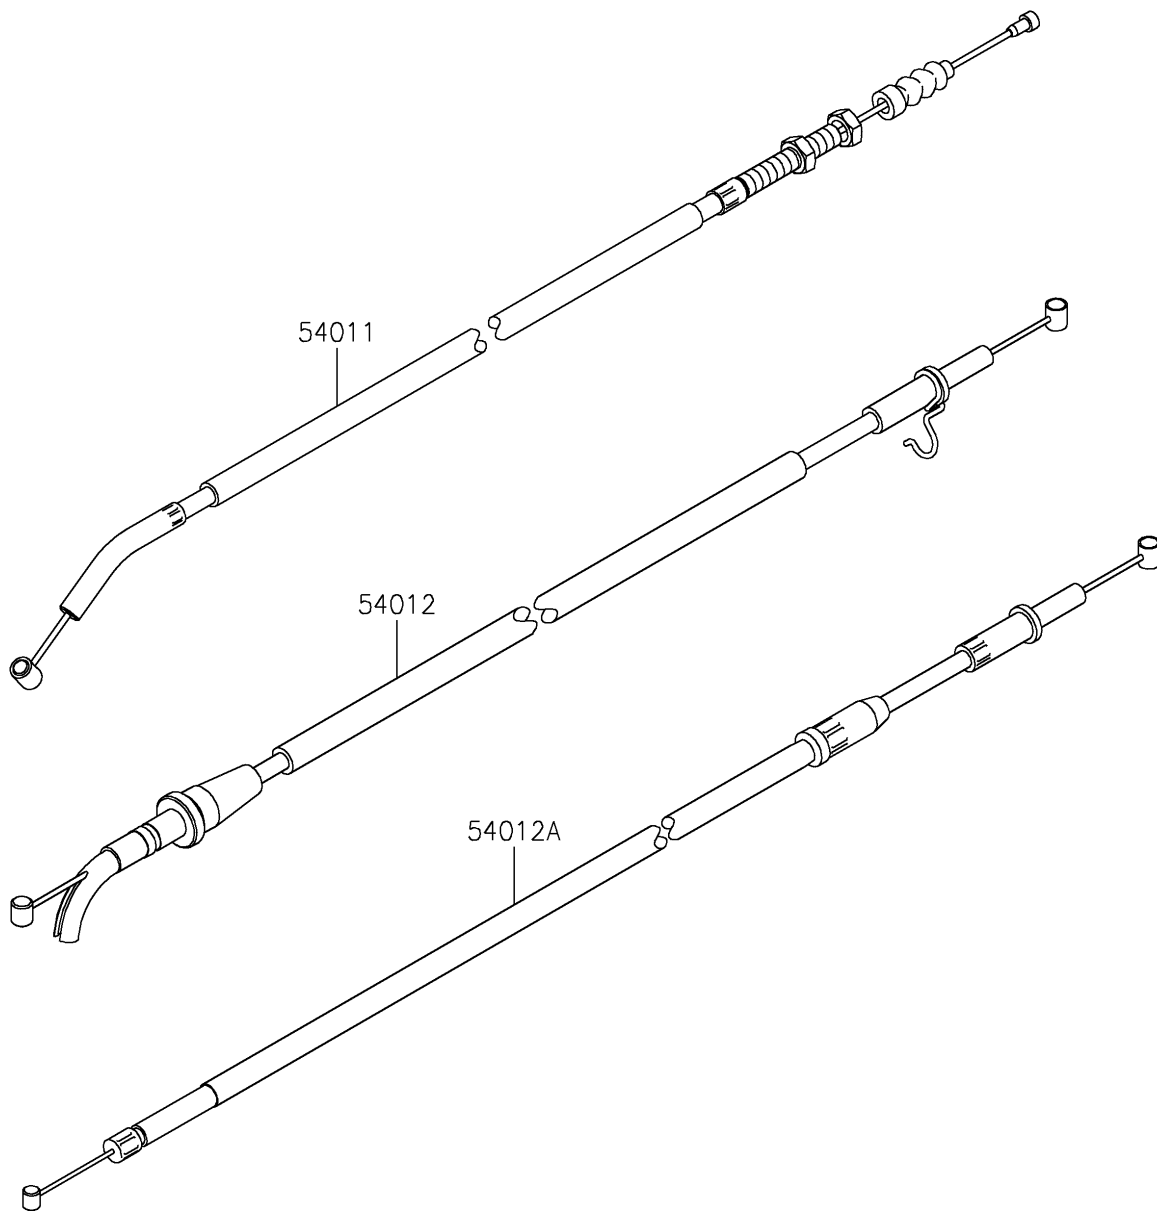

# 2021 Z400 PARTS DIAGRAM

Cables

F2540

## 2021 Z400 PARTS LIST

### Cables

ITEM NAME	PART NUMBER	QUANTITY
CABLE-CLUTCH (Ref # 54011)	54011-0640	1
CABLE-THROTTLE,OPEN (Ref # 54012)	54012-0672	1
CABLE-THROTTLE,CLOSE (Ref # 54012A)	54012-0673	1