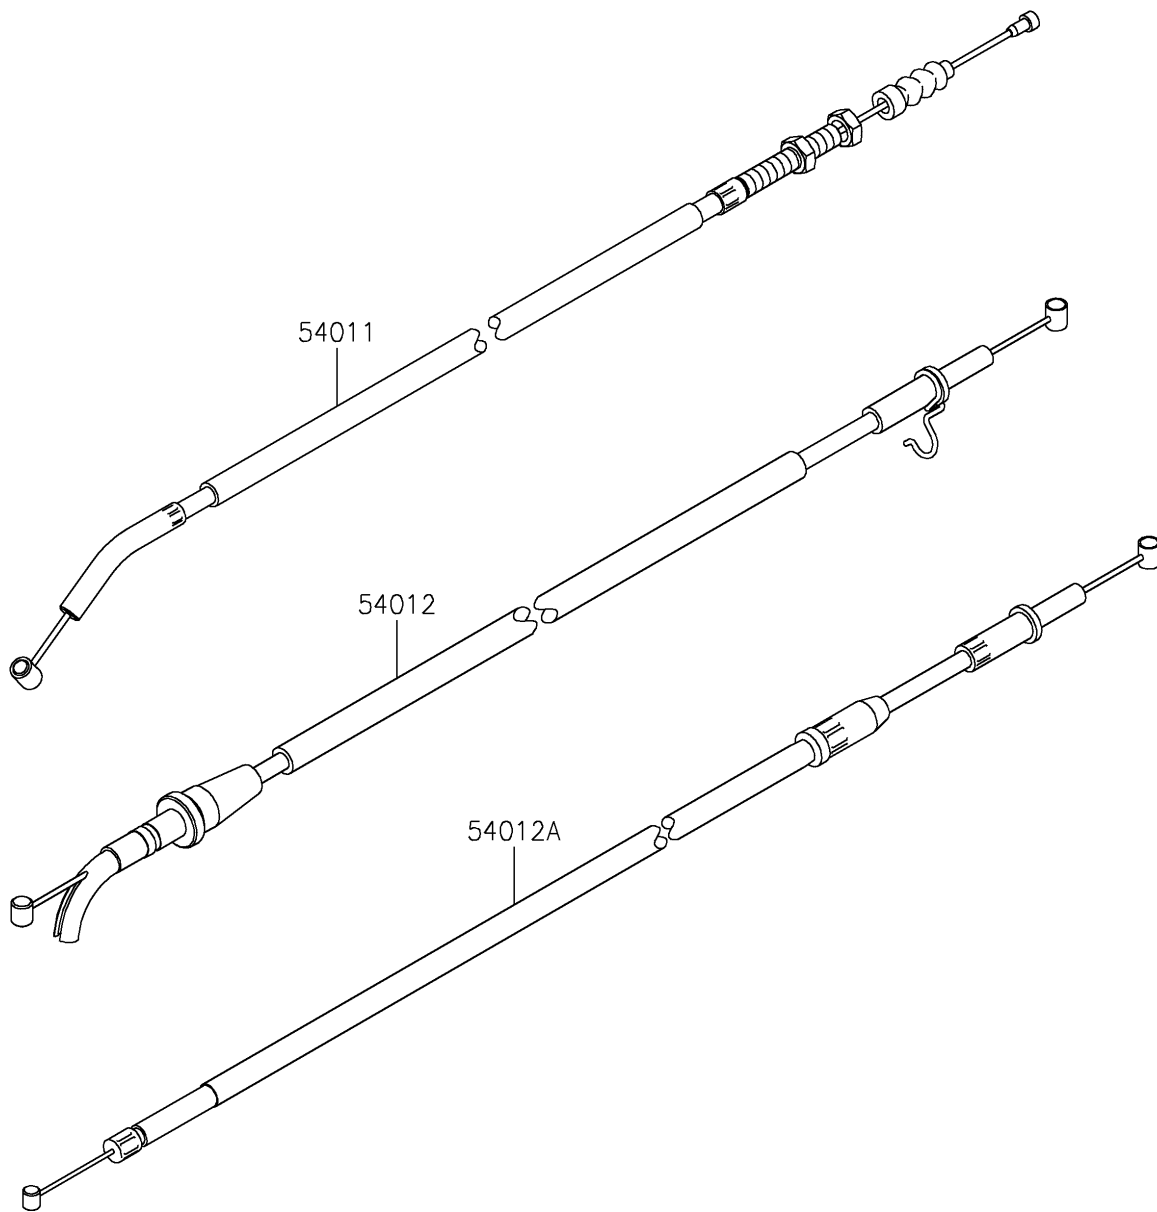

2022 Z400 PARTS DIAGRAM

Cables

F2540

2022 Z400 PARTS LIST

Cables

ITEM NAME	PART NUMBER	QUANTITY
CABLE-CLUTCH (Ref # 54011)	54011-0640	1
CABLE-THROTTLE,OPEN (Ref # 54012)	54012-0672	1
CABLE-THROTTLE,CLOSE (Ref # 54012A)	54012-0673	1