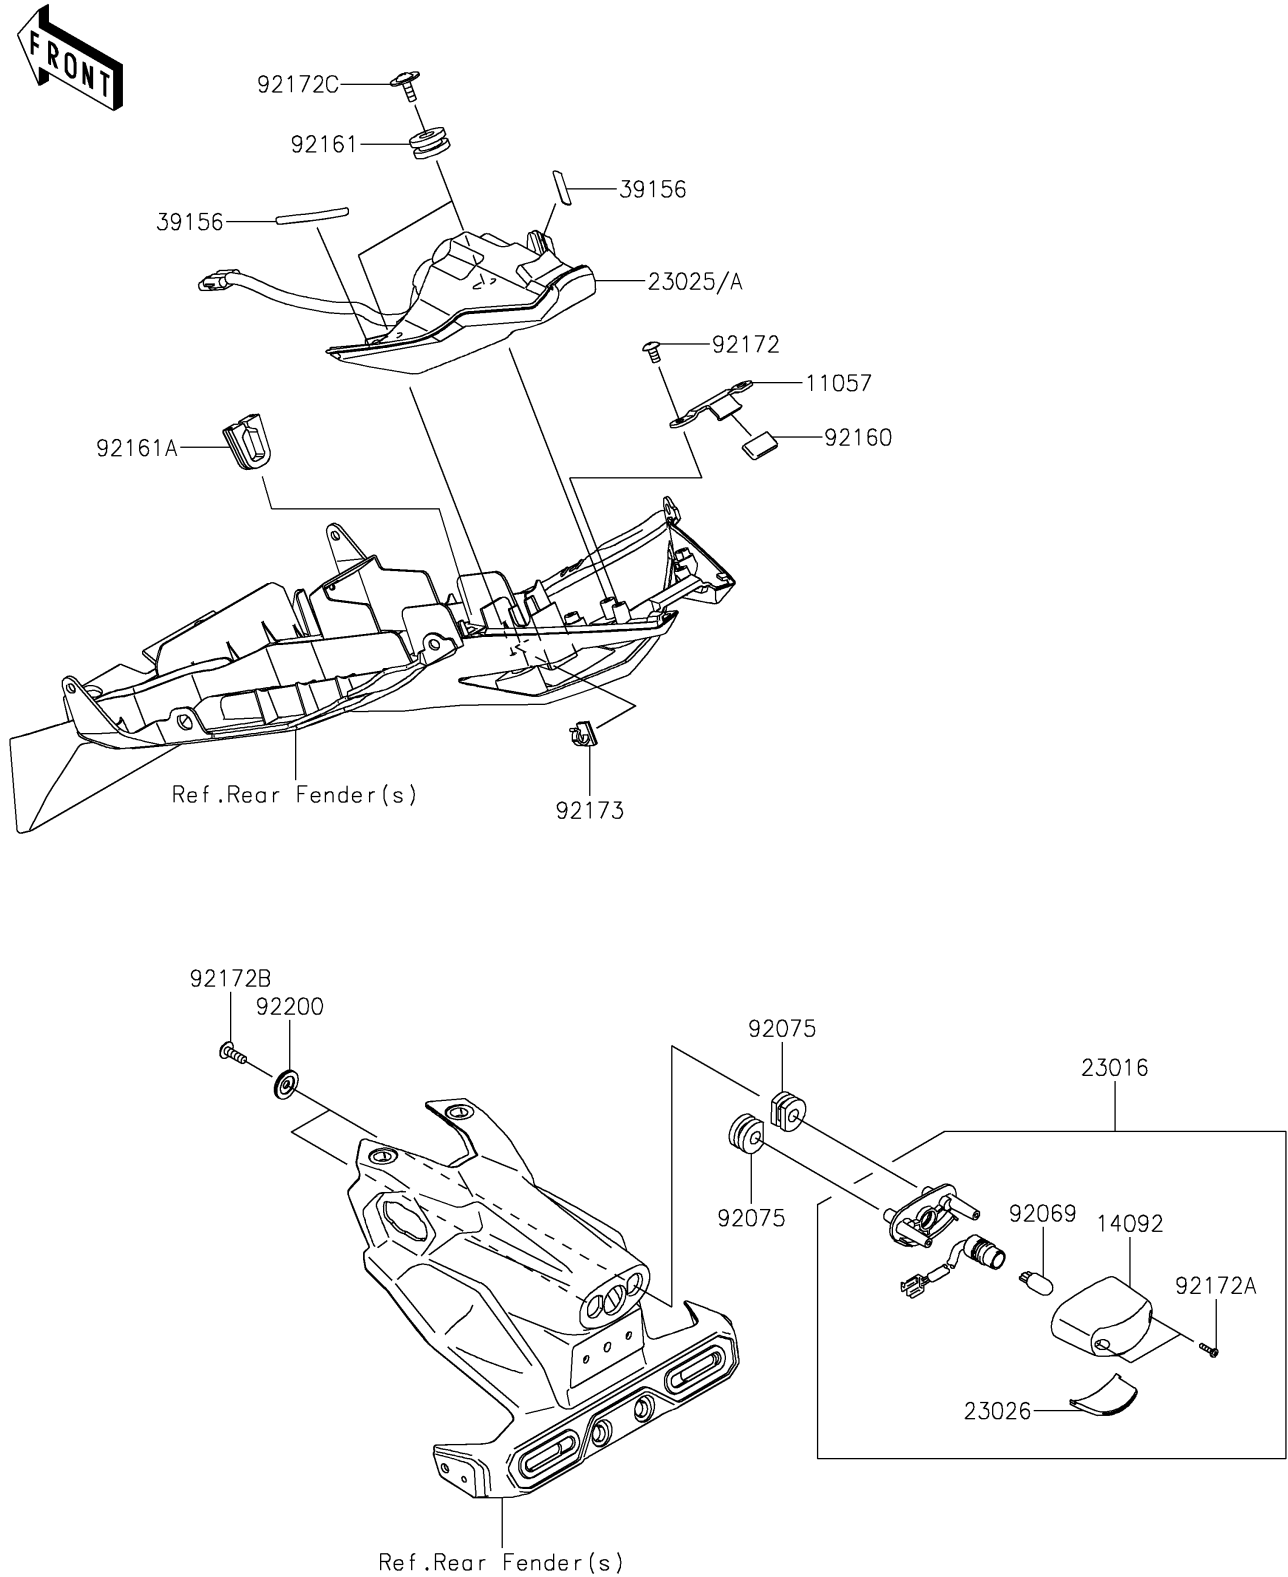

# 2021 Z400 ABS PARTS DIAGRAM

Taillight(s)

F2720

## 2021 Z400 ABS PARTS LIST

### Taillight(s)

ITEM NAME	PART NUMBER	QUANTITY
BRACKET (Ref # 11057)	11057-1214	1
COVER,LICENSE LAMP (Ref # 14092)	14092-0001	1
LAMP-ASSY,LICENCE (Ref # 23016)	23016-0657	1
LAMP-TAIL,LED (Ref # 23025)	23025-0385	1
LENS,LICENCE LAMP (Ref # 23026)	23026-0035	1
PAD,6X50 (Ref # 39156)	39156-2421	2
BULB,12V 5W (Ref # 92069)	92069-1016	1
DAMPER (Ref # 92075)	92075-1870	2
DAMPER (Ref # 92160)	92160-1190	1
DAMPER (Ref # 92161)	92161-0163	2
DAMPER,RR FENDER (Ref # 92161A)	92161-1984	1
SCREW,TAPPING,5X10 (Ref # 92172)	92172-0262	2
SCREW,TAPPING,2.9X13 (Ref # 92172A)	92172-0343	2
SCREW,TAPPING,5X16 (Ref # 92172B)	92172-0427	2
SCREW,5X16 (Ref # 92172C)	92172-1215	2
CLAMP,CLIP (Ref # 92173)	92173-1783	1
WASHER,5.5X20X2 (Ref # 92200)	92200-1971	2