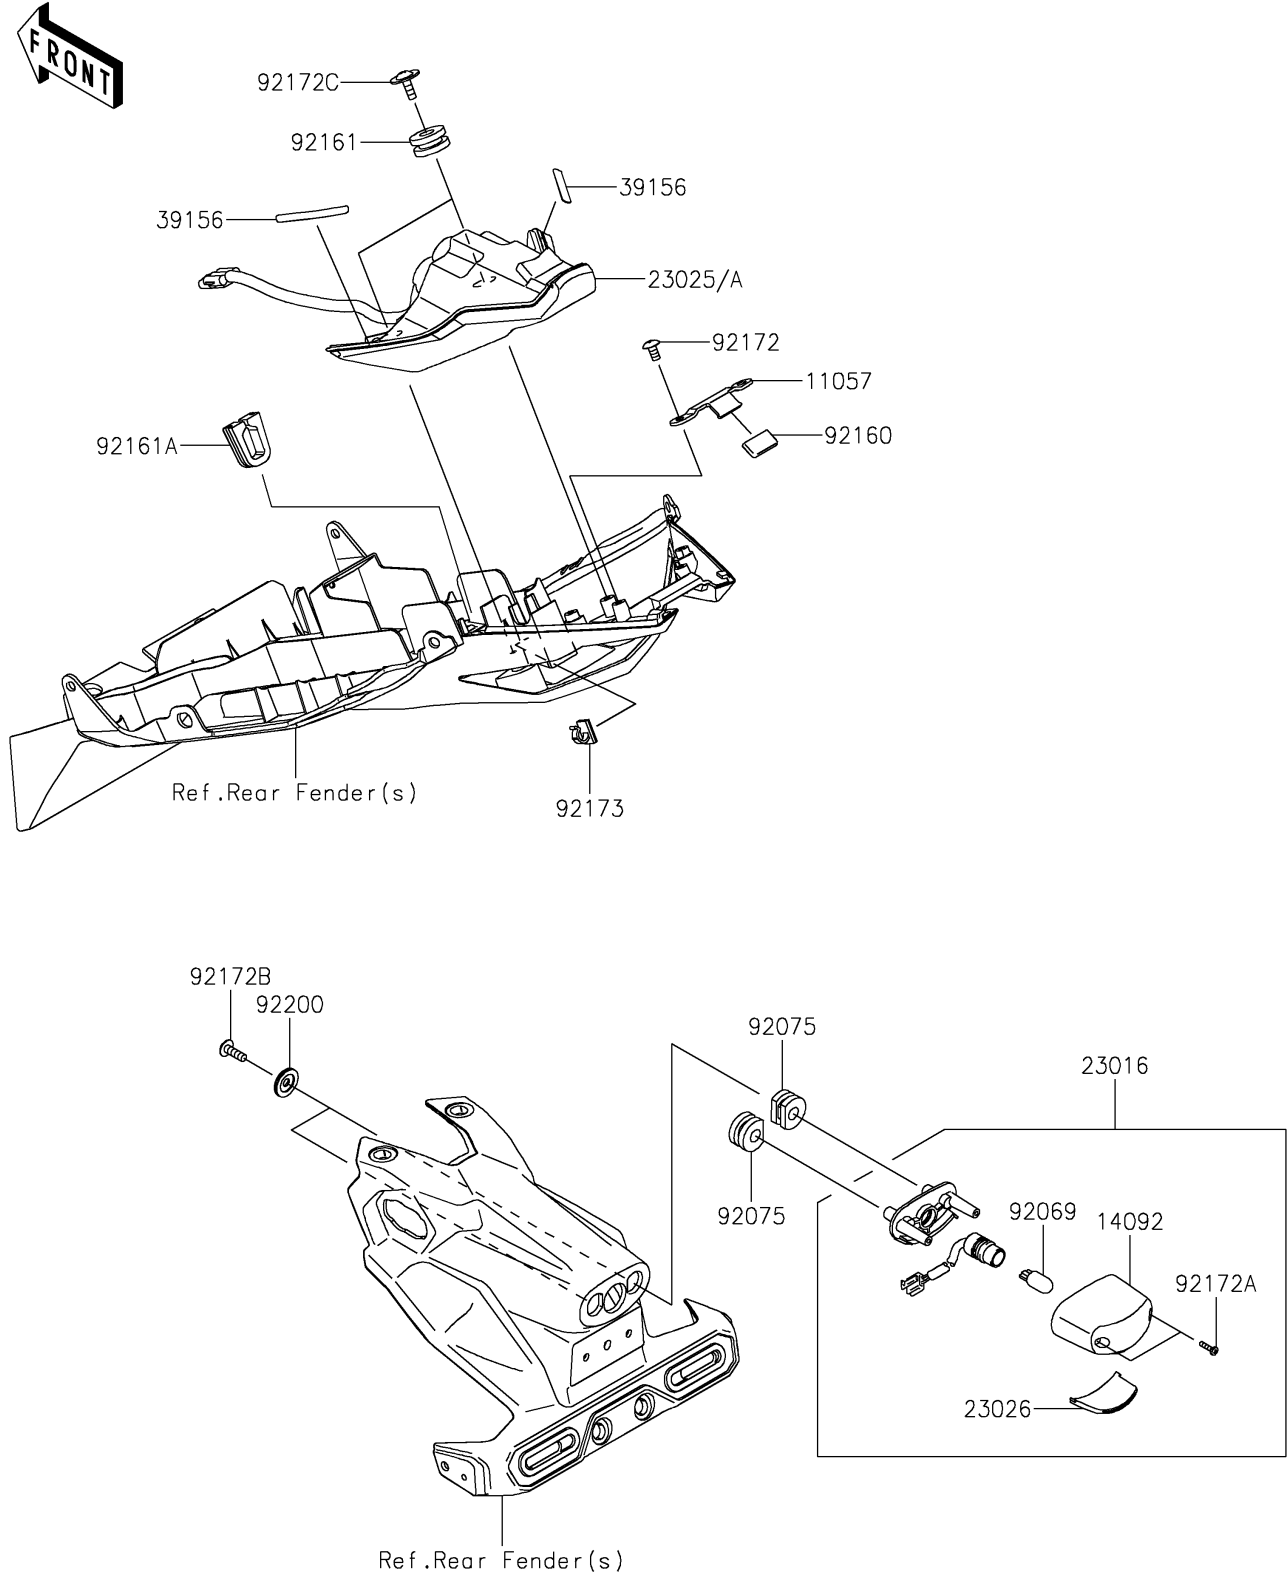

# 2022 Z400 PARTS DIAGRAM

Taillight(s)

F2720

## 2022 Z400 PARTS LIST

Taillight(s)

ITEM NAME	PART NUMBER	QUANTITY
BRACKET (Ref # 11057)	11057-1214	1
COVER,LICENSE LAMP (Ref # 14092)	14092-0001	1
LAMP-ASSY,LICENCE (Ref # 23016)	23016-0657	1
LAMP-TAIL,LED (Ref # 23025A)	23025-0400	1
LENS,LICENCE LAMP (Ref # 23026)	23026-0035	1
PAD,6X50 (Ref # 39156)	39156-2421	2
BULB,12V 5W (Ref # 92069)	92069-1016	1
DAMPER (Ref # 92075)	92075-1870	2
DAMPER (Ref # 92160)	92160-1190	1
DAMPER (Ref # 92161)	92161-0163	2
DAMPER,RR FENDER (Ref # 92161A)	92161-1984	1
SCREW,TAPPING,5X10 (Ref # 92172)	92172-0262	2
SCREW,TAPPING,2.9X13 (Ref # 92172A)	92172-0343	2
SCREW,TAPPING,5X16 (Ref # 92172B)	92172-0427	2
SCREW,5X16 (Ref # 92172C)	92172-1215	2
CLAMP,CLIP (Ref # 92173)	92173-1783	1
WASHER,5.5X20X2 (Ref # 92200)	92200-1971	2