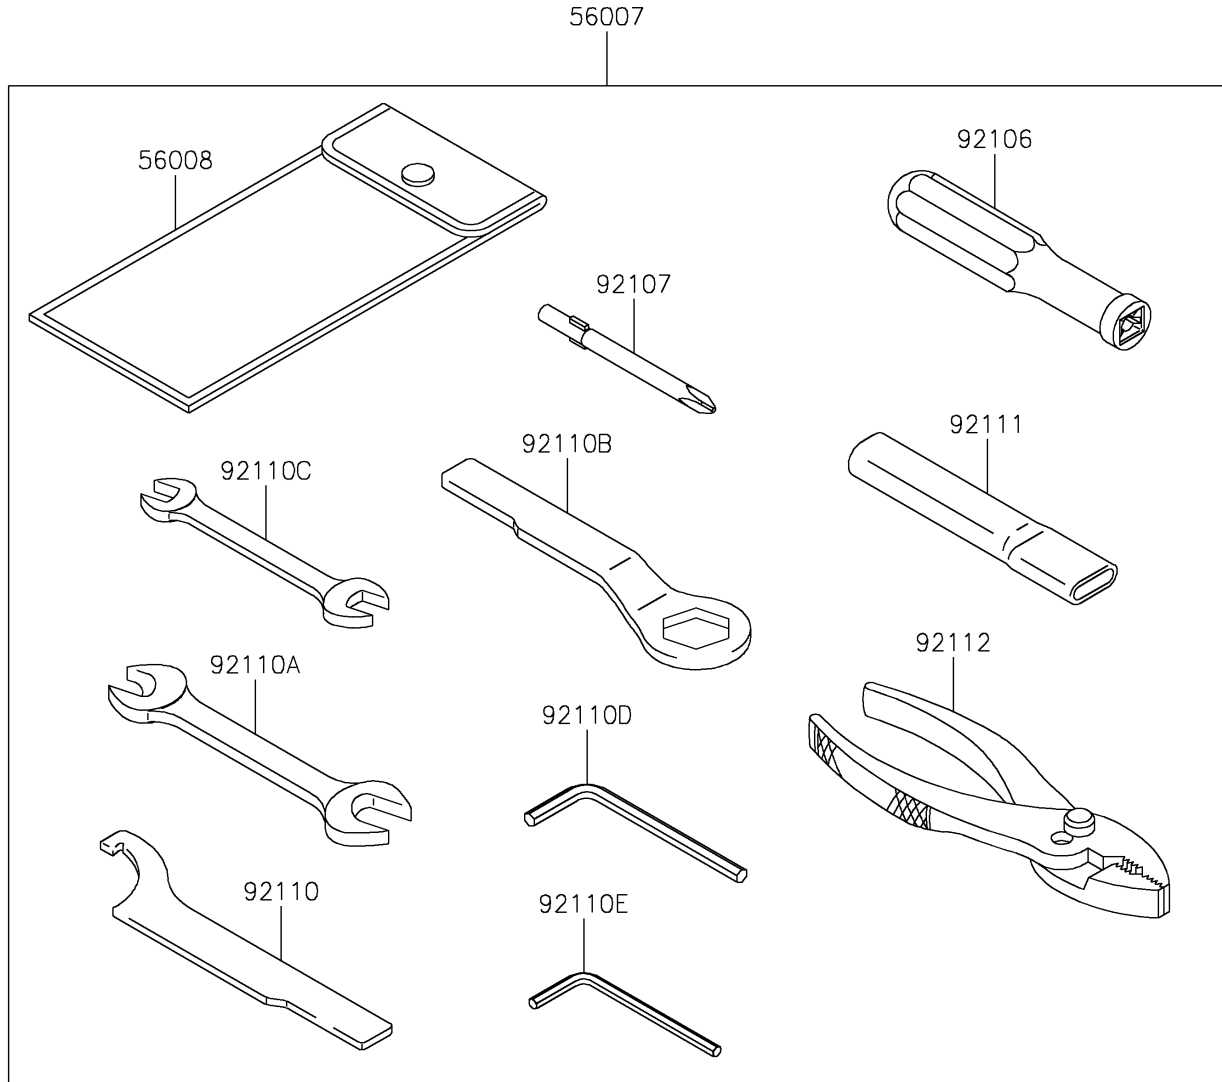

# 2021 Z400 ABS PARTS DIAGRAM

Owner's Tools(DMFNN-DNFNL)

F2810

## 2021 Z400 ABS PARTS LIST

Owner's Tools(DMFNN-DNFNL)

ITEM NAME	PART NUMBER	QUANTITY
TOOL-KIT (Ref # 56007)	56007-0107	1
BAG,TOOL (Ref # 56008)	56008-0036	1
RING-O,90MM (Ref # 92055)	92055-0955	1
GASKET-LIQUID,TB1211F,CLEAR (Ref # 92104)	92104-0004	1
GASKET-LIQUID,TB1216B,BLACK (Ref # 92104A)	92104-1064	1
GRIP-SCREW DRIVER (Ref # 92106)	92106-0004	1
TOOL-DRIVER,#2PHILLIPS (Ref # 92107)	92107-0020	1
TOOL-WRENCH,HOOK (Ref # 92110)	92110-0040	1
TOOL-WRENCH,OPEN END,14X17 (Ref # 92110A)	92110-0057	1
TOOL-WRENCH,BOX END,24MM (Ref # 92110B)	92110-0066	1
TOOL-WRENCH,OPEN END,10X12 (Ref # 92110C)	92110-0564	1
TOOL-WRENCH,ALLEN,5MM (Ref # 92110D)	92110-0566	1
TOOL-WRENCH,ALLEN,4MM (Ref # 92110E)	92110-0567	1
TOOL-BAR,WRENCH (Ref # 92111)	92111-0008	1
TOOL-PLIERS (Ref # 92112)	92112-0007	1