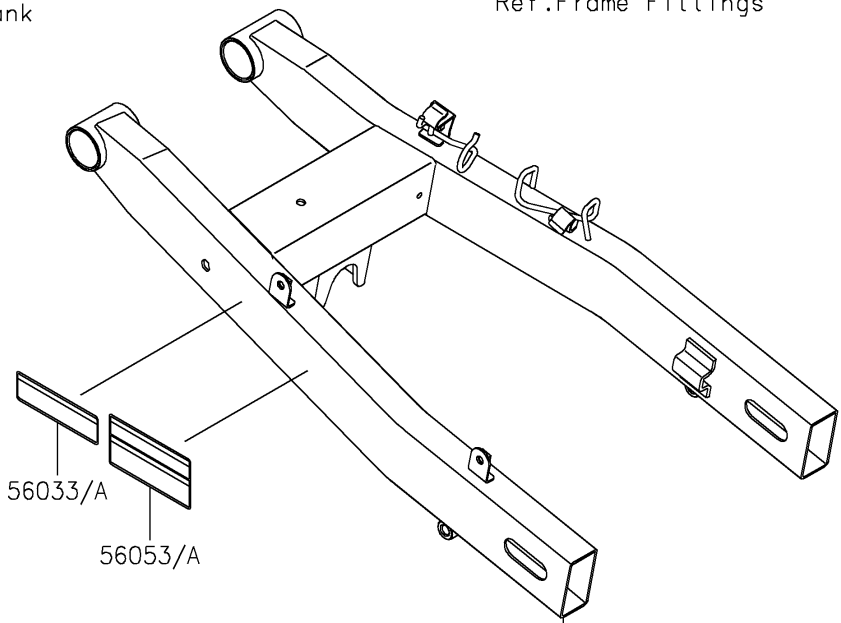

2022 Z400 PARTS DIAGRAM

Labels

F2860

Ref. Fuel Tank

Ref. Frame Fittings

56033/A

56053/A

Ref. Swingarm

2022 Z400 PARTS LIST

Labels

ITEM NAME	PART NUMBER	QUANTITY
LABEL-MANUAL,CHAIN (Ref # 56033)	56033-0850	1
LABEL-MANUAL,CHAIN (Ref # 56033A)	56033-0853	1
LABEL-SPECIFICATION,TIRE&LOAD (Ref # 56053)	56053-1580	1
LABEL-SPECIFICATION,TIRE&LOAD (Ref # 56053A)	56053-1583	1
LABEL-WARNING,EVAPO (Ref # 56071)	56071-0158	1
LABEL-CERTIFICATION (Ref # 59465)	59465-1871	1