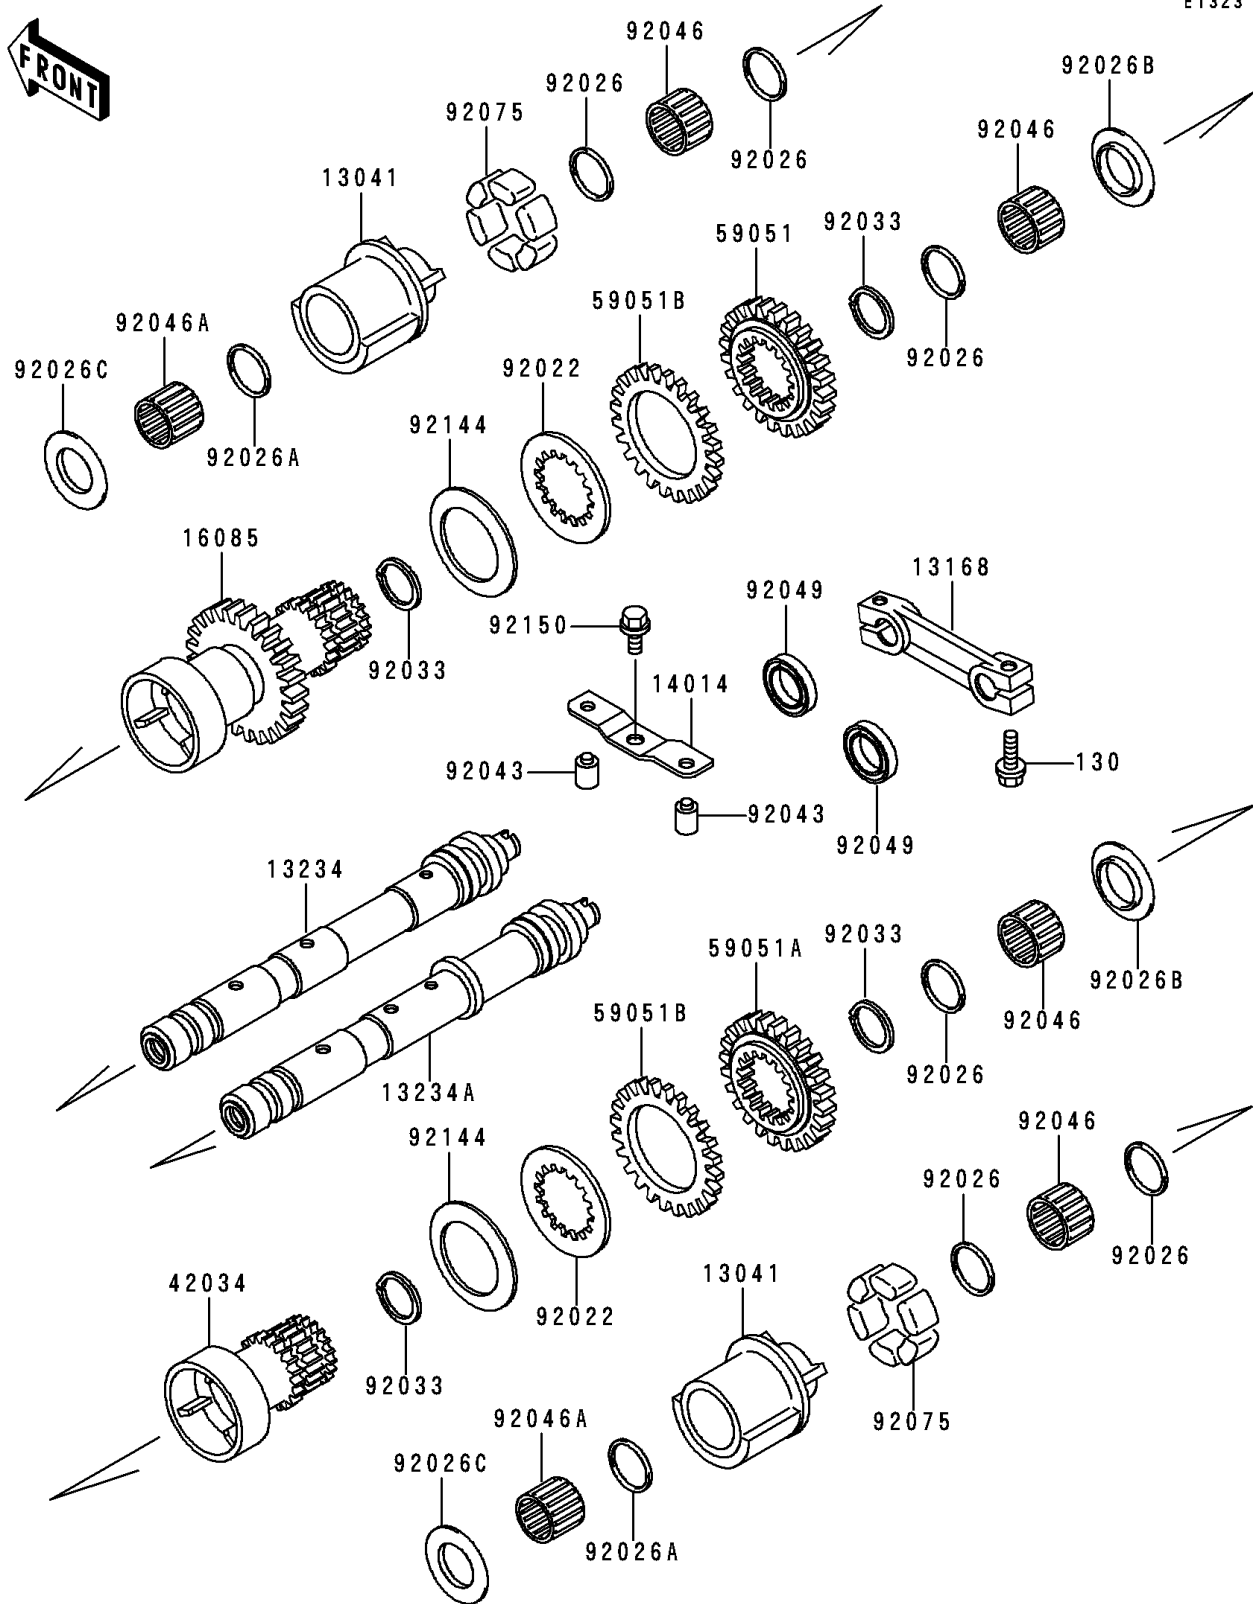

1996 Voyager XII PARTS DIAGRAM

Balancer

E1323

1996 Voyager XII PARTS LIST

Balancer

ITEM NAME	PART NUMBER	QUANTITY
BOLT-FLANGED (Ref # 130)	130N0620	2
BALANCER (Ref # 13041)	13041-1069	2
LEVER,BALANCER (Ref # 13168)	13168-1297	1
SHAFT-COMP,BALANCER,FR (Ref # 13234)	13234-1073	1
SHAFT-COMP,BALANCER,RR (Ref # 13234A)	13234-1074	1
PLATE-POSITION,BALANCER (Ref # 14014)	14014-1076	1
GEAR (Ref # 16085)	16085-1249	1
COUPLING,BALANCER,RR (Ref # 42034)	42034-1089	1
GEAR-SPUR (Ref # 59051)	59051-1264	1
GEAR-SPUR,29T (Ref # 59051A)	59051-1265	1
GEAR-SPUR,28T (Ref # 59051B)	59051-1266	2
WASHER,TOOTHED,31.7X50 (Ref # 92022)	92022-1809	2
SPACER,21.3X24.3X1.5 (Ref # 92026)	92026-1213	6
SPACER,21.3X26X1 (Ref # 92026A)	92026-1223	2
SPACER (Ref # 92026B)	92026-1265	2
SPACER (Ref # 92026C)	92026-1271	2
RING-SNAP (Ref # 92033)	92033-1221	4
PIN,BALANCER (Ref # 92043)	92043-1281	2
BEARING-NEEDLE,K21X25X17V2 (Ref # 92046)	92046-1105	4
BEARING-NEEDLE,K212824.5X (Ref # 92046A)	92046-1153	2
SEAL-OIL,S192705 (Ref # 92049)	92049-1174	2
DAMPER,BALANCER (Ref # 92075)	92075-1590	12
SPRING,PLATE (Ref # 92144)	92144-1034	2
BOLT,6X12 (Ref # 92150)	92150-1868	1