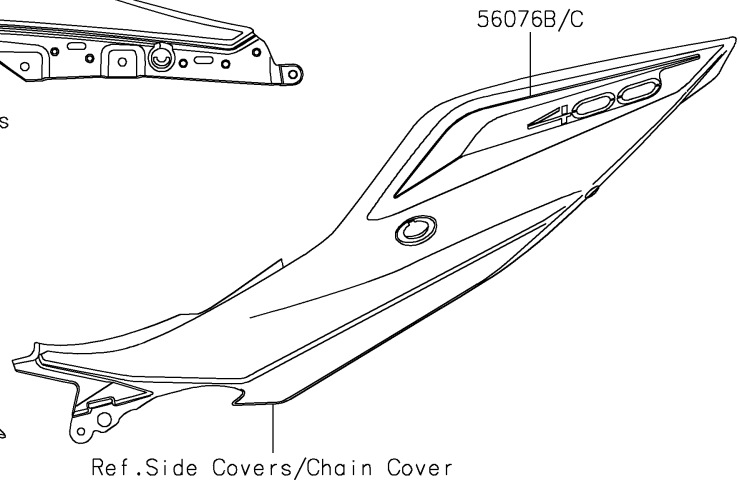

2021 Z400 ABS PARTS DIAGRAM

Decals(Red)(DMFNN/DMFNL)(CA,US)

F2861

2021 Z400 ABS PARTS LIST

Decals(Red)(DMFNN/DMFNL)(CA,US)

ITEM NAME	PART NUMBER	QUANTITY
MARK,ABS (Ref # 56054)	56054-1412	2
MARK,FUEL TANK,KAWASAKI (Ref # 56054A)	56054-2558	2
MARK,FUEL TANK,Z (Ref # 56054B)	56054-2648	1
PATTERN,SHROUD,LH (Ref # 56076)	56076-1928	1
PATTERN,SHROUD,RH (Ref # 56076A)	56076-1929	1
PATTERN,TAIL COVER,LH (Ref # 56076B)	56076-1930	1
PATTERN,TAIL COVER,RH (Ref # 56076C)	56076-1931	1