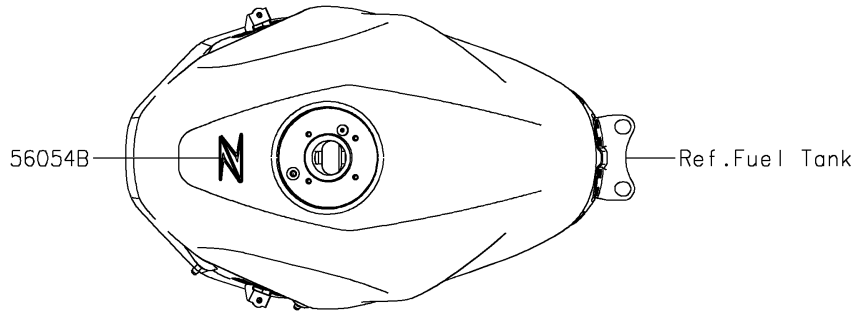

2021 Z400 ABS PARTS DIAGRAM

Decals(Red)(DMFNN/DMFNL)(CA,US)

F2861

2021 Z400 ABS PARTS LIST

Decals(Red)(DMFNN/DMFNL)(CA,US)

ITEM NAME	PART NUMBER	QUANTITY
MARK,ABS (Ref # 56054)	56054-1412	2
MARK,FUEL TANK,KAWASAKI (Ref # 56054A)	56054-2558	2
MARK,FUEL TANK,Z (Ref # 56054B)	56054-2648	1
PATTERN,SHROUD,LH (Ref # 56076)	56076-1928	1
PATTERN,SHROUD,RH (Ref # 56076A)	56076-1929	1
PATTERN,TAIL COVER,LH (Ref # 56076B)	56076-1930	1
PATTERN,TAIL COVER,RH (Ref # 56076C)	56076-1931	1