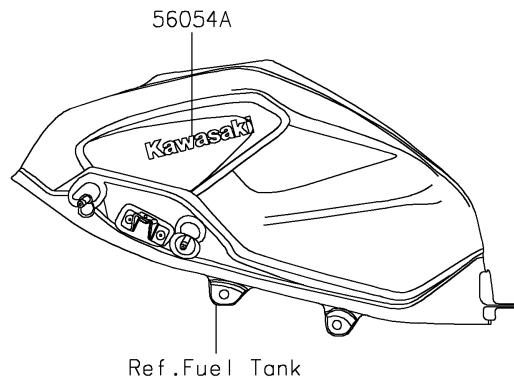

2021 Z400 ABS PARTS DIAGRAM

Decals(Red)(DMFNN/DMFNL)(CA,US)

F2861

2021 Z400 ABS PARTS LIST

Decals(Red)(DMFNN/DMFNL)(CA,US)

ITEM NAME	PART NUMBER	QUANTITY
MARK,ABS (Ref # 56054)	56054-1412	2
MARK,FUEL TANK,KAWASAKI (Ref # 56054A)	56054-2558	2
MARK,FUEL TANK,Z (Ref # 56054B)	56054-2648	1
PATTERN,SHROUD,LH (Ref # 56076)	56076-1928	1
PATTERN,SHROUD,RH (Ref # 56076A)	56076-1929	1
PATTERN,TAIL COVER,LH (Ref # 56076B)	56076-1930	1
PATTERN,TAIL COVER,RH (Ref # 56076C)	56076-1931	1