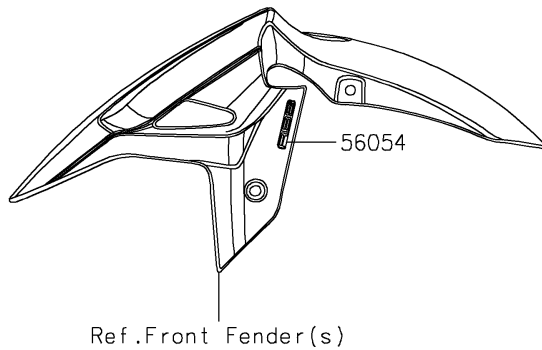

2021 Z400 ABS PARTS DIAGRAM

Decals(Red)(DMFNN/DMFNL)(CA,US)

F2861

2021 Z400 ABS PARTS LIST

Decals(Red)(DMFNN/DMFNL)(CA,US)

ITEM NAME	PART NUMBER	QUANTITY
MARK,ABS (Ref # 56054)	56054-1412	2
MARK,FUEL TANK,KAWASAKI (Ref # 56054A)	56054-2558	2
MARK,FUEL TANK,Z (Ref # 56054B)	56054-2648	1
PATTERN,SHROUD,LH (Ref # 56076)	56076-1928	1
PATTERN,SHROUD,RH (Ref # 56076A)	56076-1929	1
PATTERN,TAIL COVER,LH (Ref # 56076B)	56076-1930	1
PATTERN,TAIL COVER,RH (Ref # 56076C)	56076-1931	1