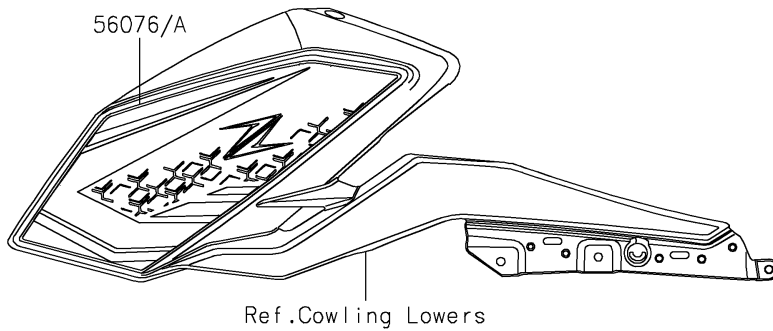

2021 Z400 ABS PARTS DIAGRAM

Decals(Red)(DMFNN/DMFNL)(CA,US)

F2861

2021 Z400 ABS PARTS LIST

Decals(Red)(DMFNN/DMFNL)(CA,US)

ITEM NAME	PART NUMBER	QUANTITY
MARK,ABS (Ref # 56054)	56054-1412	2
MARK,FUEL TANK,KAWASAKI (Ref # 56054A)	56054-2558	2
MARK,FUEL TANK,Z (Ref # 56054B)	56054-2648	1
PATTERN,SHROUD,LH (Ref # 56076)	56076-1928	1
PATTERN,SHROUD,RH (Ref # 56076A)	56076-1929	1
PATTERN,TAIL COVER,LH (Ref # 56076B)	56076-1930	1
PATTERN,TAIL COVER,RH (Ref # 56076C)	56076-1931	1