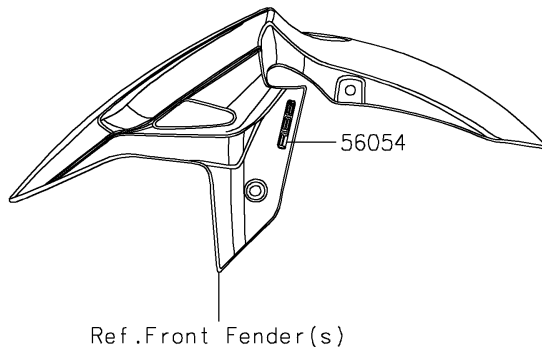

2021 Z400 ABS PARTS DIAGRAM

Decals(M.F.S.Black)(DMFNN)(CN)

F2861A

2021 Z400 ABS PARTS LIST

Decals(M.F.S.Black)(DMFNN)(CN)

ITEM NAME	PART NUMBER	QUANTITY
MARK,ABS (Ref # 56054)	56054-1413	2
MARK,FUEL TANK,KAWASAKI (Ref # 56054A)	56054-2558	2
MARK,FUEL TANK,Z (Ref # 56054B)	56054-2648	1
PATTERN,SHROUD,LH (Ref # 56076)	56076-1916	1
PATTERN,SHROUD,RH (Ref # 56076A)	56076-1917	1
PATTERN,TAIL COVER,LH (Ref # 56076B)	56076-1918	1
PATTERN,TAIL COVER,RH (Ref # 56076C)	56076-1919	1