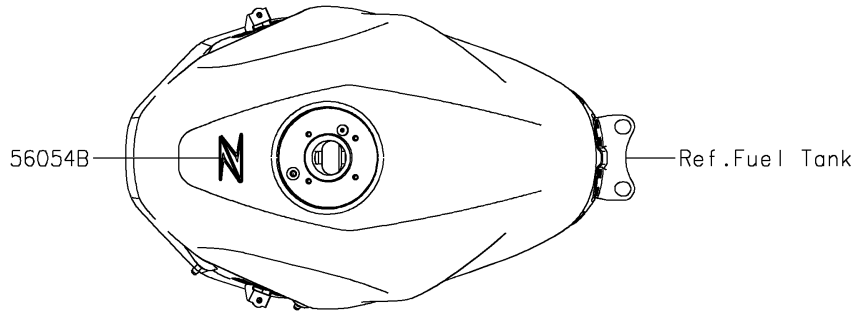

2021 Z400 ABS PARTS DIAGRAM

Decals(M.F.S.Black)(DMFNN)(CN)

F2861A

2021 Z400 ABS PARTS LIST

Decals(M.F.S.Black)(DMFNN)(CN)

ITEM NAME	PART NUMBER	QUANTITY
MARK,ABS (Ref # 56054)	56054-1413	2
MARK,FUEL TANK,KAWASAKI (Ref # 56054A)	56054-2558	2
MARK,FUEL TANK,Z (Ref # 56054B)	56054-2648	1
PATTERN,SHROUD,LH (Ref # 56076)	56076-1916	1
PATTERN,SHROUD,RH (Ref # 56076A)	56076-1917	1
PATTERN,TAIL COVER,LH (Ref # 56076B)	56076-1918	1
PATTERN,TAIL COVER,RH (Ref # 56076C)	56076-1919	1