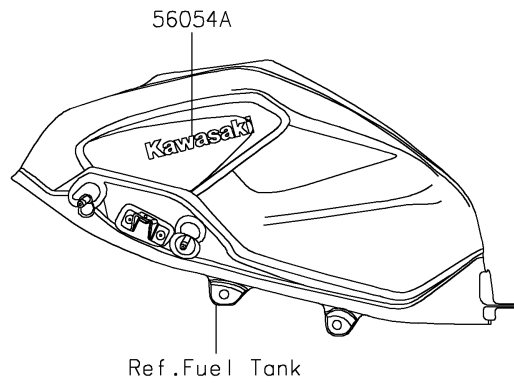

2021 Z400 ABS PARTS DIAGRAM

Decals(M.F.S.Black)(DMFNN)(CN)

F2861A

2021 Z400 ABS PARTS LIST

Decals(M.F.S.Black)(DMFNN)(CN)

ITEM NAME	PART NUMBER	QUANTITY
MARK,ABS (Ref # 56054)	56054-1413	2
MARK,FUEL TANK,KAWASAKI (Ref # 56054A)	56054-2558	2
MARK,FUEL TANK,Z (Ref # 56054B)	56054-2648	1
PATTERN,SHROUD,LH (Ref # 56076)	56076-1916	1
PATTERN,SHROUD,RH (Ref # 56076A)	56076-1917	1
PATTERN,TAIL COVER,LH (Ref # 56076B)	56076-1918	1
PATTERN,TAIL COVER,RH (Ref # 56076C)	56076-1919	1