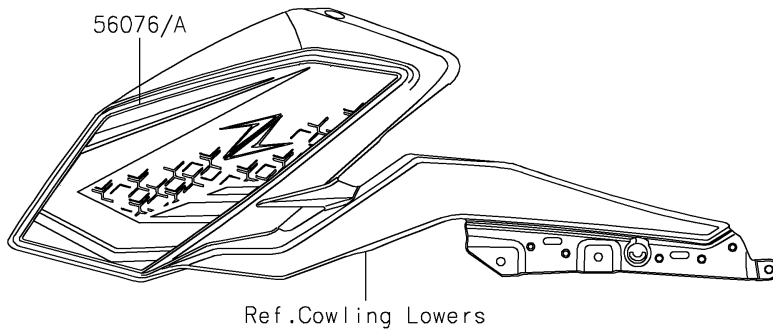

2021 Z400 ABS PARTS DIAGRAM

Decals(M.F.S.Black)(DMFNN)(CN)

F2861A

2021 Z400 ABS PARTS LIST

Decals(M.F.S.Black)(DMFNN)(CN)

ITEM NAME	PART NUMBER	QUANTITY
MARK,ABS (Ref # 56054)	56054-1413	2
MARK,FUEL TANK,KAWASAKI (Ref # 56054A)	56054-2558	2
MARK,FUEL TANK,Z (Ref # 56054B)	56054-2648	1
PATTERN,SHROUD,LH (Ref # 56076)	56076-1916	1
PATTERN,SHROUD,RH (Ref # 56076A)	56076-1917	1
PATTERN,TAIL COVER,LH (Ref # 56076B)	56076-1918	1
PATTERN,TAIL COVER,RH (Ref # 56076C)	56076-1919	1