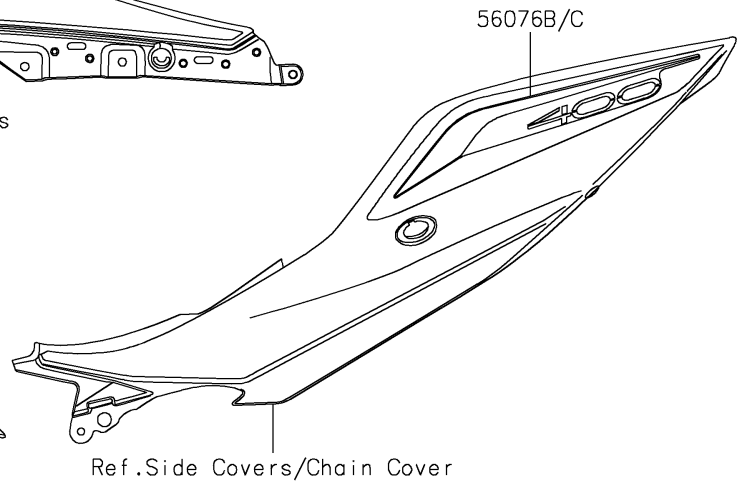

2021 Z400 ABS PARTS DIAGRAM

Decals(M.F.S.Black)(DMFNN)(CN)

F2861A

2021 Z400 ABS PARTS LIST

Decals(M.F.S.Black)(DMFNN)(CN)

ITEM NAME	PART NUMBER	QUANTITY
MARK,ABS (Ref # 56054)	56054-1413	2
MARK,FUEL TANK,KAWASAKI (Ref # 56054A)	56054-2558	2
MARK,FUEL TANK,Z (Ref # 56054B)	56054-2648	1
PATTERN,SHROUD,LH (Ref # 56076)	56076-1916	1
PATTERN,SHROUD,RH (Ref # 56076A)	56076-1917	1
PATTERN,TAIL COVER,LH (Ref # 56076B)	56076-1918	1
PATTERN,TAIL COVER,RH (Ref # 56076C)	56076-1919	1