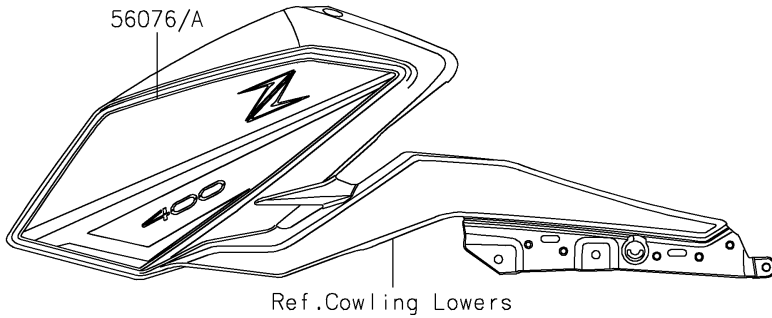

2022 Z400 ABS PARTS DIAGRAM

Decals(Green)(DNFNN/DNFNL)

F2861C

2022 Z400 ABS PARTS LIST

Decals(Green)(DNFNN/DNFNL)

ITEM NAME	PART NUMBER	QUANTITY
MARK,ABS (Ref # 56054)	56054-1413	2
MARK,FUEL TANK,KAWASAKI (Ref # 56054A)	56054-2558	2
MARK,FUEL TANK,Z (Ref # 56054B)	56054-2559	1
PATTERN,SHROUD,LH (Ref # 56076)	56076-2712	1
PATTERN,SHROUD,RH (Ref # 56076A)	56076-2713	1
PATTERN,FR FENDER,LH (Ref # 56076B)	56076-2714	1
PATTERN,FR FENDER,RH (Ref # 56076C)	56076-2715	1
PATTERN,TAIL COVER,LH (Ref # 56076D)	56076-3849	1
PATTERN,TAIL COVER,RH (Ref # 56076E)	56076-3850	1