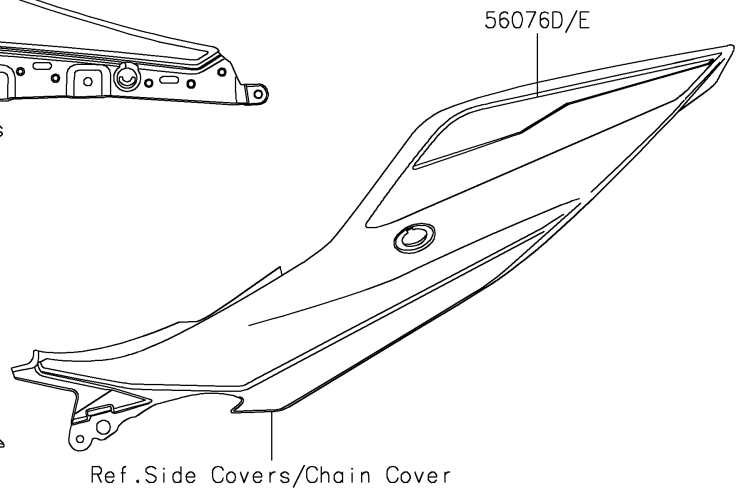

2022 Z400 ABS PARTS DIAGRAM

Decals(Green)(DNFNN/DNFNL)

F2861C

2022 Z400 ABS PARTS LIST

Decals(Green)(DNFNN/DNFNL)

ITEM NAME	PART NUMBER	QUANTITY
MARK,ABS (Ref # 56054)	56054-1413	2
MARK,FUEL TANK,KAWASAKI (Ref # 56054A)	56054-2558	2
MARK,FUEL TANK,Z (Ref # 56054B)	56054-2559	1
PATTERN,SHROUD,LH (Ref # 56076)	56076-2712	1
PATTERN,SHROUD,RH (Ref # 56076A)	56076-2713	1
PATTERN,FR FENDER,LH (Ref # 56076B)	56076-2714	1
PATTERN,FR FENDER,RH (Ref # 56076C)	56076-2715	1
PATTERN,TAIL COVER,LH (Ref # 56076D)	56076-3849	1
PATTERN,TAIL COVER,RH (Ref # 56076E)	56076-3850	1