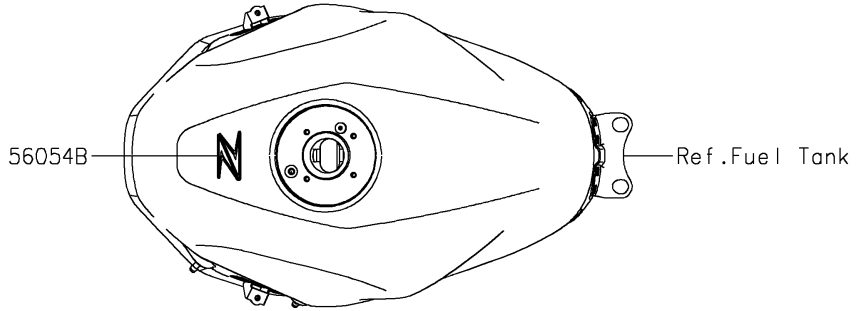

2022 Z400 ABS PARTS DIAGRAM

Decals(Green)(DNFNN/DNFNL)

F2861C

2022 Z400 ABS PARTS LIST

Decals(Green)(DNFNN/DNFNL)

ITEM NAME	PART NUMBER	QUANTITY
MARK,ABS (Ref # 56054)	56054-1413	2
MARK,FUEL TANK,KAWASAKI (Ref # 56054A)	56054-2558	2
MARK,FUEL TANK,Z (Ref # 56054B)	56054-2559	1
PATTERN,SHROUD,LH (Ref # 56076)	56076-2712	1
PATTERN,SHROUD,RH (Ref # 56076A)	56076-2713	1
PATTERN,FR FENDER,LH (Ref # 56076B)	56076-2714	1
PATTERN,FR FENDER,RH (Ref # 56076C)	56076-2715	1
PATTERN,TAIL COVER,LH (Ref # 56076D)	56076-3849	1
PATTERN,TAIL COVER,RH (Ref # 56076E)	56076-3850	1