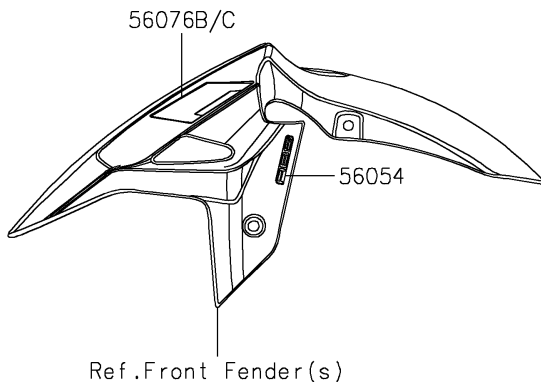

2022 Z400 ABS PARTS DIAGRAM

Decals(Green)(DNFNN/DNFNL)

F2861C

2022 Z400 ABS PARTS LIST

Decals(Green)(DNFNN/DNFNL)

ITEM NAME	PART NUMBER	QUANTITY
MARK,ABS (Ref # 56054)	56054-1413	2
MARK,FUEL TANK,KAWASAKI (Ref # 56054A)	56054-2558	2
MARK,FUEL TANK,Z (Ref # 56054B)	56054-2559	1
PATTERN,SHROUD,LH (Ref # 56076)	56076-2712	1
PATTERN,SHROUD,RH (Ref # 56076A)	56076-2713	1
PATTERN,FR FENDER,LH (Ref # 56076B)	56076-2714	1
PATTERN,FR FENDER,RH (Ref # 56076C)	56076-2715	1
PATTERN,TAIL COVER,LH (Ref # 56076D)	56076-3849	1
PATTERN,TAIL COVER,RH (Ref # 56076E)	56076-3850	1