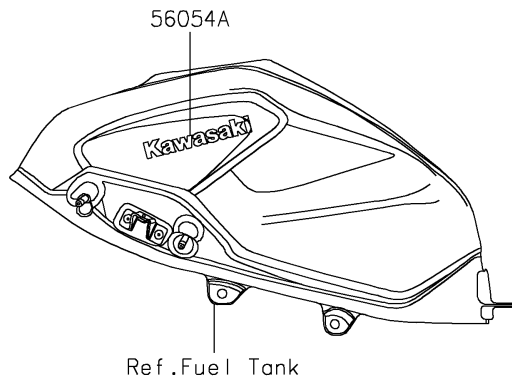

2022 Z400 ABS PARTS DIAGRAM

Decals(Green)(DNFNN/DNFNL)

F2861C

2022 Z400 ABS PARTS LIST

Decals(Green)(DNFNN/DNFNL)

ITEM NAME	PART NUMBER	QUANTITY
MARK,ABS (Ref # 56054)	56054-1413	2
MARK,FUEL TANK,KAWASAKI (Ref # 56054A)	56054-2558	2
MARK,FUEL TANK,Z (Ref # 56054B)	56054-2559	1
PATTERN,SHROUD,LH (Ref # 56076)	56076-2712	1
PATTERN,SHROUD,RH (Ref # 56076A)	56076-2713	1
PATTERN,FR FENDER,LH (Ref # 56076B)	56076-2714	1
PATTERN,FR FENDER,RH (Ref # 56076C)	56076-2715	1
PATTERN,TAIL COVER,LH (Ref # 56076D)	56076-3849	1
PATTERN,TAIL COVER,RH (Ref # 56076E)	56076-3850	1