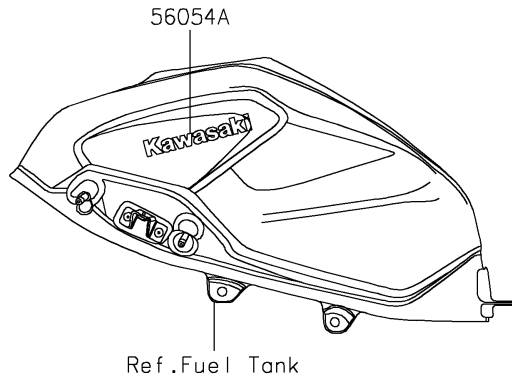

2023 Z400 ABS PARTS DIAGRAM

Decals(M.F.S.Black)(DPFNN)(CN)

F2861E

2023 Z400 ABS PARTS LIST

Decals(M.F.S.Black)(DPFNN)(CN)

ITEM NAME	PART NUMBER	QUANTITY
MARK,ABS (Ref # 56054)	56054-1412	2
MARK,FUEL TANK,KAWASAKI (Ref # 56054A)	56054-2567	2
MARK,FUEL TANK,Z (Ref # 56054B)	56054-3825	1
PATTERN,SHROUD,LH (Ref # 56076)	56076-4298	1
PATTERN,SHROUD,RH (Ref # 56076A)	56076-4299	1
PATTERN,FR FENDER,LH (Ref # 56076B)	56076-4300	1
PATTERN,FR FENDER,RH (Ref # 56076C)	56076-4301	1
PATTERN,TAIL COVER,LH (Ref # 56076D)	56076-4302	1
PATTERN,TAIL COVER,RH (Ref # 56076E)	56076-4303	1