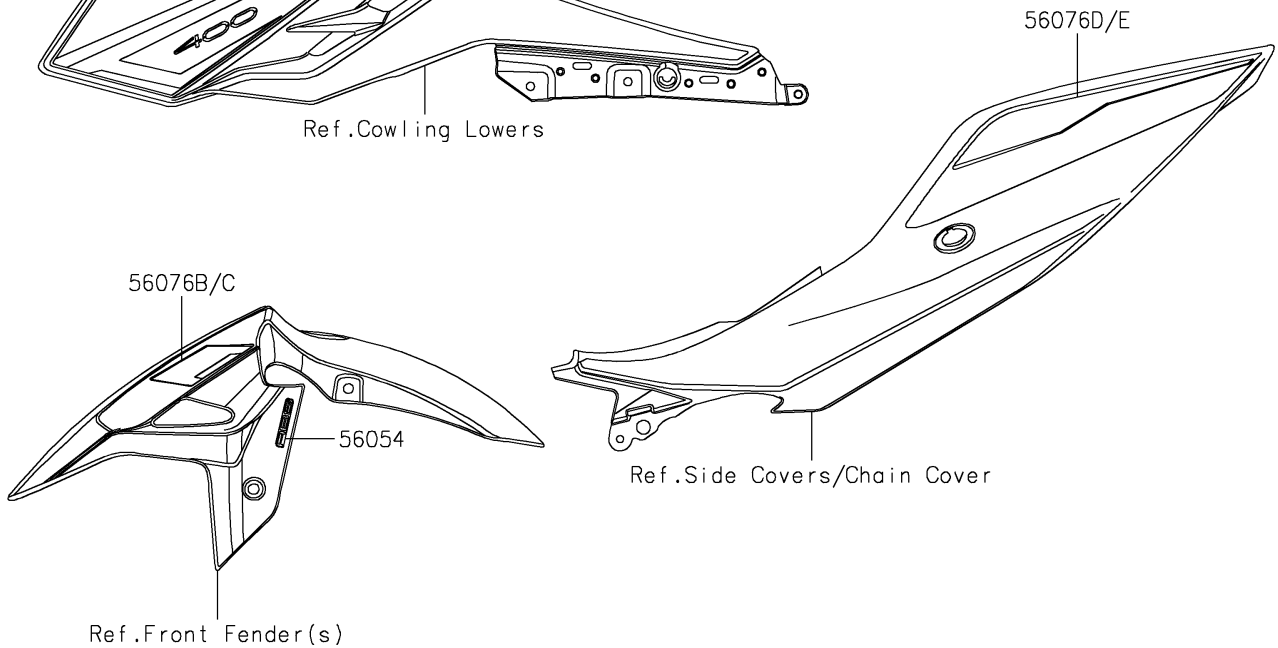

2023 Z400 ABS PARTS DIAGRAM

Decals(M.F.S.Black)(DPFNN)(CN)

F2861E

2023 Z400 ABS PARTS LIST

Decals(M.F.S.Black)(DPFNN)(CN)

ITEM NAME	PART NUMBER	QUANTITY
MARK,ABS (Ref # 56054)	56054-1412	2
MARK,FUEL TANK,KAWASAKI (Ref # 56054A)	56054-2567	2
MARK,FUEL TANK,Z (Ref # 56054B)	56054-3825	1
PATTERN,SHROUD,LH (Ref # 56076)	56076-4298	1
PATTERN,SHROUD,RH (Ref # 56076A)	56076-4299	1
PATTERN,FR FENDER,LH (Ref # 56076B)	56076-4300	1
PATTERN,FR FENDER,RH (Ref # 56076C)	56076-4301	1
PATTERN,TAIL COVER,LH (Ref # 56076D)	56076-4302	1
PATTERN,TAIL COVER,RH (Ref # 56076E)	56076-4303	1