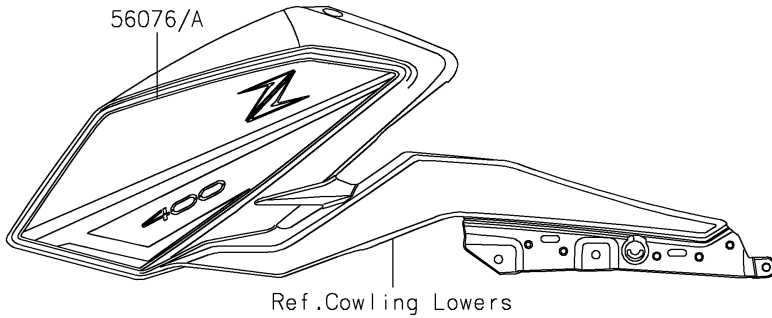

2023 Z400 ABS PARTS DIAGRAM

Decals(M.F.S.Black)(DPFNN)(CN)

F2861E

2023 Z400 ABS PARTS LIST

Decals(M.F.S.Black)(DPFNN)(CN)

ITEM NAME	PART NUMBER	QUANTITY
MARK,ABS (Ref # 56054)	56054-1412	2
MARK,FUEL TANK,KAWASAKI (Ref # 56054A)	56054-2567	2
MARK,FUEL TANK,Z (Ref # 56054B)	56054-3825	1
PATTERN,SHROUD,LH (Ref # 56076)	56076-4298	1
PATTERN,SHROUD,RH (Ref # 56076A)	56076-4299	1
PATTERN,FR FENDER,LH (Ref # 56076B)	56076-4300	1
PATTERN,FR FENDER,RH (Ref # 56076C)	56076-4301	1
PATTERN,TAIL COVER,LH (Ref # 56076D)	56076-4302	1
PATTERN,TAIL COVER,RH (Ref # 56076E)	56076-4303	1