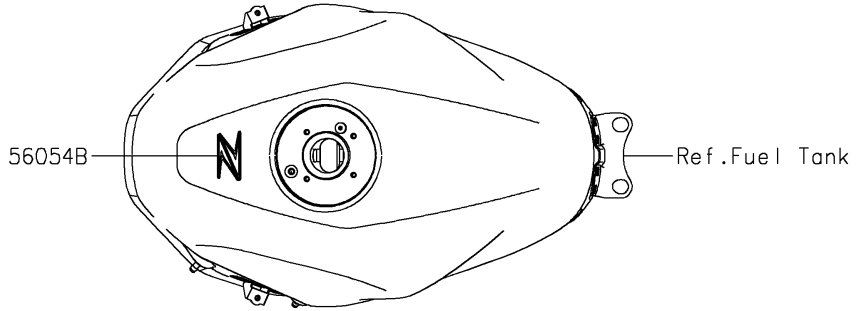

2023 Z400 ABS PARTS DIAGRAM

Decals(M.F.S.Black)(DPFNN)(CN)

F2861E

2023 Z400 ABS PARTS LIST

Decals(M.F.S.Black)(DPFNN)(CN)

ITEM NAME	PART NUMBER	QUANTITY
MARK,ABS (Ref # 56054)	56054-1412	2
MARK,FUEL TANK,KAWASAKI (Ref # 56054A)	56054-2567	2
MARK,FUEL TANK,Z (Ref # 56054B)	56054-3825	1
PATTERN,SHROUD,LH (Ref # 56076)	56076-4298	1
PATTERN,SHROUD,RH (Ref # 56076A)	56076-4299	1
PATTERN,FR FENDER,LH (Ref # 56076B)	56076-4300	1
PATTERN,FR FENDER,RH (Ref # 56076C)	56076-4301	1
PATTERN,TAIL COVER,LH (Ref # 56076D)	56076-4302	1
PATTERN,TAIL COVER,RH (Ref # 56076E)	56076-4303	1