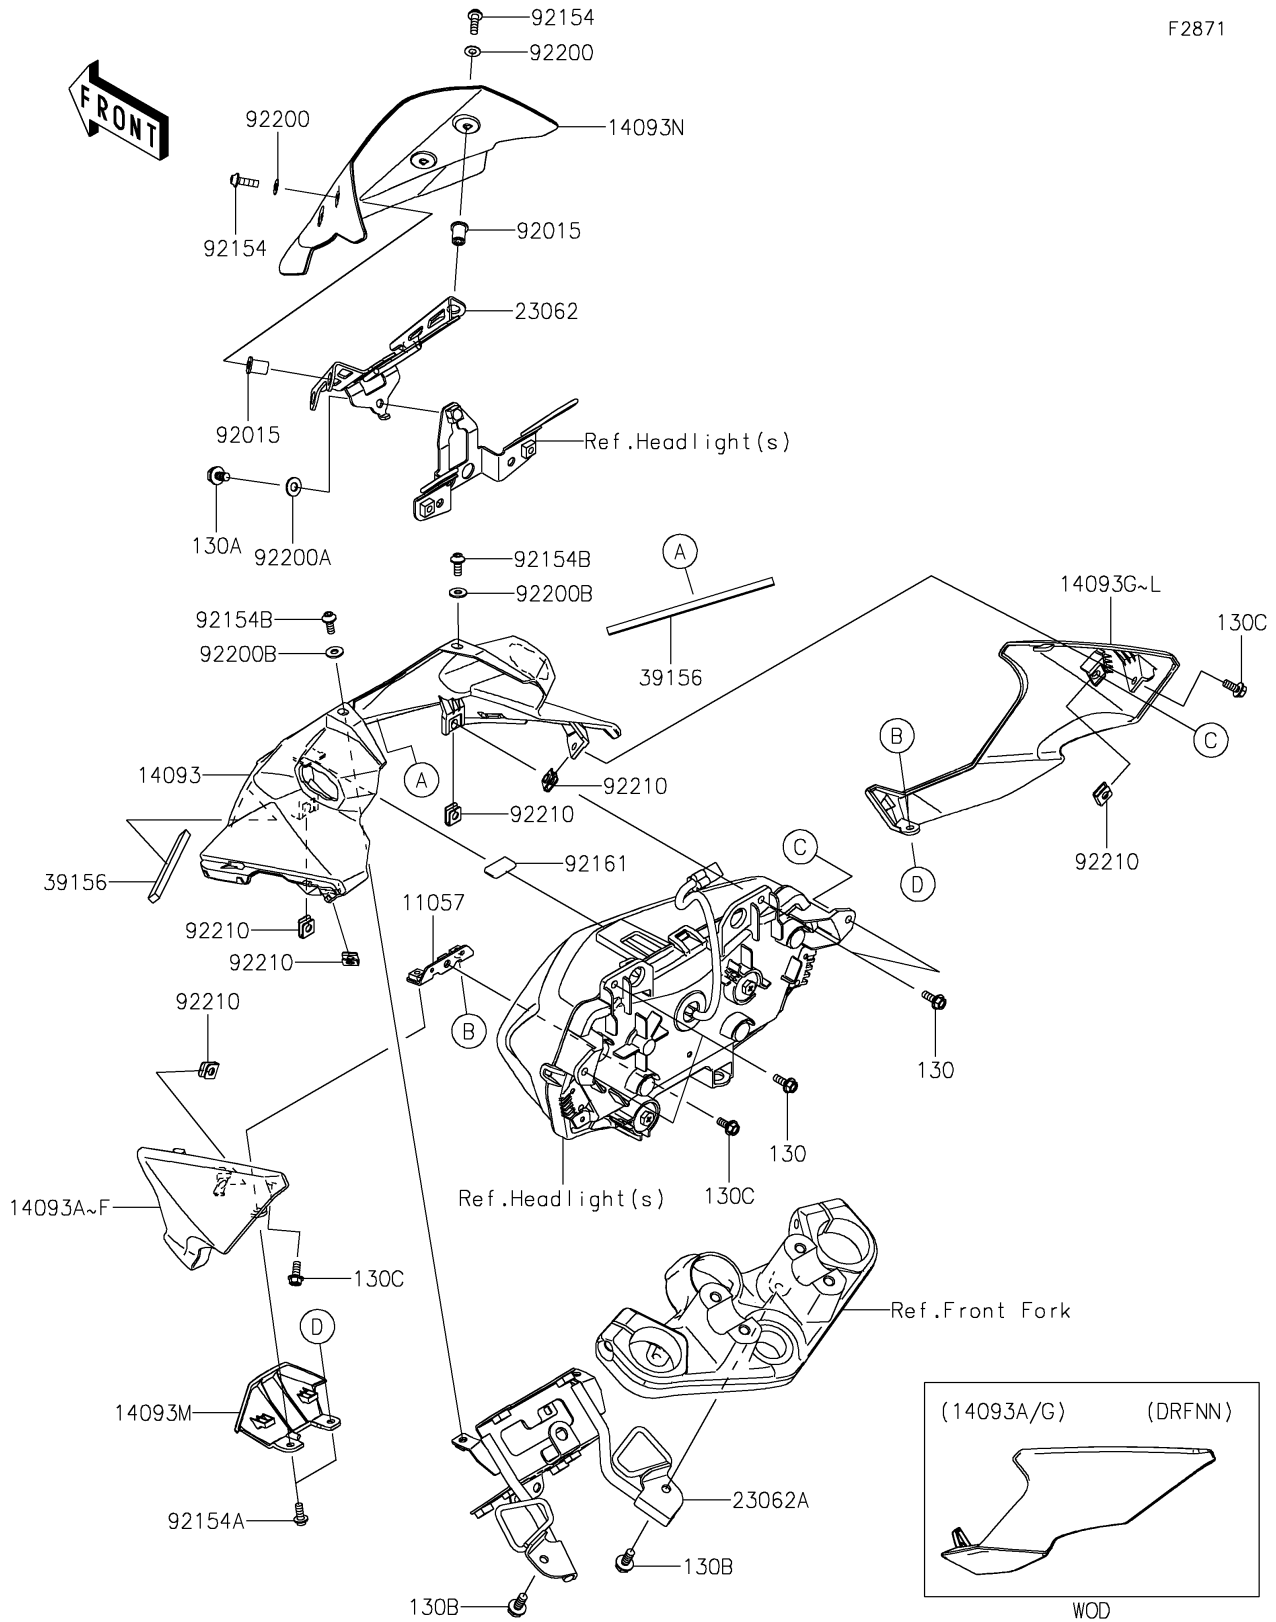

# 2021 Z400 ABS PARTS DIAGRAM

Cowling

F2871

## 2021 Z400 ABS PARTS LIST

### Cowling

ITEM NAME	PART NUMBER	QUANTITY
BRACKET,HEAD LAMP COVER (Ref # 11057)	11057-1774	1
COVER,HEAD LAMP,UPP (Ref # 14093)	14093-0739	1
COVER,HEAD LAMP,LH,P.N.TEAL (Ref # 14093C)	14093-0740-68D	1
COVER,HEAD LAMP,LH,M.F.S.BLACK (Ref # 14093E)	14093-0740-739	1
COVER,HEAD LAMP,LH,C.C.RED (Ref # 14093F)	14093-0740-L1	1
COVER,HEAD LAMP,RH,P.N.TEAL (Ref # 14093I)	14093-0741-68D	1
COVER,HEAD LAMP,RH,M.F.S.BLACK (Ref # 14093K)	14093-0741-739	1
COVER,HEAD LAMP,RH,C.C.RED (Ref # 14093L)	14093-0741-L1	1
COVER,HEAD LAMP,LWR (Ref # 14093M)	14093-0742	1
COVER,METER (Ref # 14093N)	14093-0743	1
BRACKET-COMP,METER COVER (Ref # 23062)	23062-1190	1
BRACKET-COMP,METER (Ref # 23062A)	23062-1191	1
PAD,7X130X5 (Ref # 39156)	39156-2296	2
NUT,WELL,5MM (Ref # 92015)	92015-1757	4
BOLT,SOCKET,5X16 (Ref # 92154)	92154-0209	4
BOLT,SOCKET,5X12 (Ref # 92154A)	92154-0917	2
BOLT,SOCKET,5X12 (Ref # 92154B)	92154-1421	2
DAMPER,12X23 (Ref # 92161)	92161-1367	1
WASHER,NYLONE,5.3X11.5X0.5 (Ref # 92200)	92200-0006	4
WASHER,6.5X14X1.2 (Ref # 92200A)	92200-0964	1
WASHER,5.3X13X1.2 (Ref # 92200B)	92200-2211	2
NUT (Ref # 92210)	92210-0571	6
BOLT-FLANGED,5X14 (Ref # 130)	130BA0514	4
BOLT-FLANGED,6X10 (Ref # 130A)	130BA0610	1
BOLT-FLANGED,6X14 (Ref # 130B)	130BA0614	2
BOLT-FLANGED,5X12 (Ref # 130C)	130BB0512	3