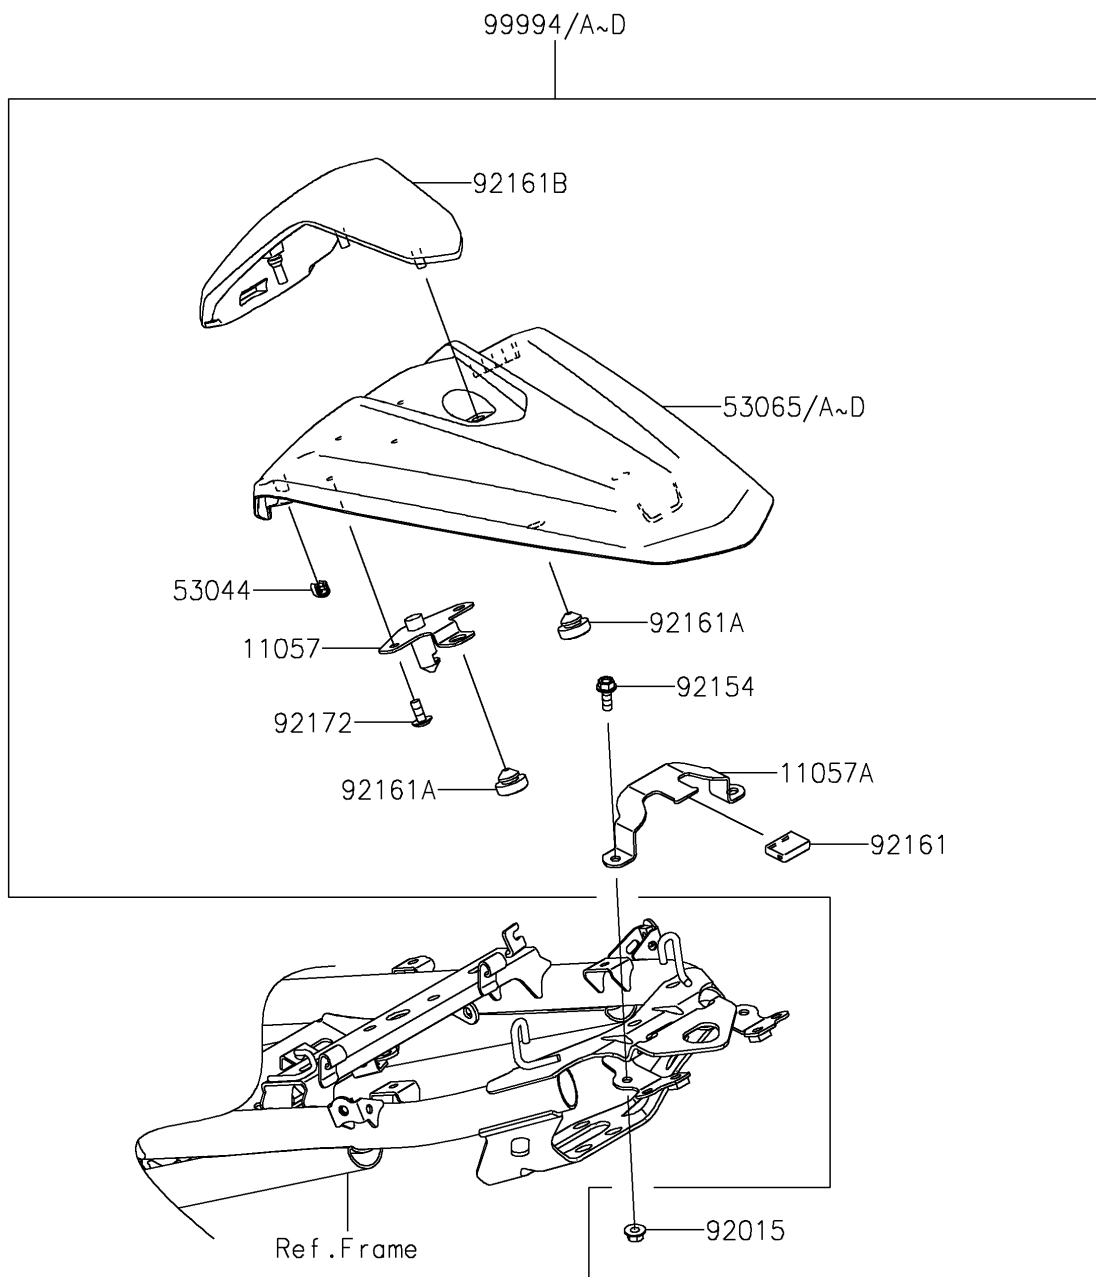

2021 Z400 ABS PARTS DIAGRAM

Accessory(Pillion Seat Cover)

F2910

2021 Z400 ABS PARTS LIST

Accessory(Pillion Seat Cover)

ITEM NAME	PART NUMBER	QUANTITY
BRACKET,COVER FIX (Ref # 11057)	11057-1241	1
BRACKET,FRAME FIX (Ref # 11057A)	11057-1242	1
TRIM,L=20 (Ref # 53044)	53044-0021	2
COVER SEAT,M.F.S.BLACK (Ref # 53065C)	53065-0044-739	1
NUT,FLANGED,5MM (Ref # 92015)	92015-1656	2
BOLT,FLANGED,5X14 (Ref # 92154)	92154-2894	2
DAMPER,15X21X5.5 (Ref # 92161)	92161-1472	1
DAMPER,9.5X18X6 (Ref # 92161A)	92161-1473	3
DAMPER,SEAT COVER (Ref # 92161B)	92161-1988	1
SCREW,5X12 (Ref # 92172)	92172-0821	2
PILLION SEAT COVER,M.F.S.BK (Ref # 99994C)	99994-1038-739	1