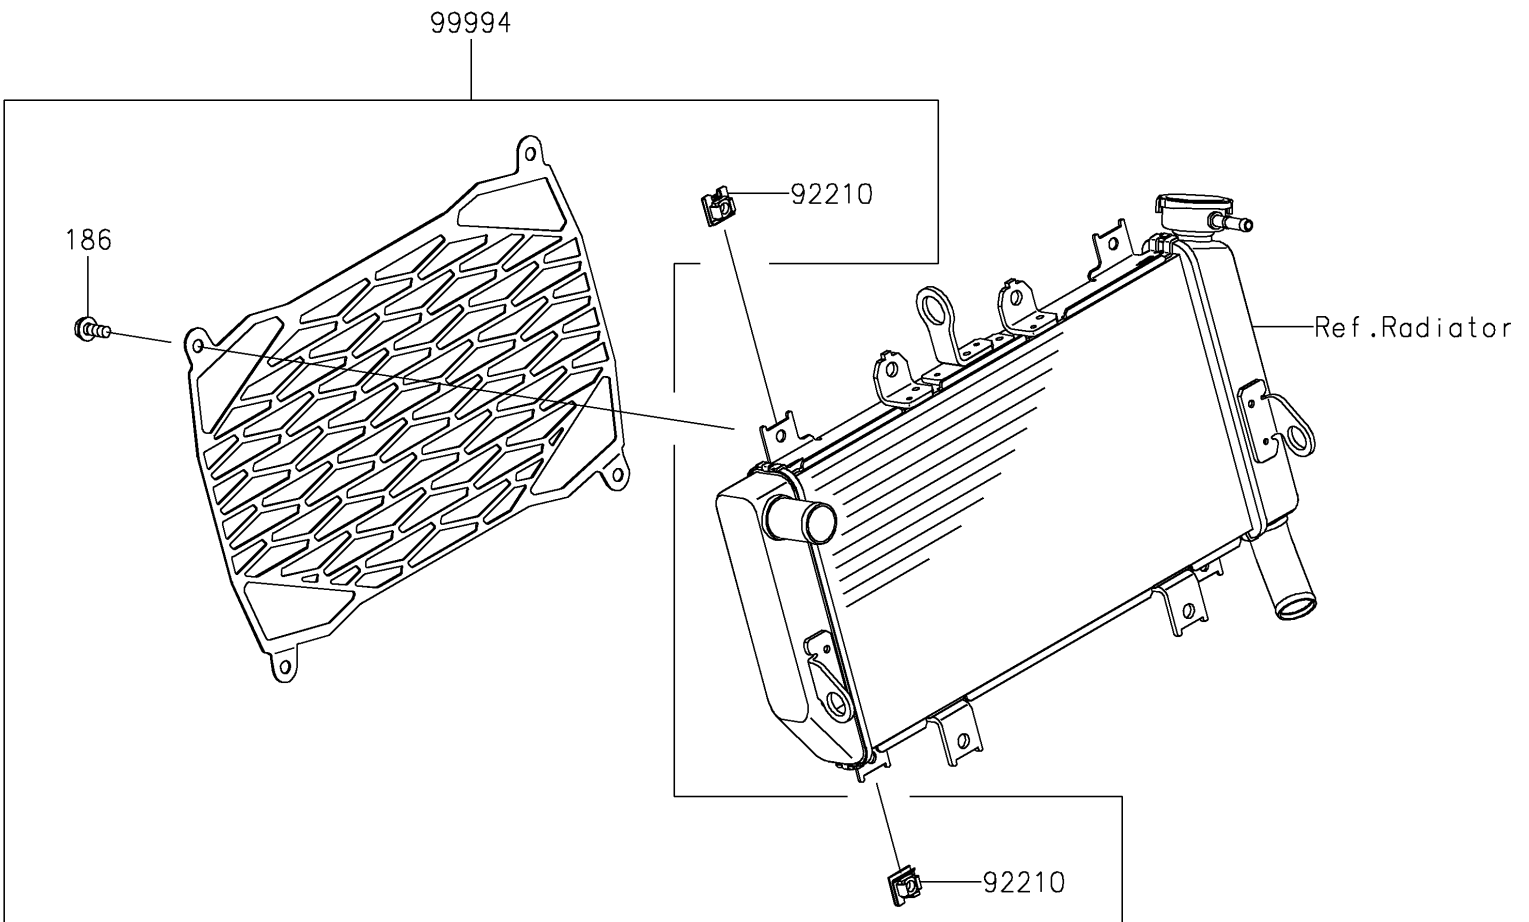

2021 Z400 ABS PARTS DIAGRAM

Accessory(Radiator Screen)

F2910C

2021 Z400 ABS PARTS LIST

Accessory(Radiator Screen)

| ITEM NAME | PART NUMBER | QUANTITY |
|---|-------------|----------|
| NUT,CLIP,6MM (Ref # 92210) | 92210-0867 | 4 |
| KIT-ACCESSORY,RADIATOR SCREEN (Ref # 99994) | 99994-1048 | 1 |
| BOLT-UPSET-WP (Ref # 186) | 186BA0616 | 4 |