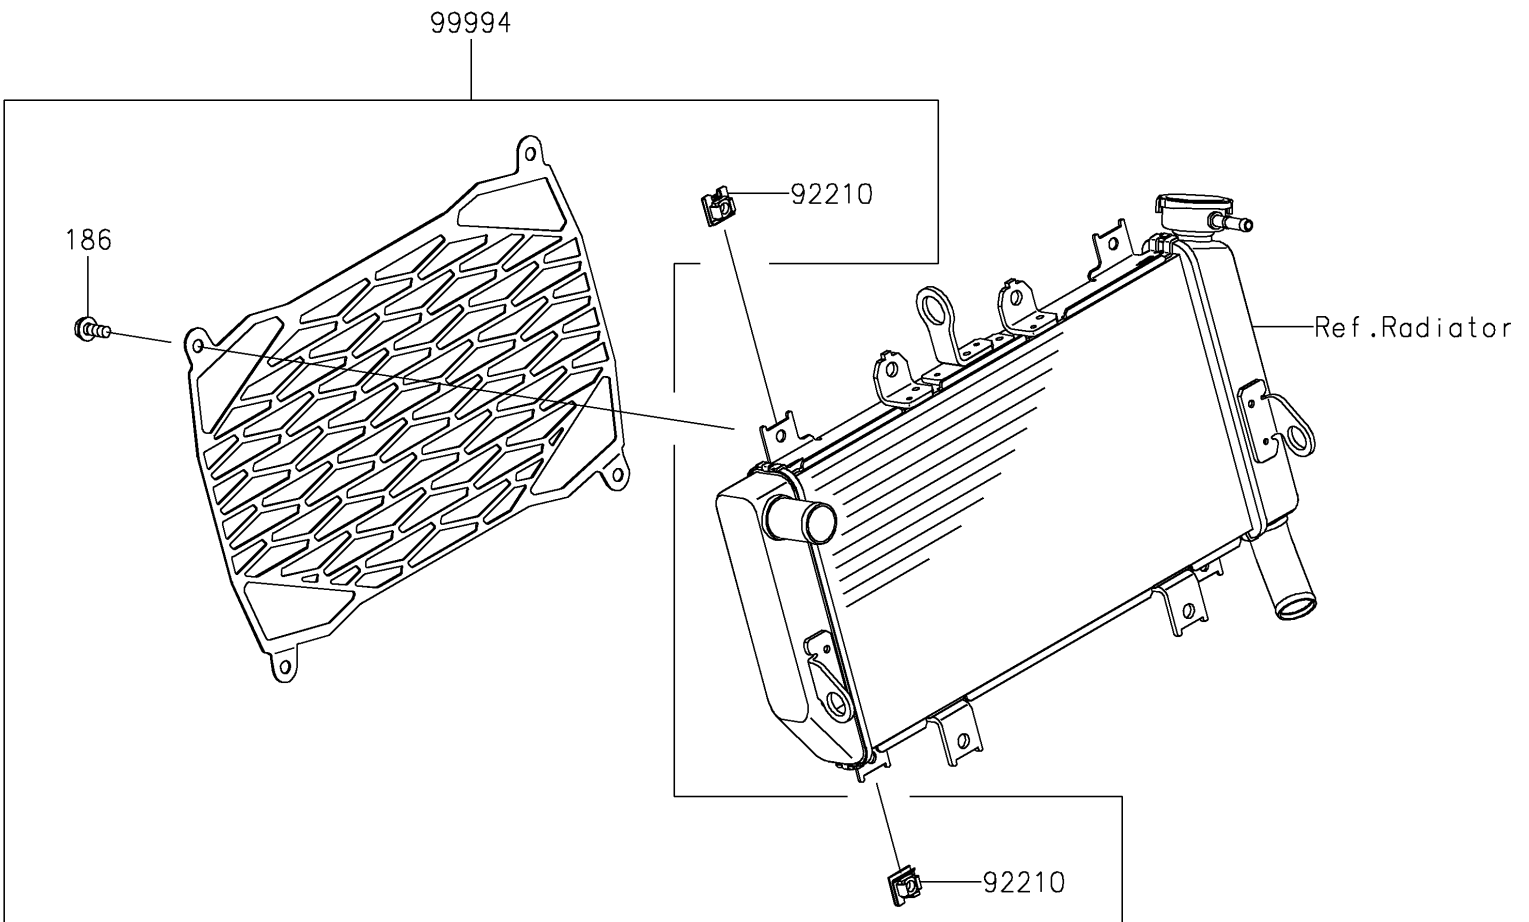

# 2022 Z400 ABS PARTS DIAGRAM

Accessory(Radiator Screen)

F2910C

## 2022 Z400 ABS PARTS LIST

Accessory(Radiator Screen)

ITEM NAME	PART NUMBER	QUANTITY
NUT,CLIP,6MM (Ref # 92210)	92210-0867	4
KIT-ACCESSORY,RADIATOR SCREEN (Ref # 99994)	99994-1048	1
BOLT-UPSET-WP (Ref # 186)	186BA0616	4