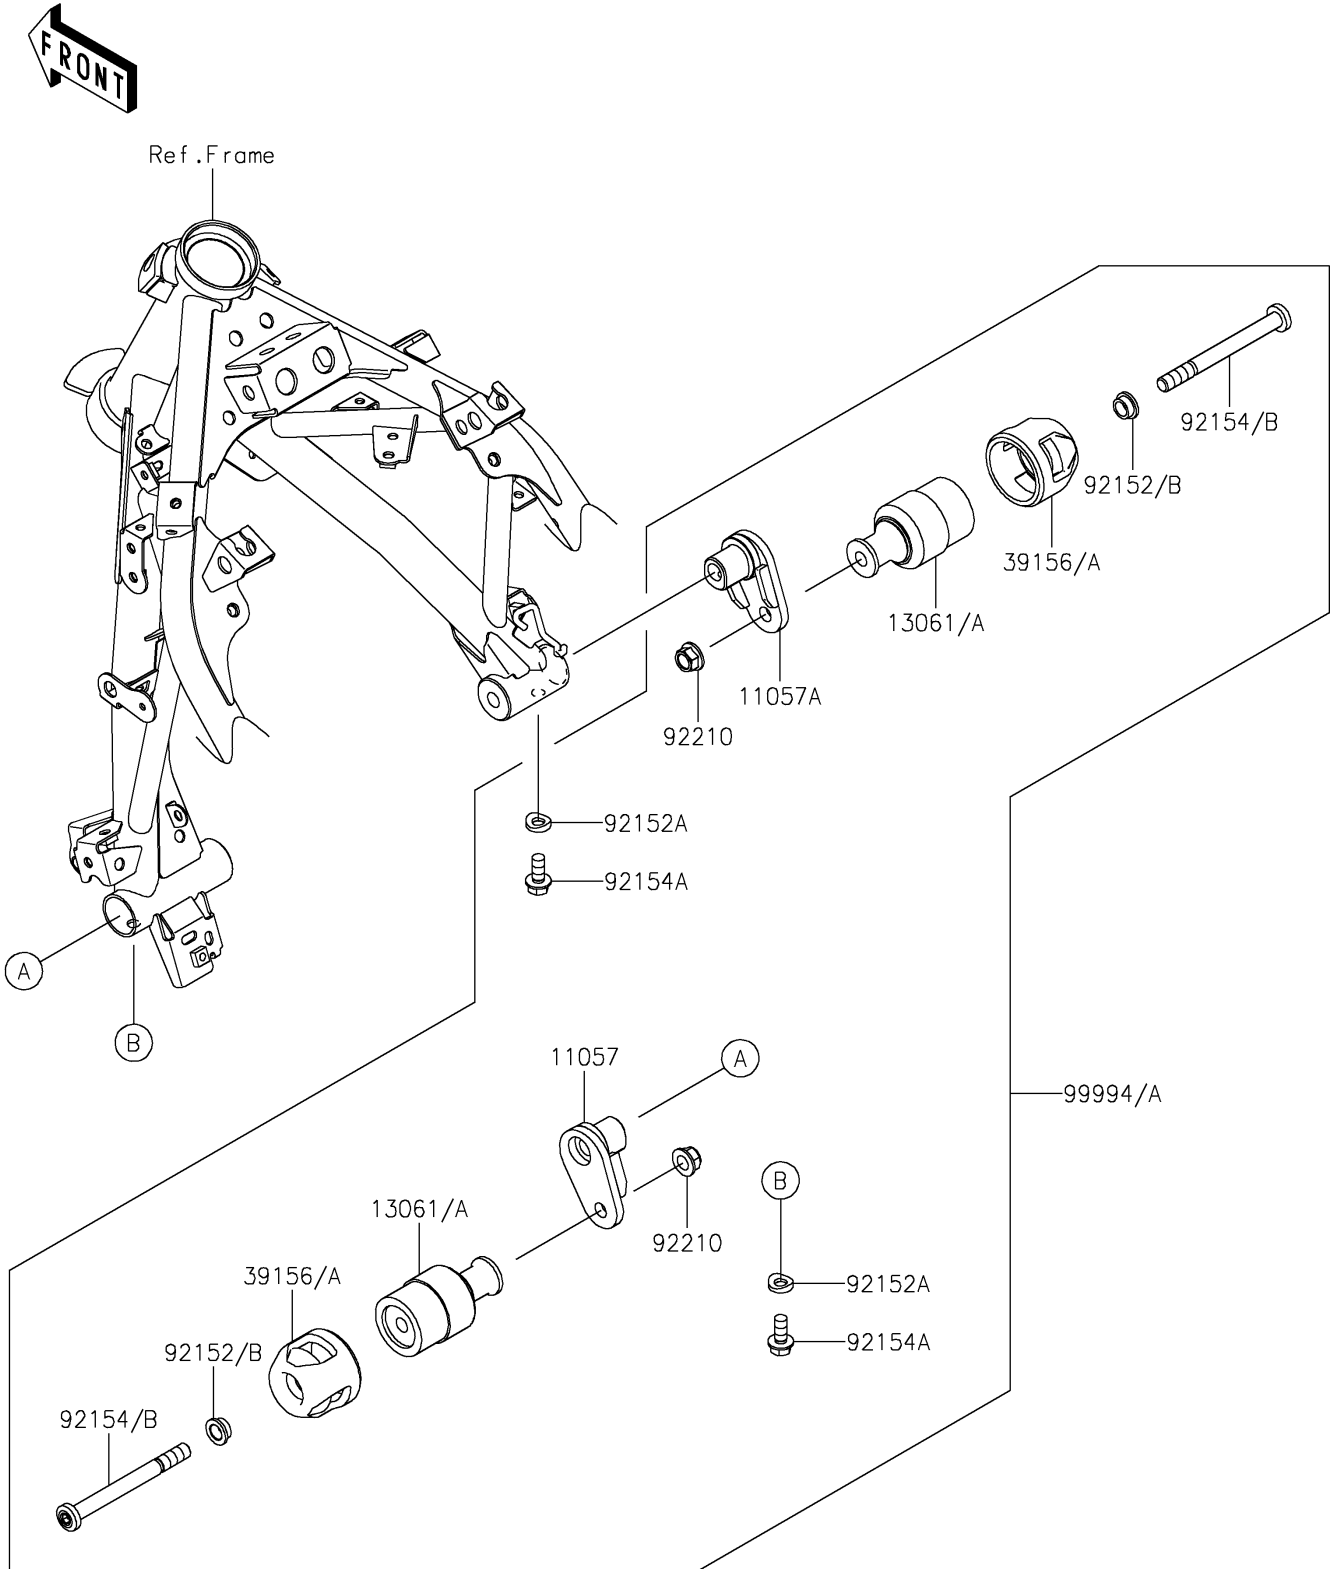

2021 Z400 ABS PARTS DIAGRAM

Accessory(Slider)

F2910D

2021 Z400 ABS PARTS LIST

Accessory(Slider)

ITEM NAME	PART NUMBER	QUANTITY
BRACKET,SLIDER,LH (Ref # 11057)	11057-2639	1
BRACKET,SLIDER,RH (Ref # 11057A)	11057-2642	1
BOSS (Ref # 13061)	13061-0782	2
PAD,SLIDER (Ref # 39156)	39156-1913	2
COLLAR,10.2X14X7 (Ref # 92152)	92152-2129	2
COLLAR,8.3X16 (Ref # 92152A)	92152-2423	2
BOLT,SOCKET,10X105 (Ref # 92154)	92154-1767	2
BOLT-FLANGED,8X14 (Ref # 92154A)	92154-3798	2
NUT,LOCK,FLANGED,10MM (Ref # 92210)	92210-1081	2
KIT-ACCESSORY,SLIDER (Ref # 99994)	99994-1287	1