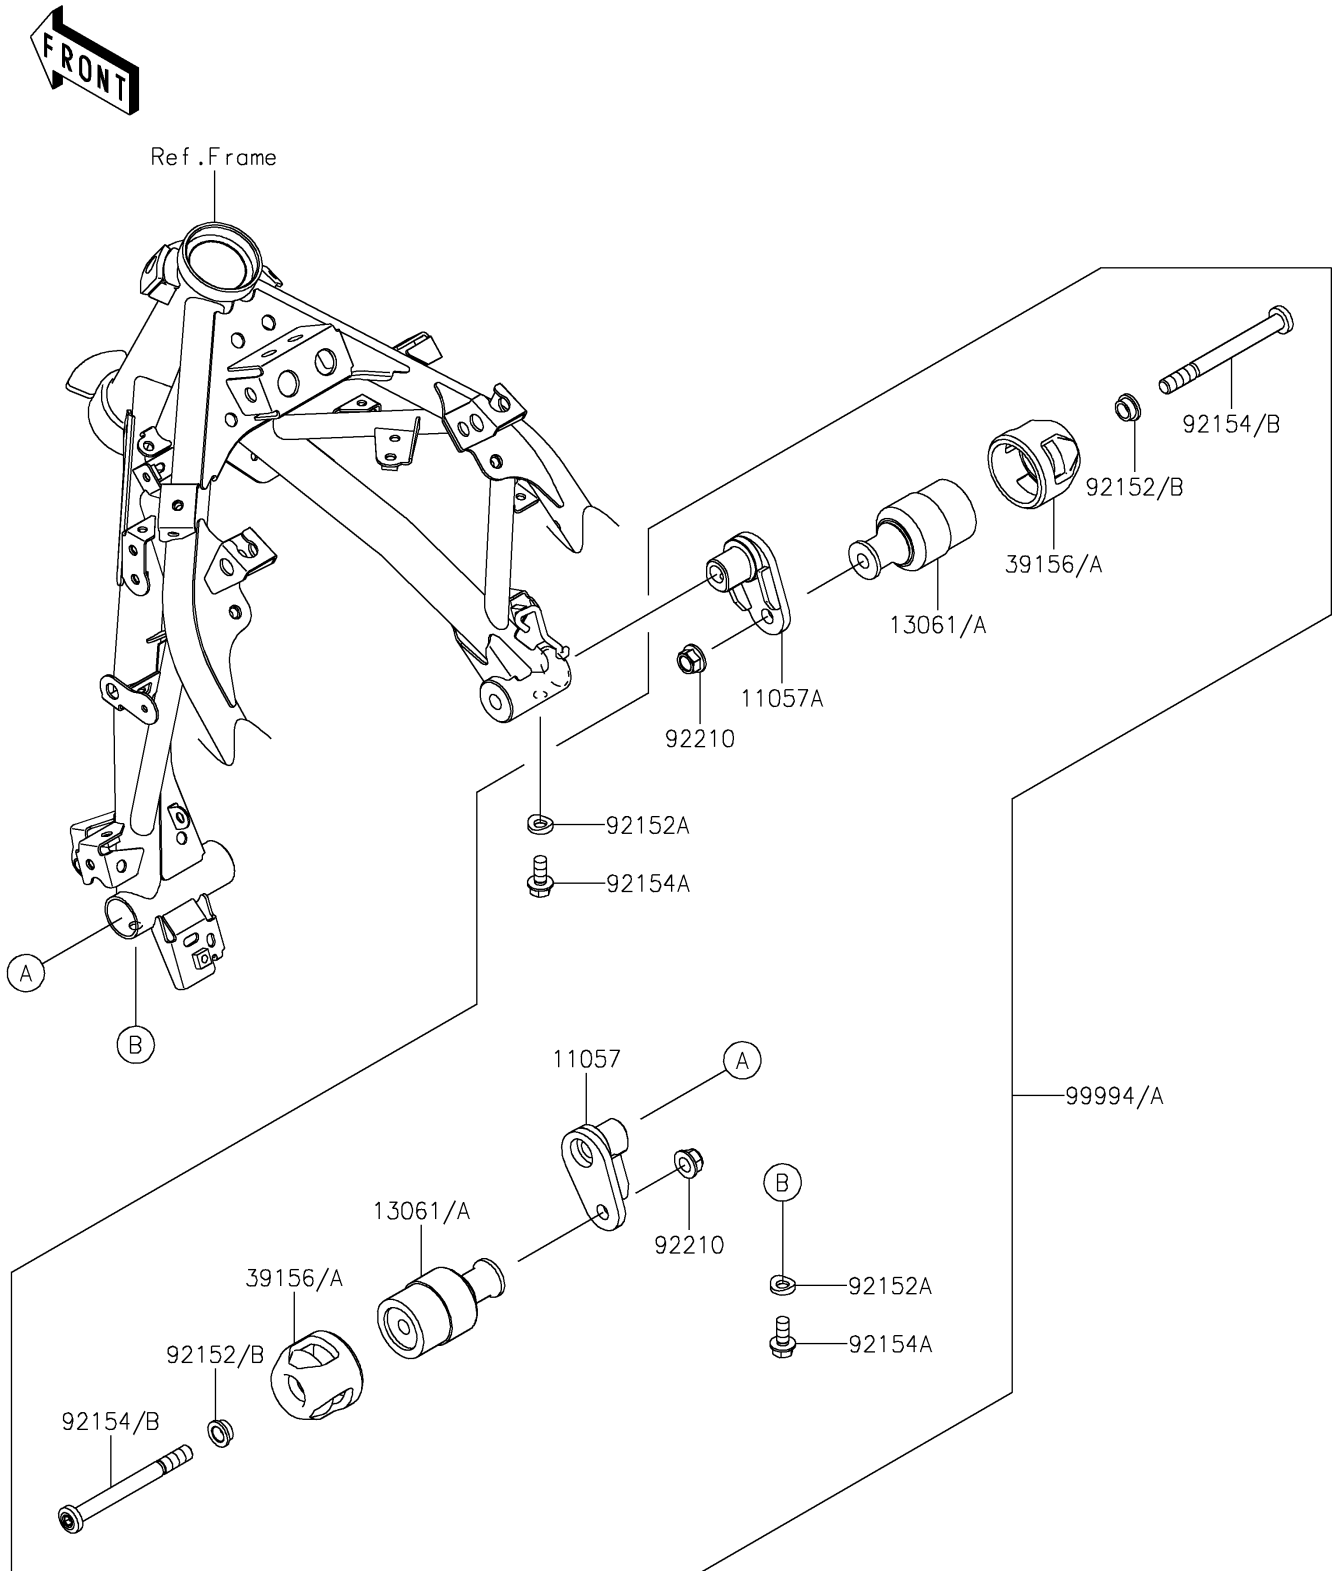

2022 Z400 ABS PARTS DIAGRAM

Accessory(Slider)

F2910D

2022 Z400 ABS PARTS LIST

Accessory(Slider)

ITEM NAME	PART NUMBER	QUANTITY
BRACKET,SLIDER,LH (Ref # 11057)	11057-2639	1
BRACKET,SLIDER,RH (Ref # 11057A)	11057-2642	1
BOSS (Ref # 13061)	13061-0782	2
PAD,SLIDER (Ref # 39156)	39156-1913	2
COLLAR,10.2X14X7 (Ref # 92152)	92152-2129	2
COLLAR,8.3X16 (Ref # 92152A)	92152-2423	2
BOLT,SOCKET,10X105 (Ref # 92154)	92154-1767	2
BOLT-FLANGED,8X14 (Ref # 92154A)	92154-3798	2
NUT,LOCK,FLANGED,10MM (Ref # 92210)	92210-1081	2
KIT-ACCESSORY,SLIDER (Ref # 99994)	99994-1287	1