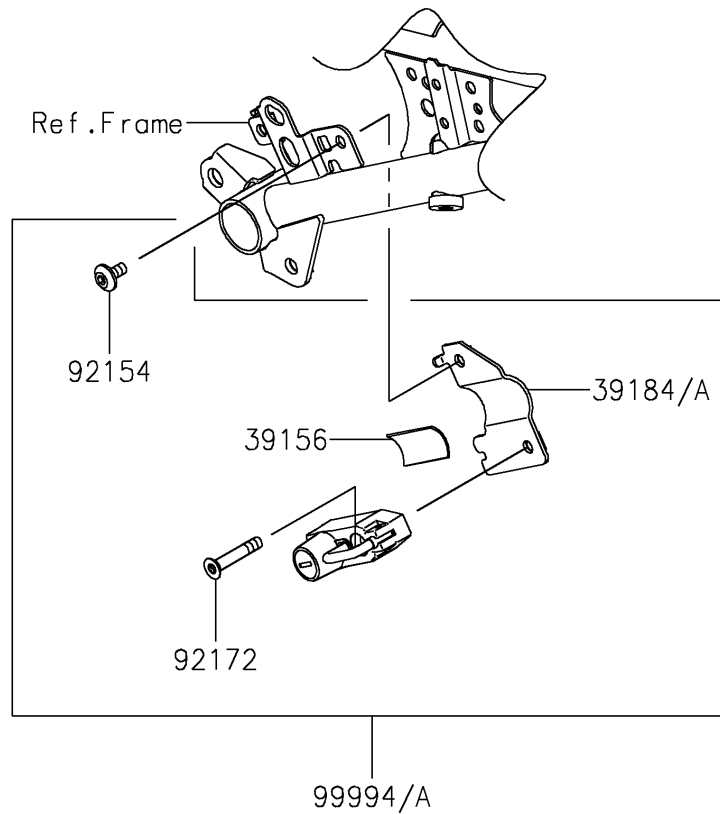

2021 Z400 ABS PARTS DIAGRAM

Accessory(Helmet Lock)

F2910F

2021 Z400 ABS PARTS LIST

Accessory(Helmet Lock)

ITEM NAME	PART NUMBER	QUANTITY
PAD,25X33X1 (Ref # 39156)	39156-2158	1
BRACKET-ASSY (Ref # 39184)	39184-0725	1
BOLT,SOCKET,6X12 (Ref # 92154)	92154-2355	1
SCREW,HEXLOBE,6X35 (Ref # 92172)	92172-0835	1
KIT-ACCESSORY,HELMET LOCK (Ref # 99994)	99994-1037	1