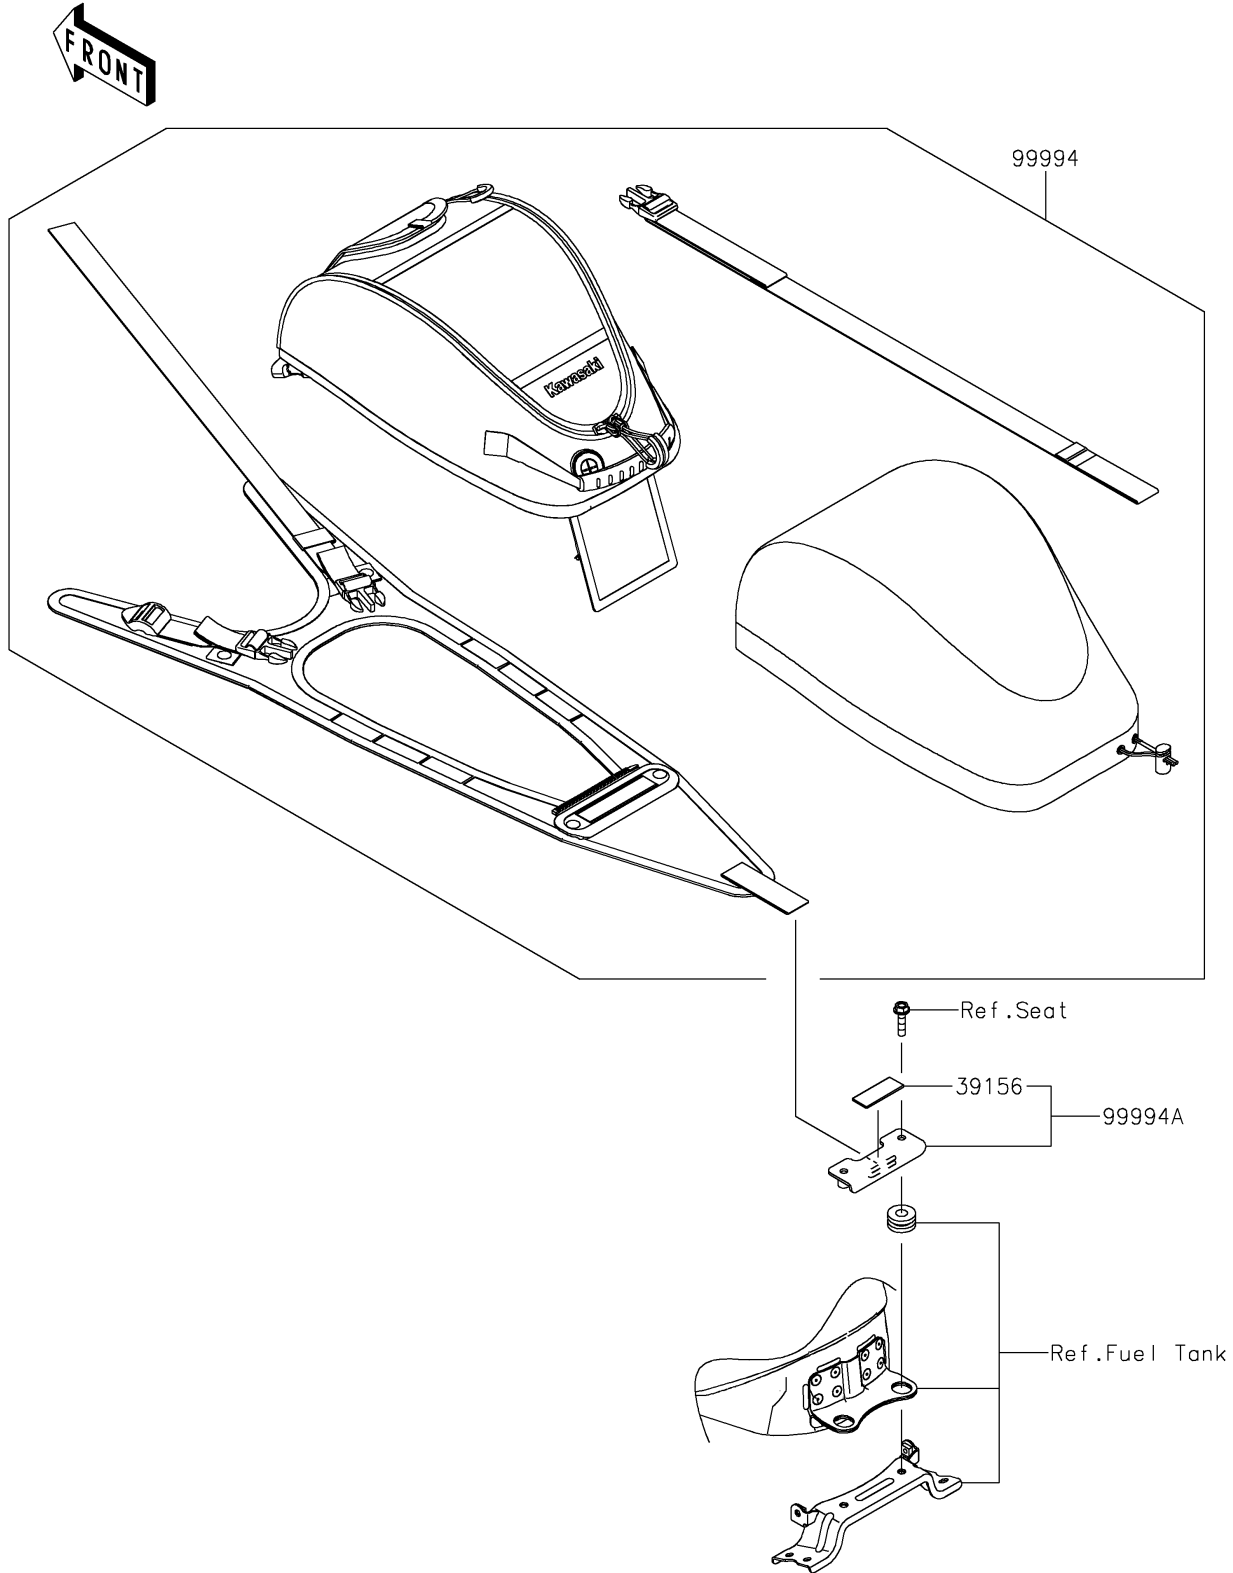

2021 Z400 ABS PARTS DIAGRAM

Accessory(Tank Bag)

F2910G

2021 Z400 ABS PARTS LIST

Accessory(Tank Bag)

ITEM NAME	PART NUMBER	QUANTITY
PAD,17X45X2 (Ref # 39156)	39156-2384	1
KIT-ACCESSORY,TANK BAG (Ref # 99994)	99994-0803	1
KIT-ACCESSORY,TANK BAG BRACKET (Ref # 99994A)	99994-1044	1