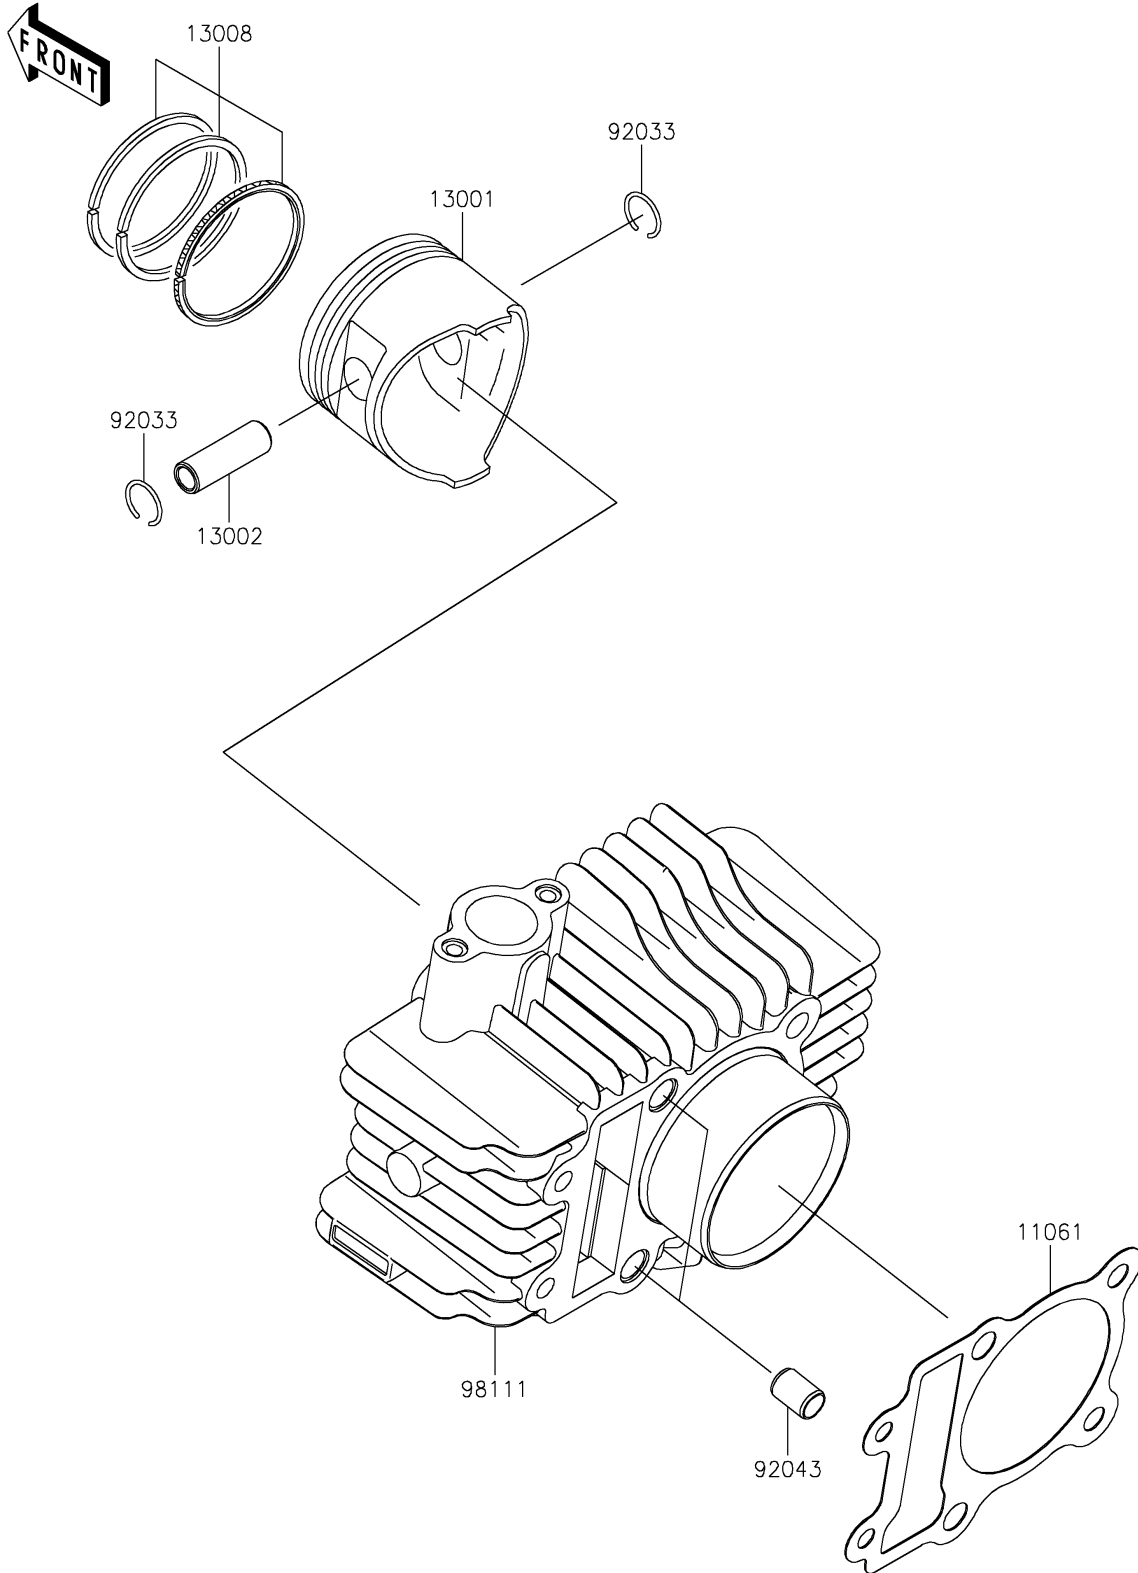

2022 Z125 PRO PARTS DIAGRAM

Cylinder/Piston(s)

E1120

2022 Z125 PRO PARTS LIST

Cylinder/Piston(s)

ITEM NAME	PART NUMBER	QUANTITY
GASKET,CYLINDER BASE (Ref # 11061)	11061-0124	1
PISTON-ENGINE,STD (Ref # 13001)	13001-0772	1
PIN-PISTON (Ref # 13002)	13002-0031	1
RING-SET-PISTON,STD (Ref # 13008)	13008-0006	1
RING-SNAP (Ref # 92033)	92033-1072	2
PIN,8.2X10X14 (Ref # 92043)	92043-1264	2
CYLINDER-COMP-ENGINE (Ref # 98111)	98111-0043	1