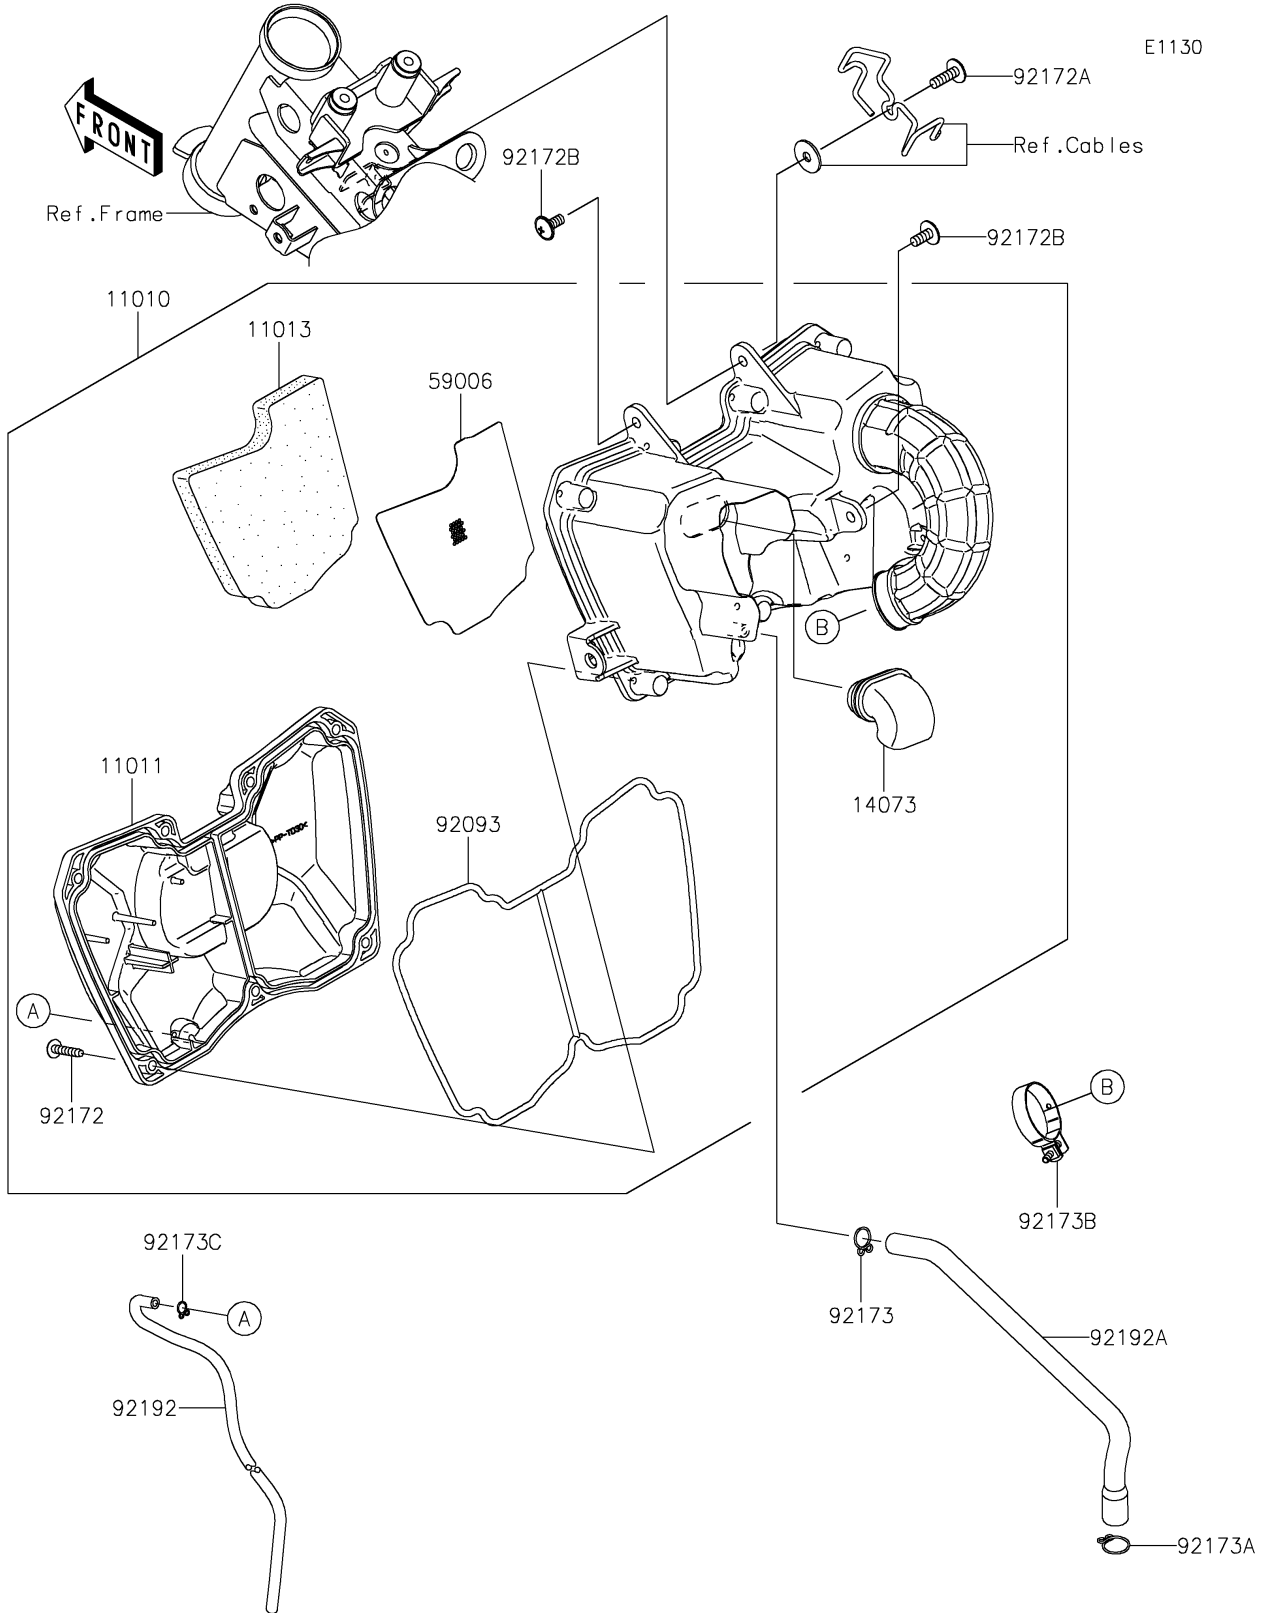

# 2022 Z125 PRO PARTS DIAGRAM

## 2022 Z125 PRO PARTS LIST

### Air Cleaner

ITEM NAME	PART NUMBER	QUANTITY
FILTER-ASSY-AIR (Ref # 11010)	11010-0840	1
CASE-AIR FILTER,FR (Ref # 11011)	11011-0835	1
ELEMENT-AIR FILTER (Ref # 11013)	11013-0756	1
DUCT,INLET-SIDE (Ref # 14073)	14073-0819	1
ARRESTER-FLAME (Ref # 59006)	59006-0017	1
SEAL (Ref # 92093)	92093-0681	1
SCREW,5X25 (Ref # 92172)	92172-0891	7
SCREW,6X20 (Ref # 92172A)	92172-0907	1
SCREW,6X14 (Ref # 92172B)	92172-0960	2
CLAMP,11.6MM (Ref # 92173)	92173-0198	1
CLAMP,15MM (Ref # 92173A)	92173-0814	1
CLAMP,37MM (Ref # 92173B)	92173-1473	1
CLAMP,6.5MM (Ref # 92173C)	92173-1504	1
TUBE,DRAIN (Ref # 92192)	92192-1517	1
TUBE,BREATHER (Ref # 92192A)	92192-1603	1