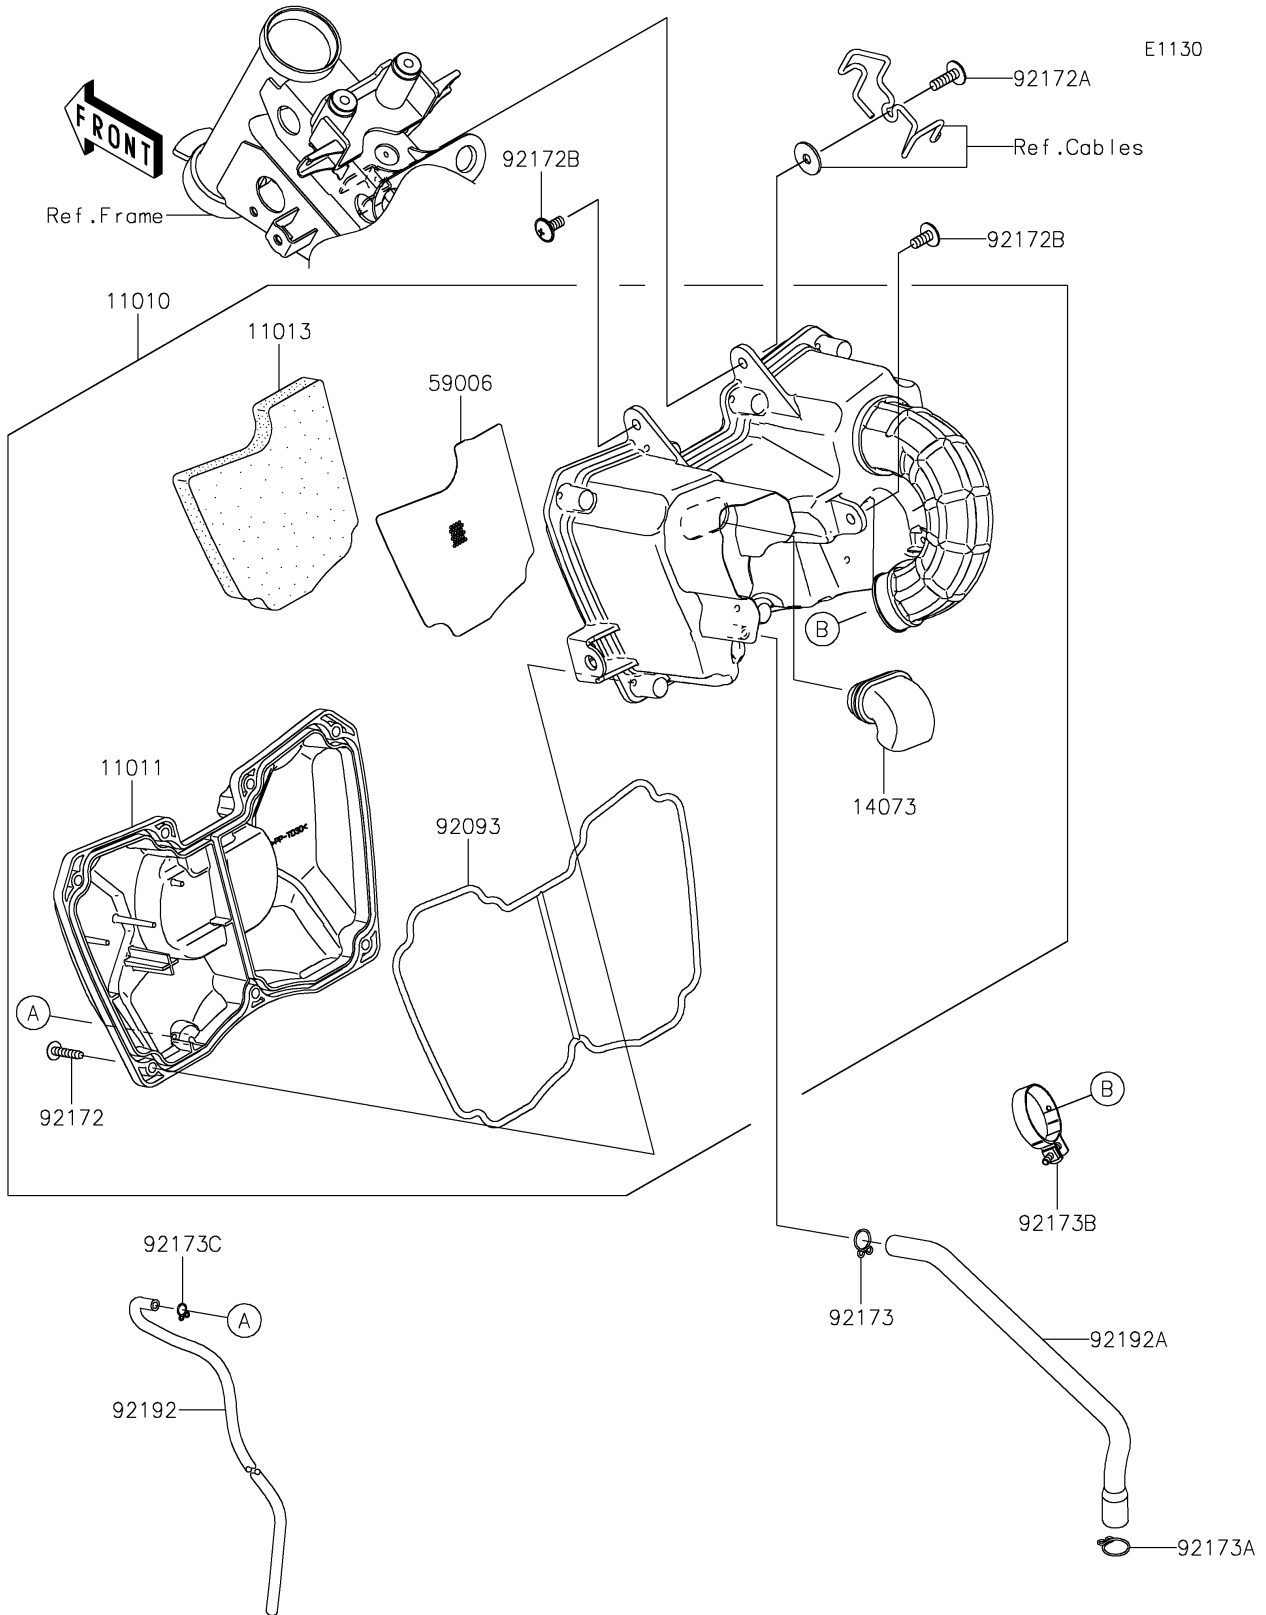

2022 Z125 PRO PARTS DIAGRAM

Air Cleaner

2022 Z125 PRO PARTS LIST

Air Cleaner

ITEM NAME	PART NUMBER	QUANTITY
FILTER-ASSY-AIR (Ref # 11010)	11010-0840	1
CASE-AIR FILTER,FR (Ref # 11011)	11011-0835	1
ELEMENT-AIR FILTER (Ref # 11013)	11013-0756	1
DUCT,INLET-SIDE (Ref # 14073)	14073-0819	1
ARRESTER-FLAME (Ref # 59006)	59006-0017	1
SEAL (Ref # 92093)	92093-0681	1
SCREW,5X25 (Ref # 92172)	92172-0891	7
SCREW,6X20 (Ref # 92172A)	92172-0907	1
SCREW,6X14 (Ref # 92172B)	92172-0960	2
CLAMP,11.6MM (Ref # 92173)	92173-0198	1
CLAMP,15MM (Ref # 92173A)	92173-0814	1
CLAMP,37MM (Ref # 92173B)	92173-1473	1
CLAMP,6.5MM (Ref # 92173C)	92173-1504	1
TUBE,DRAIN (Ref # 92192)	92192-1517	1
TUBE,BREATHER (Ref # 92192A)	92192-1603	1