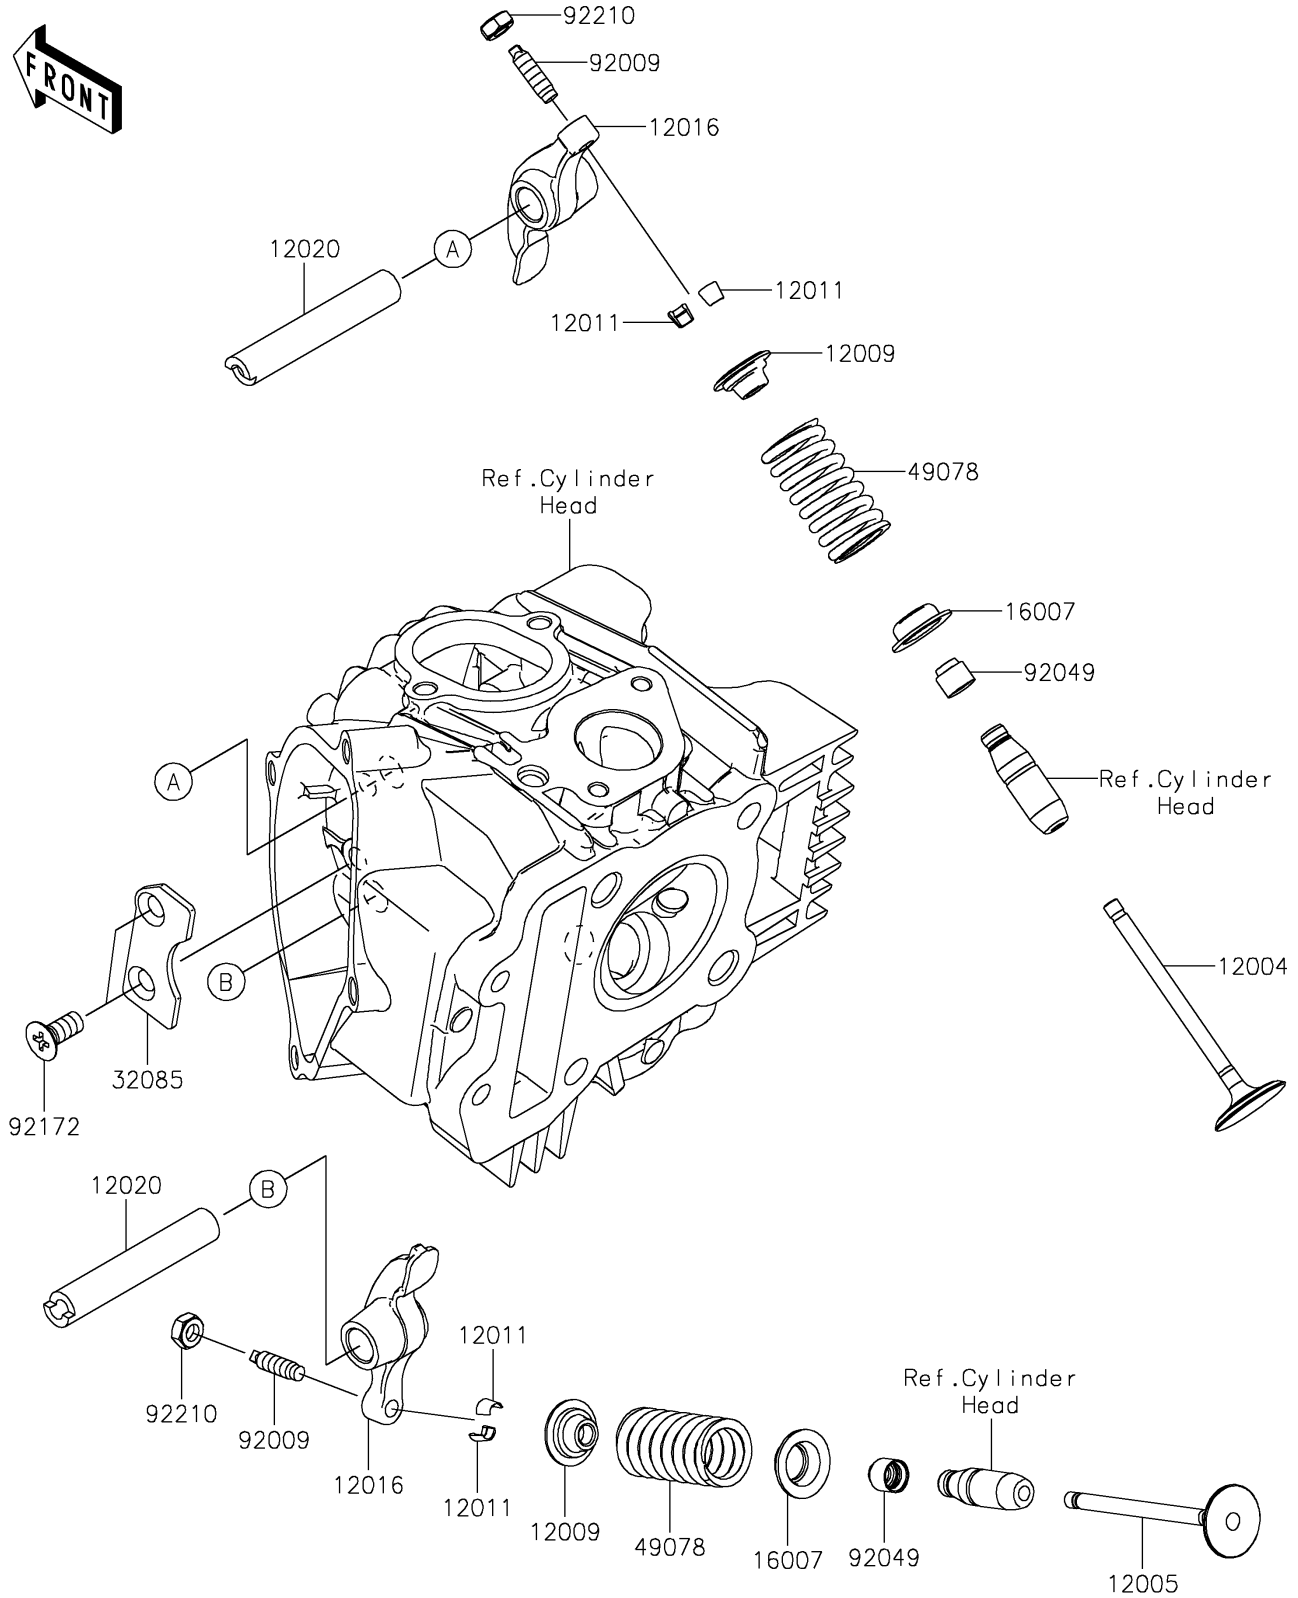

2022 Z125 PRO PARTS DIAGRAM

Valve(s)

E1210

2022 Z125 PRO PARTS LIST

Valve(s)

ITEM NAME	PART NUMBER	QUANTITY
VALVE-INTAKE (Ref # 12004)	12004-0710	1
VALVE-EXHAUST (Ref # 12005)	12005-0713	1
RETAINER-VALVE SPRING (Ref # 12009)	12009-1073	2
COLLET (Ref # 12011)	12011-1053	4
ARM-ROCKER (Ref # 12016)	12016-0001	2
SHAFT-ROCKER (Ref # 12020)	12020-0010	2
SEAT-SPRING,VALVE (Ref # 16007)	16007-1187	2
STOPPER (Ref # 32085)	32085-0893	1
SPRING-ENGINE VALVE (Ref # 49078)	49078-1151	2
SCREW,VALVE ADJUST (Ref # 92009)	92009-1109	2
SEAL-OIL,USB 4.3 7.5 5.3 8.3 (Ref # 92049)	92049-1349	2
SCREW,6X15 (Ref # 92172)	92172-0143	2
NUT,VALVE ADJUST LOCK (Ref # 92210)	92210-1491	2