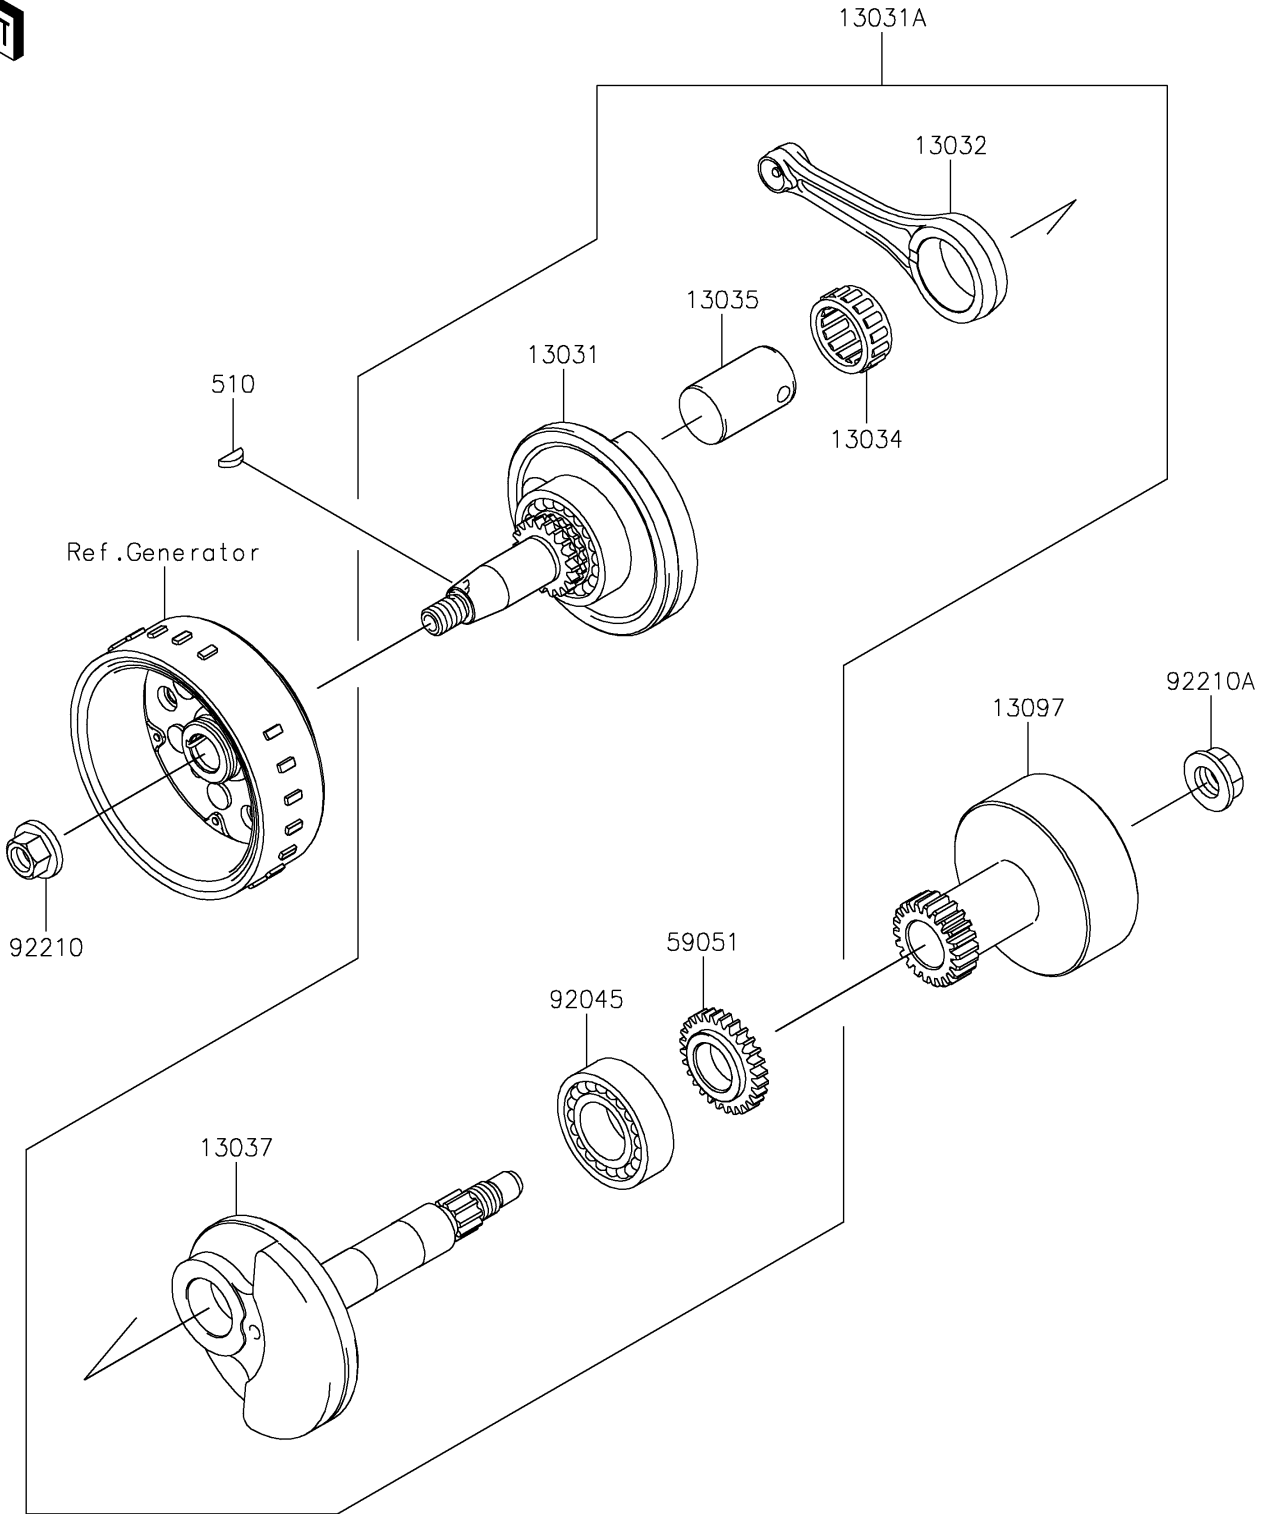

# 2022 Z125 PRO PARTS DIAGRAM

Crankshaft

E1321

## 2022 Z125 PRO PARTS LIST

### Crankshaft

ITEM NAME	PART NUMBER	QUANTITY
CRANKSHAFT-COMP,LH (Ref # 13031)	13031-0826	1
CRANKSHAFT-COMP (Ref # 13031A)	13031-0891	1
ROD-CONNECTING (Ref # 13032)	13032-0749	1
BEARING-BIG END,KT 263314EGC06 (Ref # 13034)	13034-0010	1
PIN-CRANK (Ref # 13035)	13035-0031	1
CRANKSHAFT,RH (Ref # 13037)	13037-0790	1
GEAR-PRIMARY SPUR,22T (Ref # 13097)	13097-0581	1
GEAR-SPUR (Ref # 59051)	59051-1402	1
BEARING-BALL,TMB205CJR2C2 (Ref # 92045)	92045-1293	1
NUT,12MM (Ref # 92210)	92210-0176	1
NUT,14MM (Ref # 92210A)	92210-1374	1
KEY-WOODRUFF (Ref # 510)	510A3200	1