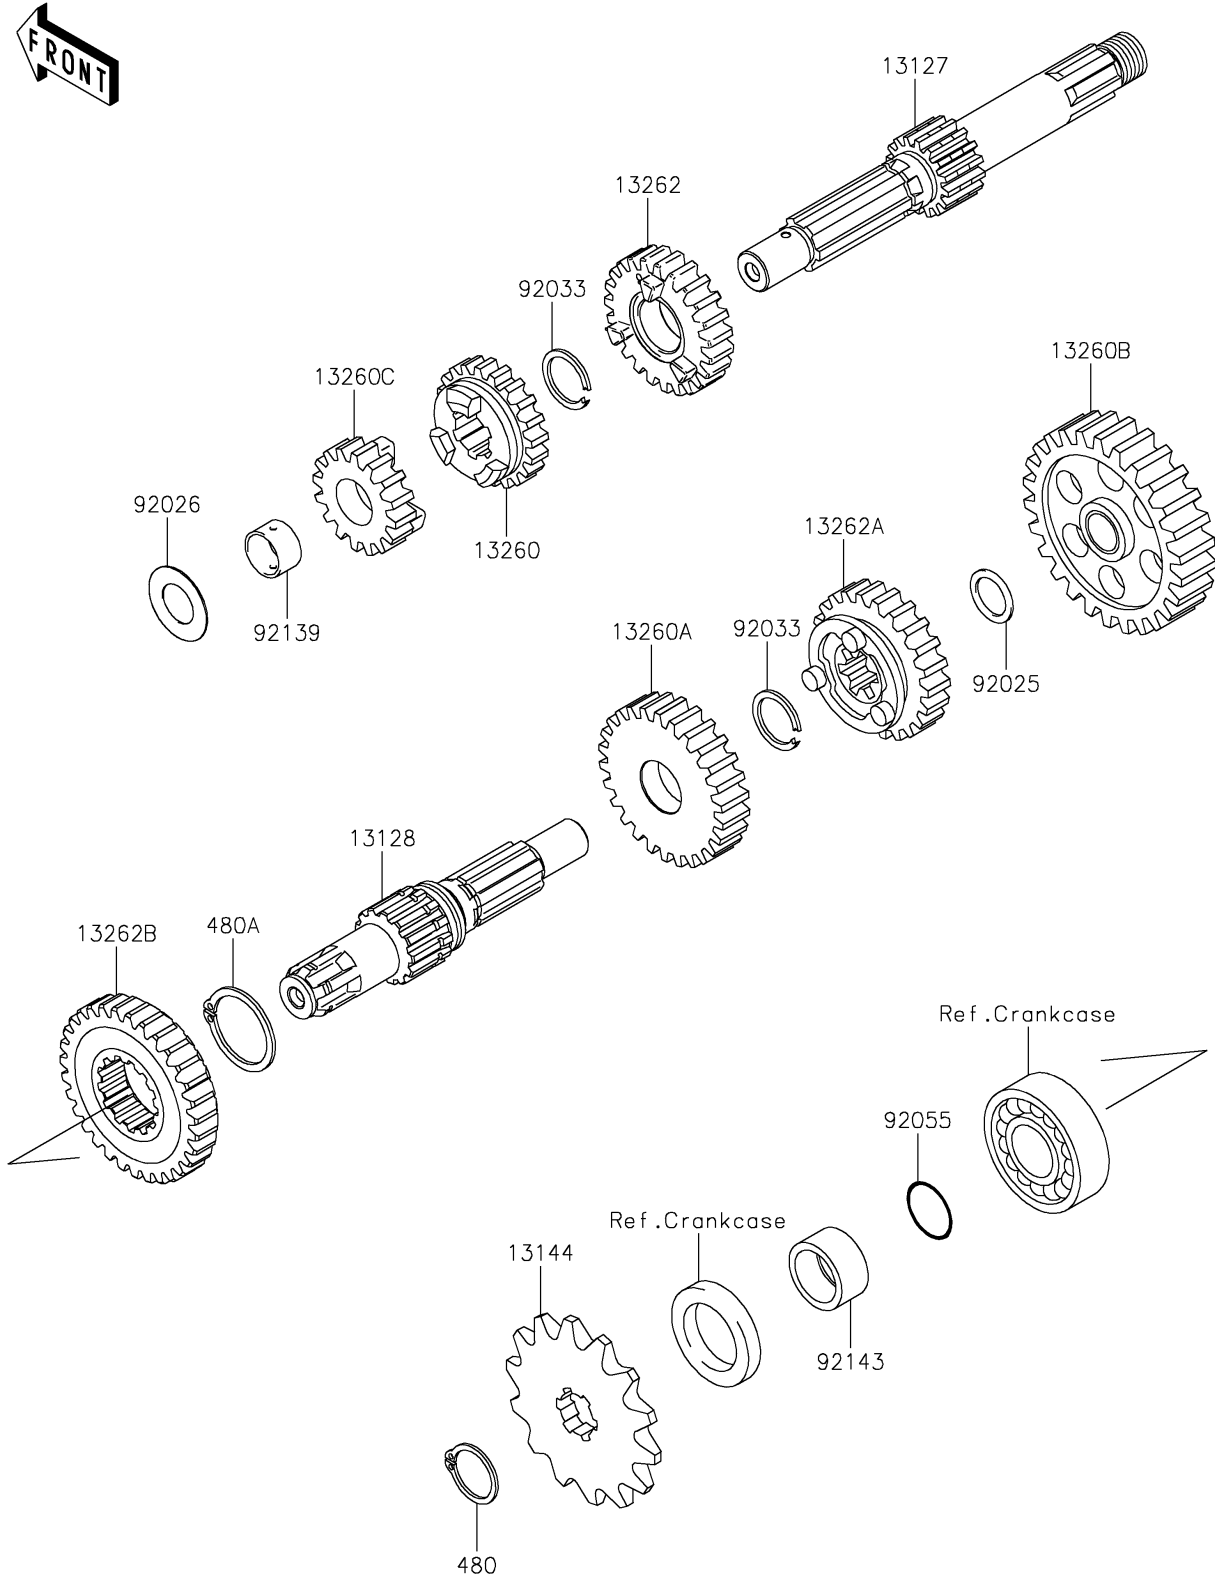

# 2022 Z125 PRO PARTS DIAGRAM

Transmission

E1361

## 2022 Z125 PRO PARTS LIST

### Transmission

ITEM NAME	PART NUMBER	QUANTITY
SHAFT-TRANSMISSION INPUT,12T (Ref # 13127)	13127-0661	1
SHAFT-TRANSMISSION OUTPUT (Ref # 13128)	13128-0672	1
SPROCKET-OUTPUT (Ref # 13144)	13144-0072	1
GEAR,INPUT 3RD,20T (Ref # 13260)	13260-1839	1
GEAR,OUTPUT 3RD,27T (Ref # 13260A)	13260-1842	1
GEAR,OUTPUT LOW,36T (Ref # 13260B)	13260-1862	1
GEAR,INPUT 2ND,16T (Ref # 13260C)	13260-1986	1
GEAR,INPUT 4TH,23T (Ref # 13262)	13262-0666	1
GEAR,OUTPUT 4TH,25T (Ref # 13262A)	13262-0667	1
GEAR,OUTPUT 2ND,31T (Ref # 13262B)	13262-0913	1
SHIM (Ref # 92025)	92025-1280	1
SPACER (Ref # 92026)	92026-1091	1
RING-SNAP,17MM (Ref # 92033)	92033-1060	2
RING-O,16.8MM (Ref # 92055)	92055-1235	1
BUSHING (Ref # 92139)	92139-1102	1
COLLAR,SPROCKET (Ref # 92143)	92143-1680	1
CIRCLIP-TYPE-C,17MM (Ref # 480)	480J1700	1
CIRCLIP-TYPE-C,24MM (Ref # 480A)	480J2400	1