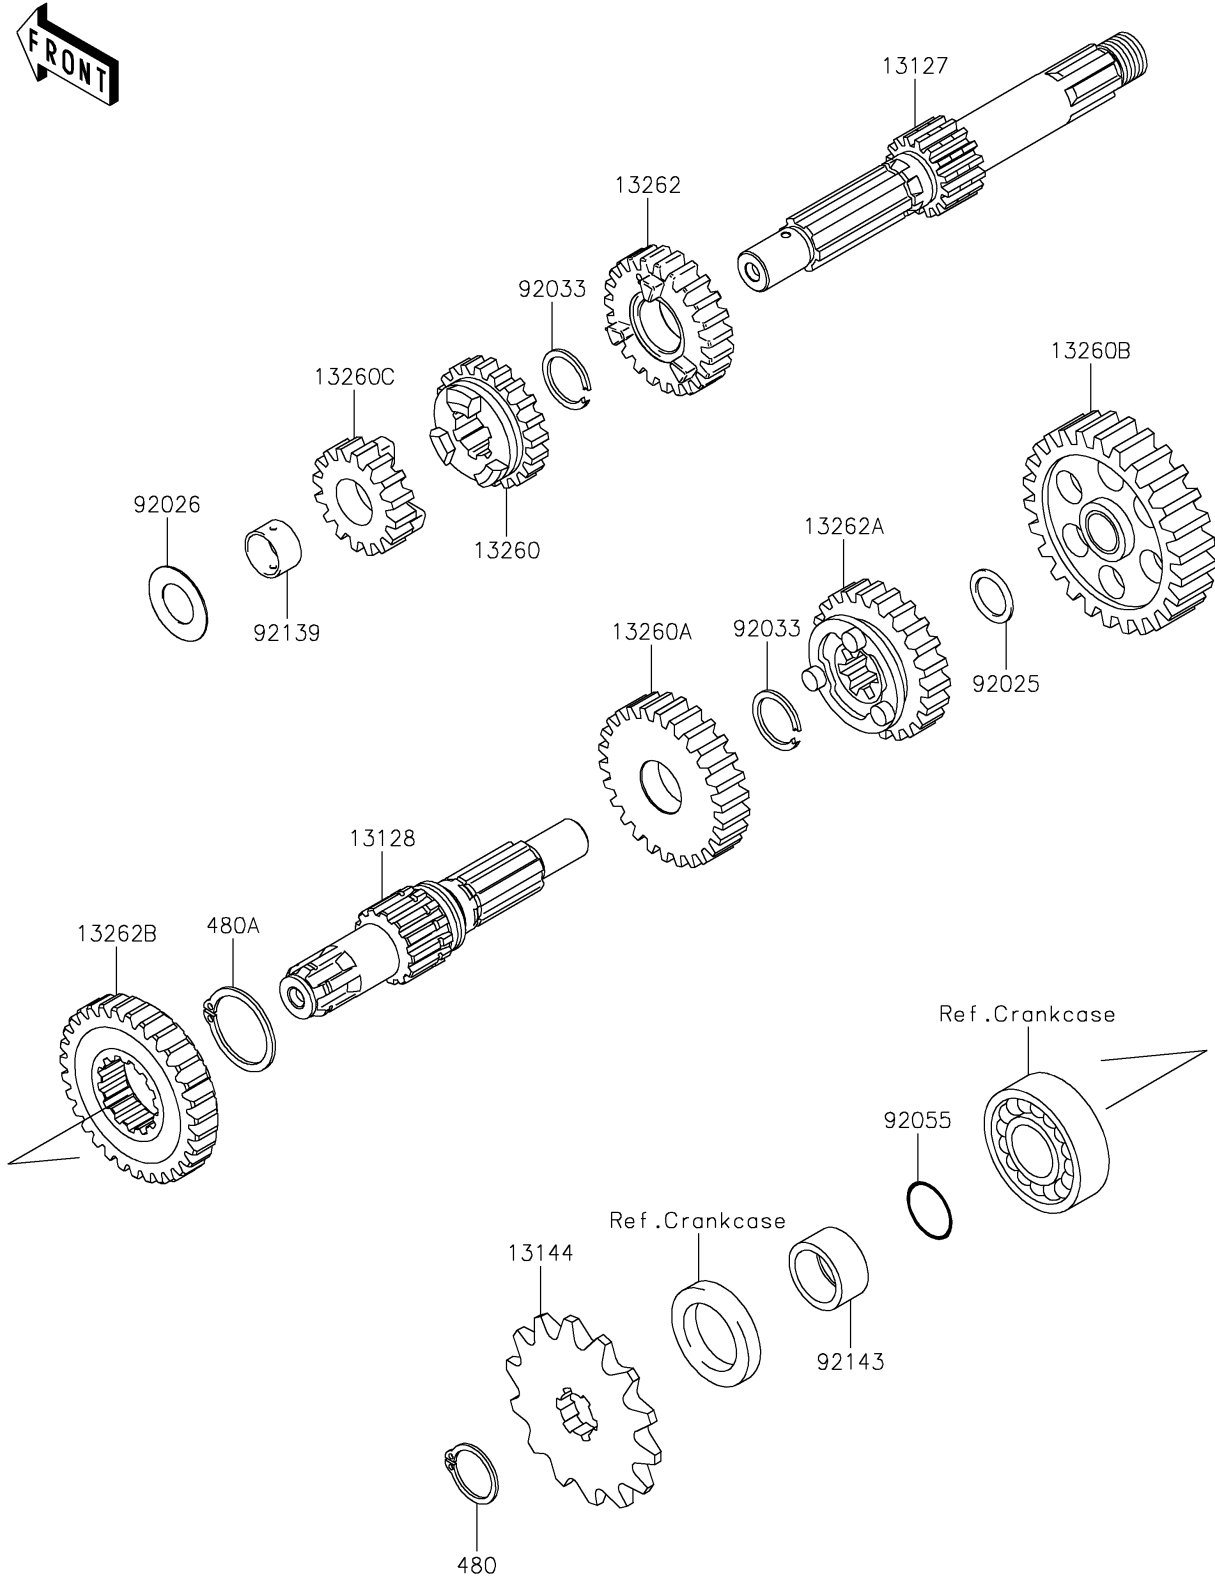

# 2023 Z125 PRO PARTS DIAGRAM

Transmission

E1361

## 2023 Z125 PRO PARTS LIST

### Transmission

ITEM NAME	PART NUMBER	QUANTITY
SHAFT-TRANSMISSION INPUT,12T (Ref # 13127)	13127-0661	1
SHAFT-TRANSMISSION OUTPUT (Ref # 13128)	13128-0672	1
SPROCKET-OUTPUT (Ref # 13144)	13144-0072	1
GEAR,INPUT 3RD,20T (Ref # 13260)	13260-1839	1
GEAR,OUTPUT 3RD,27T (Ref # 13260A)	13260-1842	1
GEAR,OUTPUT LOW,36T (Ref # 13260B)	13260-1862	1
GEAR,INPUT 2ND,16T (Ref # 13260C)	13260-1986	1
GEAR,INPUT 4TH,23T (Ref # 13262)	13262-0666	1
GEAR,OUTPUT 4TH,25T (Ref # 13262A)	13262-0667	1
GEAR,OUTPUT 2ND,31T (Ref # 13262B)	13262-0913	1
SHIM (Ref # 92025)	92025-1280	1
SPACER (Ref # 92026)	92026-1091	1
RING-SNAP,17MM (Ref # 92033)	92033-1060	2
RING-O,16.8MM (Ref # 92055)	92055-1235	1
BUSHING (Ref # 92139)	92139-1102	1
COLLAR,SPROCKET (Ref # 92143)	92143-1680	1
CIRCLIP-TYPE-C,17MM (Ref # 480)	480J1700	1
CIRCLIP-TYPE-C,24MM (Ref # 480A)	480J2400	1