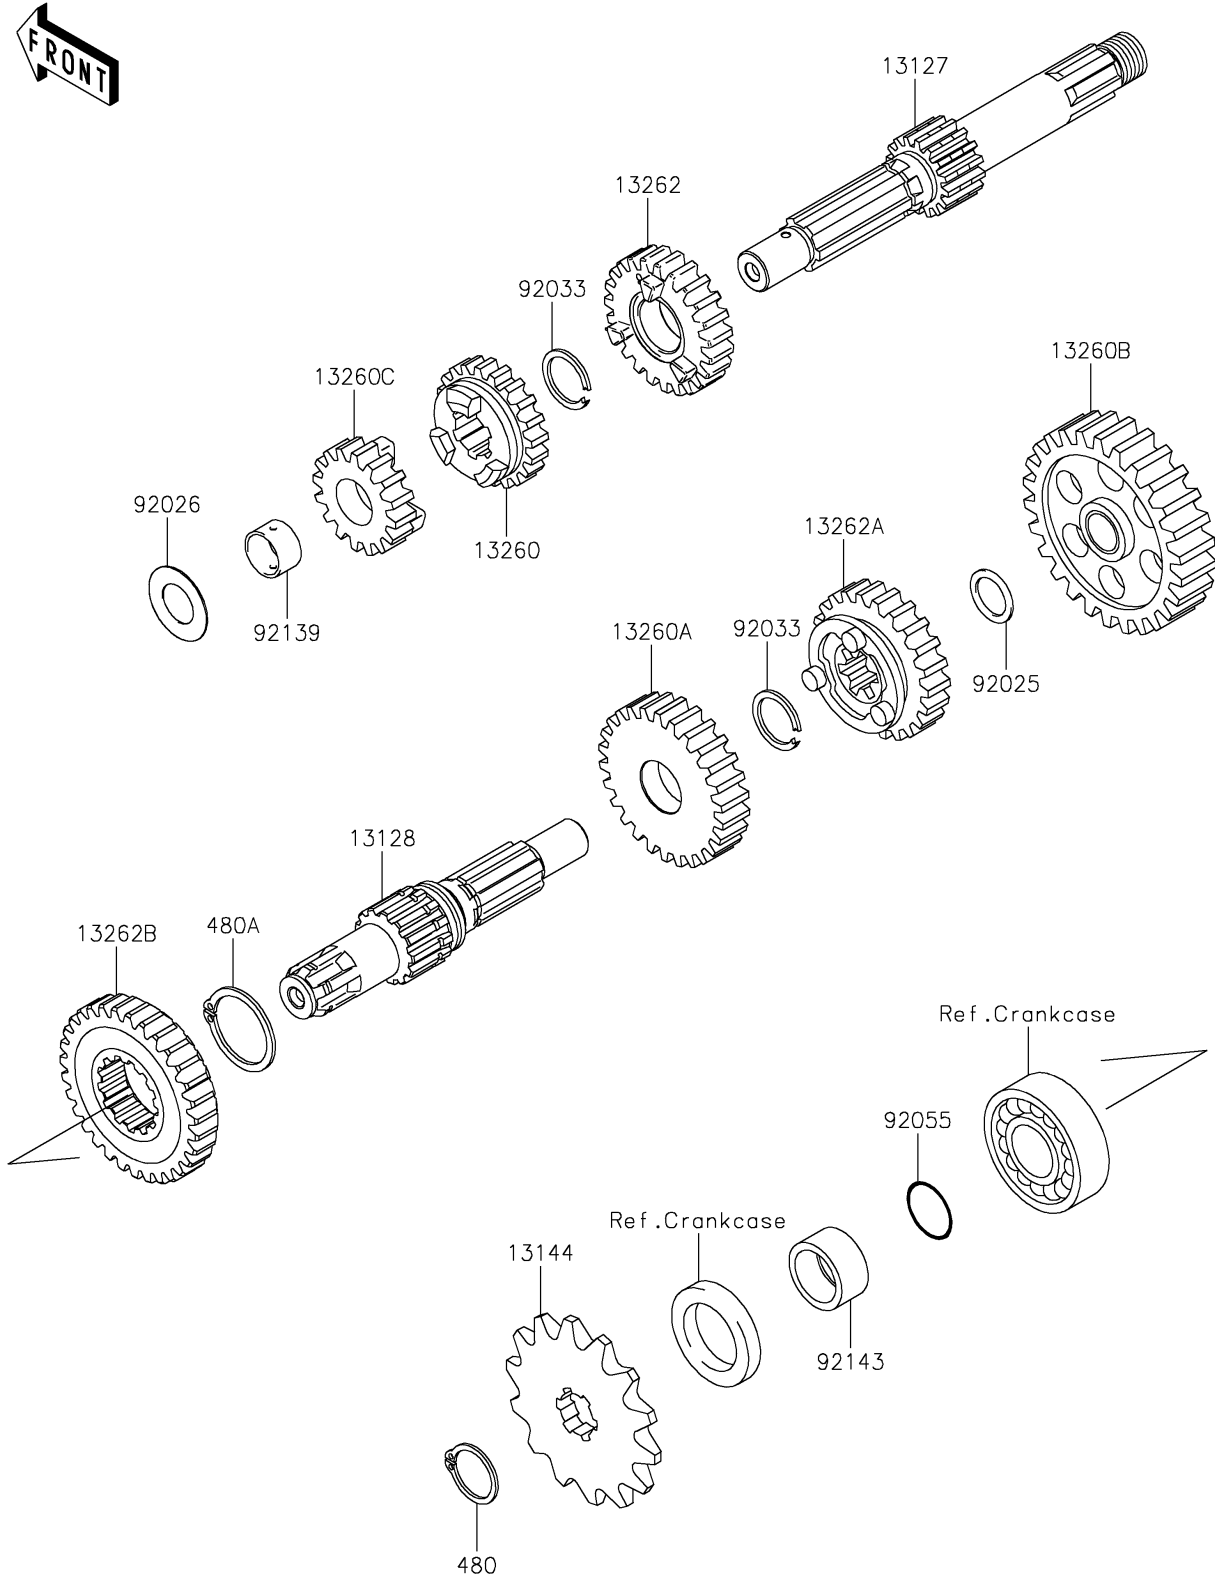

2023 Z125 PRO PARTS DIAGRAM

Transmission

E1361

2023 Z125 PRO PARTS LIST

Transmission

ITEM NAME	PART NUMBER	QUANTITY
SHAFT-TRANSMISSION INPUT,12T (Ref # 13127)	13127-0661	1
SHAFT-TRANSMISSION OUTPUT (Ref # 13128)	13128-0672	1
SPROCKET-OUTPUT (Ref # 13144)	13144-0072	1
GEAR,INPUT 3RD,20T (Ref # 13260)	13260-1839	1
GEAR,OUTPUT 3RD,27T (Ref # 13260A)	13260-1842	1
GEAR,OUTPUT LOW,36T (Ref # 13260B)	13260-1862	1
GEAR,INPUT 2ND,16T (Ref # 13260C)	13260-1986	1
GEAR,INPUT 4TH,23T (Ref # 13262)	13262-0666	1
GEAR,OUTPUT 4TH,25T (Ref # 13262A)	13262-0667	1
GEAR,OUTPUT 2ND,31T (Ref # 13262B)	13262-0913	1
SHIM (Ref # 92025)	92025-1280	1
SPACER (Ref # 92026)	92026-1091	1
RING-SNAP,17MM (Ref # 92033)	92033-1060	2
RING-O,16.8MM (Ref # 92055)	92055-1235	1
BUSHING (Ref # 92139)	92139-1102	1
COLLAR,SPROCKET (Ref # 92143)	92143-1680	1
CIRCLIP-TYPE-C,17MM (Ref # 480)	480J1700	1
CIRCLIP-TYPE-C,24MM (Ref # 480A)	480J2400	1