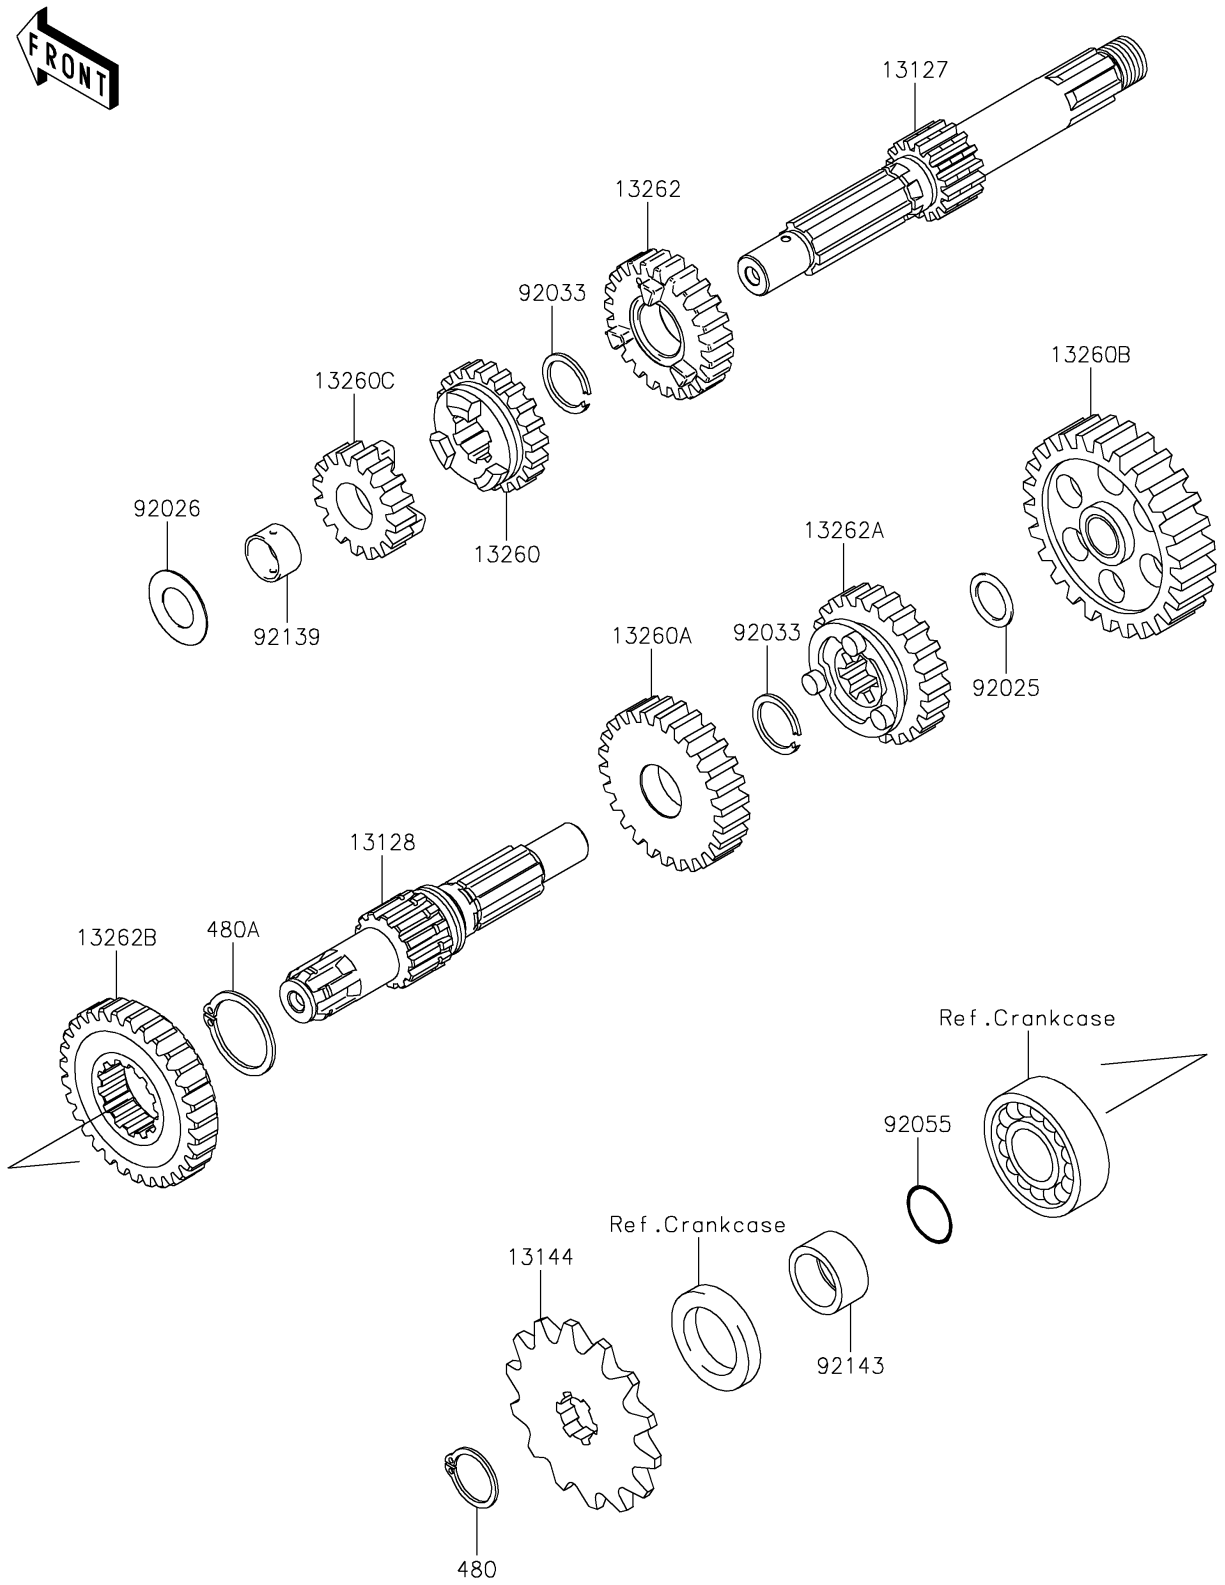

# 2022 Z125 PRO PARTS DIAGRAM

Transmission

E1361

## 2022 Z125 PRO PARTS LIST

### Transmission

| ITEM NAME                                  | PART NUMBER | QUANTITY |
|--|-------------|----------|
| SHAFT-TRANSMISSION INPUT,12T (Ref # 13127) | 13127-0661  | 1        |
| SHAFT-TRANSMISSION OUTPUT (Ref # 13128)    | 13128-0672  | 1        |
| SPROCKET-OUTPUT (Ref # 13144)              | 13144-0072  | 1        |
| GEAR,INPUT 3RD,20T (Ref # 13260)           | 13260-1839  | 1        |
| GEAR,OUTPUT 3RD,27T (Ref # 13260A)         | 13260-1842  | 1        |
| GEAR,OUTPUT LOW,36T (Ref # 13260B)         | 13260-1862  | 1        |
| GEAR,INPUT 2ND,16T (Ref # 13260C)          | 13260-1986  | 1        |
| GEAR,INPUT 4TH,23T (Ref # 13262)           | 13262-0666  | 1        |
| GEAR,OUTPUT 4TH,25T (Ref # 13262A)         | 13262-0667  | 1        |
| GEAR,OUTPUT 2ND,31T (Ref # 13262B)         | 13262-0913  | 1        |
| SHIM (Ref # 92025)                         | 92025-1280  | 1        |
| SPACER (Ref # 92026)                       | 92026-1091  | 1        |
| RING-SNAP,17MM (Ref # 92033)               | 92033-1060  | 2        |
| RING-O,16.8MM (Ref # 92055)                | 92055-1235  | 1        |
| BUSHING (Ref # 92139)                      | 92139-1102  | 1        |
| COLLAR,SPROCKET (Ref # 92143)              | 92143-1680  | 1        |
| CIRCLIP-TYPE-C,17MM (Ref # 480)            | 480J1700    | 1        |
| CIRCLIP-TYPE-C,24MM (Ref # 480A)           | 480J2400    | 1        |