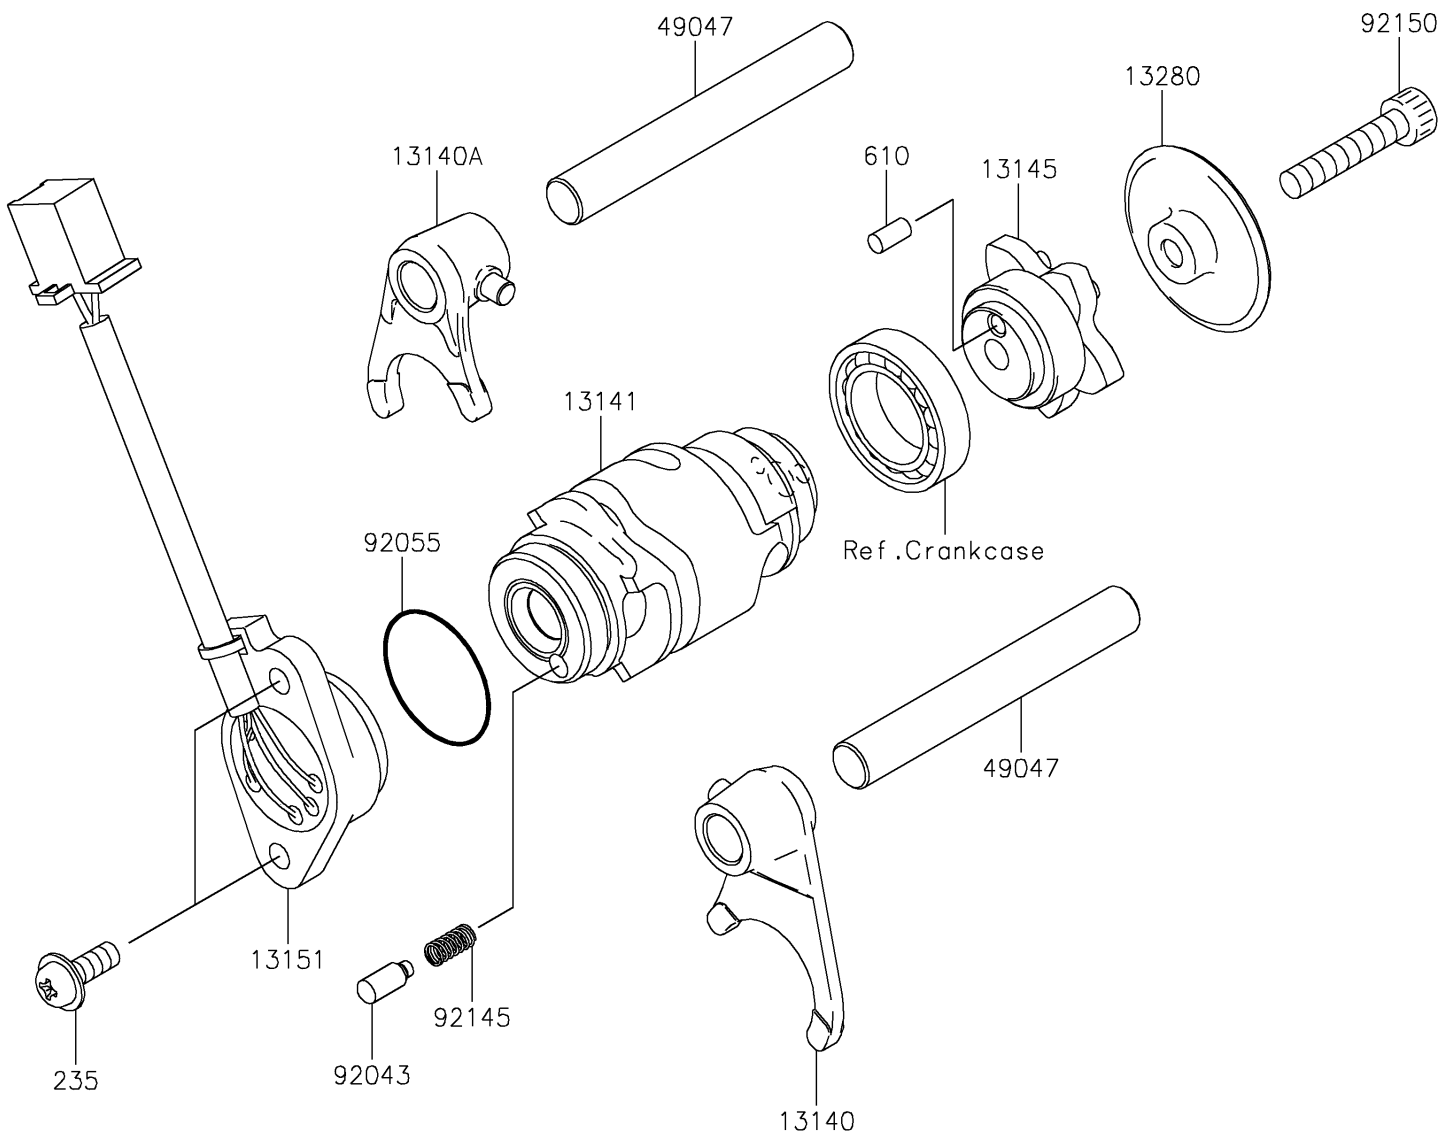

2022 Z125 PRO PARTS DIAGRAM

Gear Change Drum/Shift Fork(s)

E1362

2022 Z125 PRO PARTS LIST

Gear Change Drum/Shift Fork(s)

ITEM NAME	PART NUMBER	QUANTITY
FORK-SHIFT,LOW&3RD (Ref # 13140)	13140-0058	1
FORK-SHIFT,2ND&4TH (Ref # 13140A)	13140-0059	1
DRUM-CHANGE (Ref # 13141)	13141-0603	1
CAM-CHANGE DRUM (Ref # 13145)	13145-0049	1
SWITCH-COMP,GEAR POSITION (Ref # 13151)	13151-0584	1
HOLDER (Ref # 13280)	13280-1228	1
ROD-SHIFT (Ref # 49047)	49047-1058	2
PIN (Ref # 92043)	92043-0979	1
RING-O,27.7X2.4 (Ref # 92055)	92055-0827	1
SPRING (Ref # 92145)	92145-1414	1
BOLT,SOCKET,6X30 (Ref # 92150)	92150-1433	1
SCREW-PAN-WP-CROS,5X14 (Ref # 235)	235AA0514	2
ROLLER,4X8 (Ref # 610)	610A0408	1